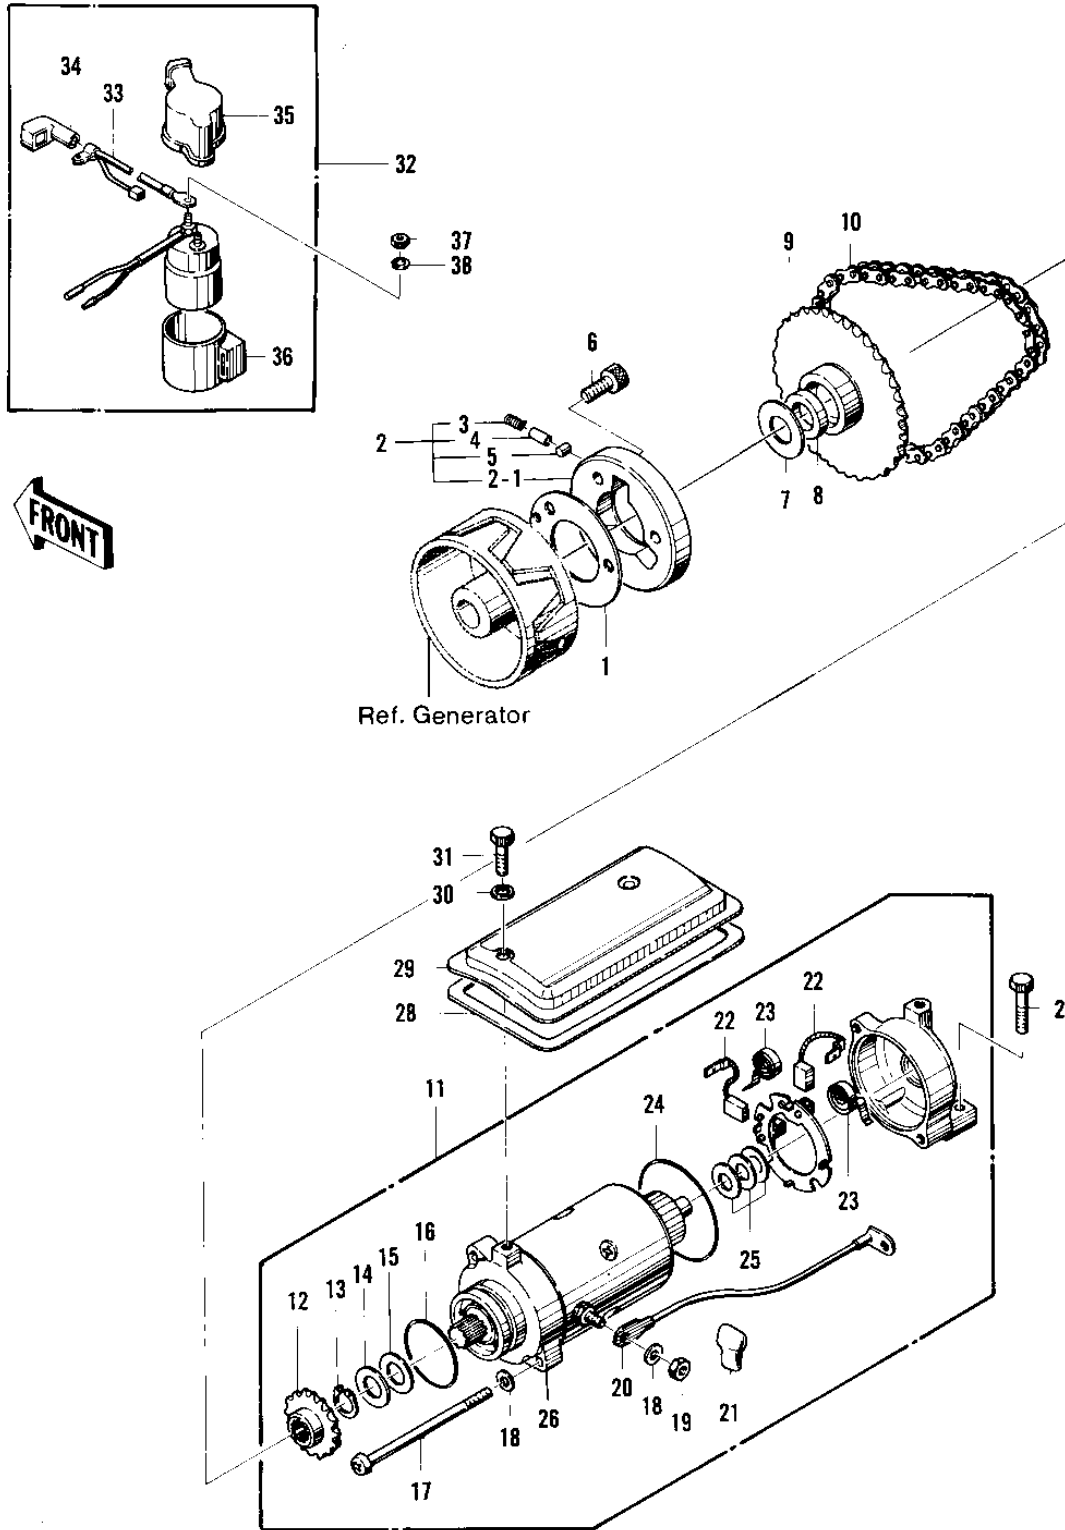

1975 KZ400-D PARTS DIAGRAM

STARTER MOTOR/STARTER CLUTCH (74 -75 K)

Ref

1975 KZ400-D PARTS LIST

STARTER MOTOR/STARTER CLUTCH ('74 -'75 K

ITEM NAME	PART NUMBER	QUANTITY
WASHER,FREE WHEEL (Ref # 1)	92026-082	1
CLUTCH ASSY,STARTER (Ref # 2)	13193-1001	1
.CLUTCH ASSY,STARTER (Ref # 2-1)	13193-1001	1
.UNAVAILABLE IN PRICE BOOK (Ref # 3)	92061-110	3
.PIN (Ref # 4)	92043-087	3
.ROLLER (Ref # 5)	92122-004	3
BOLT (Ref # 6)	120P0816	3
WASHER,THRUST (Ref # 7)	92026-100	1
OIL SEAL (Ref # 8)	92050-066	1
GEAR STARTER CLUTCH (Ref # 9)	21170-001	1
CHAIN,DYNAMO (Ref # 10)	92057-1009	1
CHAIN,DYNAMO (Ref # 10)	92057-1009	AL
MOTOR ASSY,STARTER (Ref # 11)	21163-1011	1
.MOTOR ASSY,STARTER (Ref # 11)	21163-1011	AL
.SPROCKET STARTNG MOT (Ref # 12)	21053-002	1
.CIRCLIP 14MM (Ref # 13)	480J1400	1
.WASHER,PLAIN,14MM (Ref # 14)	21025-008	1
.WASHER PLAIN 14MM (Ref # 15)	21025-009	1
."0" RING,42.8MM (Ref # 16)	21027-005	1
.SCREW PAN HEAD 6X110 (Ref # 17)	220B06110	2
.WASHER SPRING 6MM (Ref # 18)	461F0600	4
.NUT 6MM (Ref # 19)	312B0600	1
.WIRE STRTER MOT LEAD (Ref # 20)	26010-035	1
.CAP,STARTING MOTOR (Ref # 21)	21017-020	1
.BRUSH CARBON (Ref # 22)	21039-004	2
.SPRING CARBON BRUSH (Ref # 23)	21040-004	2
."0" RING,62MM (Ref # 24)	21027-006	1
.WASHER,PLAIN,9MM (Ref # 25)	21025-007	3
.REPAIR KIT,KZ400 STAT (Ref # 26)	99990-536	1

1975 KZ400-D PARTS LIST

STARTER MOTOR/STARTER CLUTCH ('74 -'75 K

ITEM NAME	PART NUMBER	QUANTITY
BOLT-UPSET (Ref # 27)	112G0625	2
GASKET START MOT COV (Ref # 28)	21166-002	1
COVER STARTER MOTOR (Ref # 29)	21165-002	1
WASHER,PLAIN,6MM (Ref # 30)	410D0600	2
BOLT-FLANGED-SMALL (Ref # 31)	132E0612	2
SWITCH ASSY MAGNETIC (Ref # 32)	21164-003	1
.WIRE MAG SWITCH LEAD (Ref # 33)	21095-005	1
.CAP,MAG SWTCH TERMNL (Ref # 34)	21017-021	1
.COVER MAGNETIC SWITCH (Ref # 35)	21141-004	1
.DAMPER MAG SWITCH SHK (Ref # 36)	21064-002	1
NUT 6MM (Ref # 37)	311B0600	2
WASHER SPRING 6MM (Ref # 38)	461F0600	2