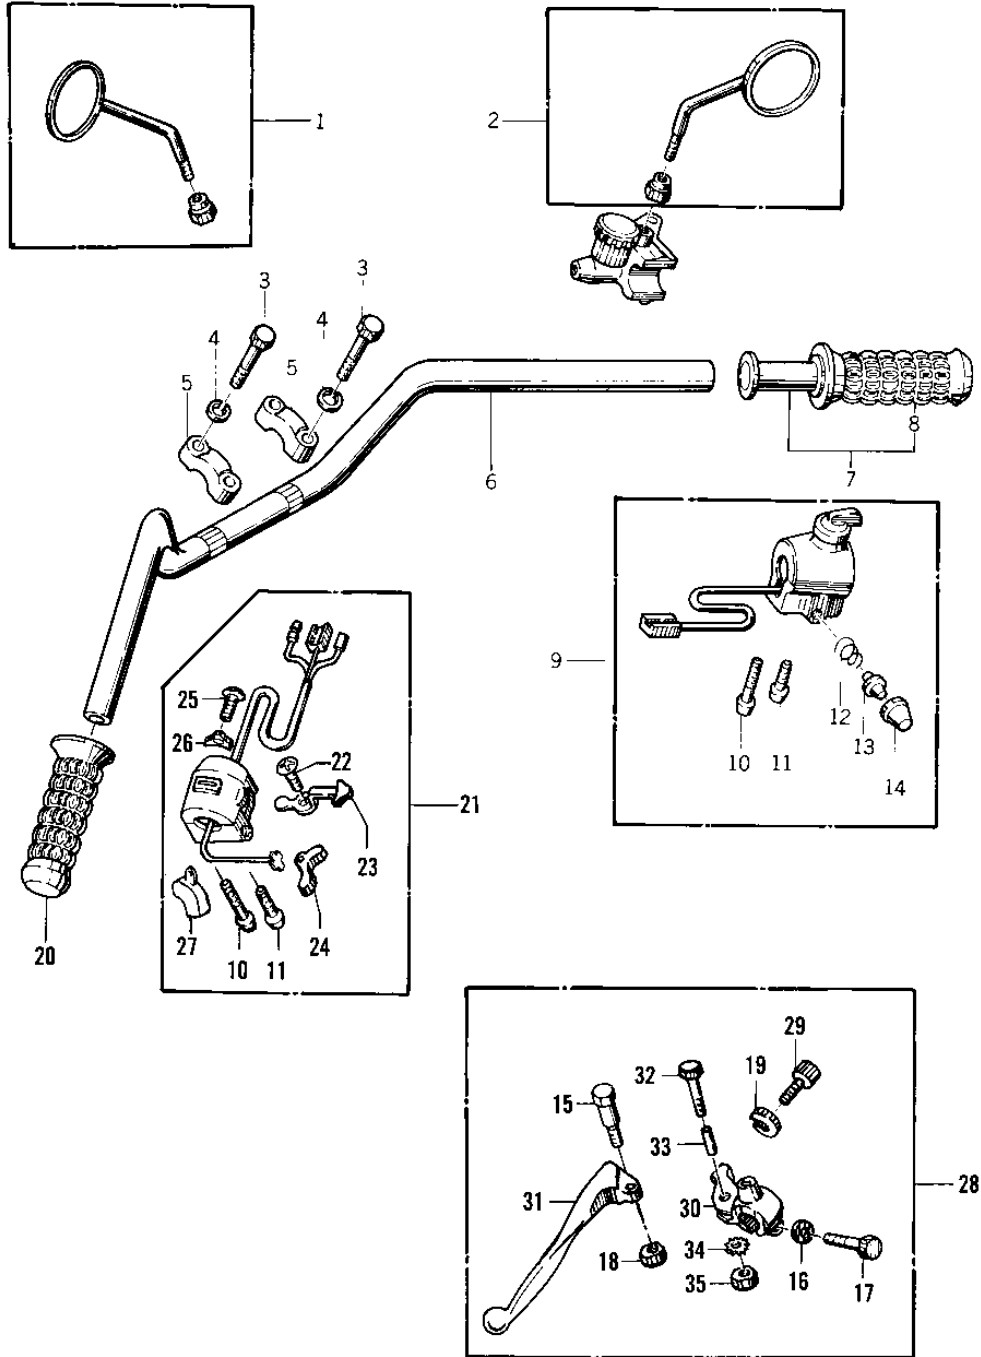

1974 KZ400 PARTS DIAGRAM

HANDLEBAR ('74 -'75 KZ400/KZ400D)

1974 KZ400 PARTS LIST

HANDLEBAR ('74 -'75 KZ400/KZ400D)

ITEM NAME	PART NUMBER	QUANTITY
REAR VIEW MIRROR,L.H (Ref # 1)	56003-009	1
REAR VIEW MIRROR,R.H (Ref # 2)	56002-020	1
BOLT 8X38 (Ref # 3)	92001-1405	4
WASHER SPRING 8MM (Ref # 4)	461F0800	4
HOLDER-HANDLEBAR (Ref # 5)	46012-008	2
HANDLEBAR (Ref # 6)	46003-034	1
UNAVAILABLE IN PRICE BOOK (Ref # 7)	46019-026	1
GRIP ASSY,THROTTLE (Ref # 7)	46019-025	1
RUBBER-R.H GRIP (Ref # 8)	46061-012	1
CASE ASSY R.H (Ref # 9)	46132-014	1
SCREW-PAN-CROS (Ref # 10)	220B0535	1
SCREW PAN HEAD 5X30 (Ref # 11)	220B0530	1
SWITCH ASSY,HORN BUTN (Ref # 12)	27010-1009	1
SWITCH ASSY,HORN BUTN (Ref # 13)	27010-1009	1
SWITCH ASSY,HORN BUTN (Ref # 14)	27010-1009	1
BOLT,HEX HEAD,5X22 (Ref # 15)	92007-046	1
WASHER PLAIN 6MM (Ref # 16)	410B0600	1
BOLT HEX HEAD 6X25 (Ref # 17)	110N0625	1
NUT-LOCK,5MM (Ref # 18)	92019-014	1
NUT-LOCK (Ref # 19)	46056-005	1
RUBBER-L.H GRIP (Ref # 20)	46075-017	1
HOUSING ASSY,CONT,L.H (Ref # 21)	46091-1079	1
SCREW CNTSNK HD 3X8 (Ref # 22)	221B0308A	1
KNOB,LIGHTING SW L.H (Ref # 23)	46043-005	1
BUTTON, HORN PUSH (Ref # 24)	46028-006	1
L.H GRIP SWITCH KIT (Ref # 25-27)	99990-530	1
.SCREW PAN HEAD 3X5 (Ref # 25)	220B0305A	1
.KNOB,LIGHTING SW L.H (Ref # 26)	46044-013	1
.SWITCH,L.H (Ref # 27)	46089-014	1

1974 KZ400 PARTS LIST

HANDLEBAR ('74 -'75 KZ400/KZ400D)

ITEM NAME	PART NUMBER	QUANTITY
LEVER ASSY,CLUTCH (Ref # 28)	46076-044	1
SCREW ADJUST (Ref # 29)	46055-006	1
HOLDER-CLUTCH LEV,BLK (Ref # 30)	46094-011-21	1
LEVER-CLUTCH (Ref # 31)	46092-015	1
BOLT HEX HEAD 5X20 (Ref # 32)	92007-020	1
COLLAR LEVER (Ref # 33)	46059-011	1
WASHER LOCK 5MM (Ref # 34)	464H0500	1
NUT 5MM (Ref # 35)	312B0500	1