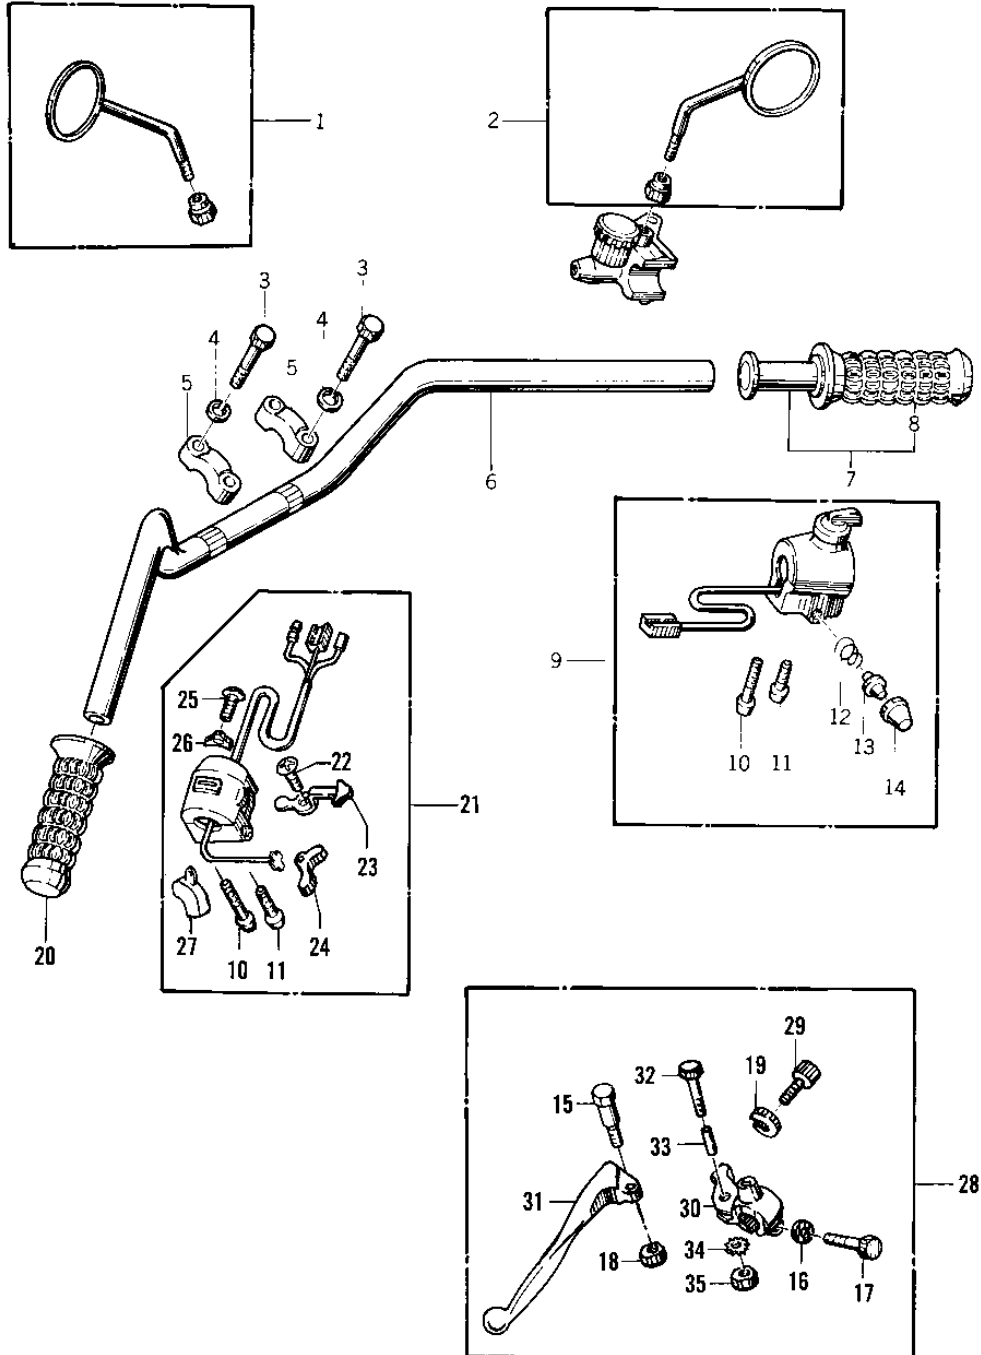

# 1975 KZ400-D PARTS DIAGRAM

HANDLEBAR ('74 -'75 KZ400/KZ400D)

# 1975 KZ400-D PARTS LIST

## HANDLEBAR ('74 -'75 KZ400/KZ400D)

ITEM NAME	PART NUMBER	QUANTITY
REAR VIEW MIRROR,L.H (Ref # 1)	56003-009	1
REAR VIEW MIRROR,R.H (Ref # 2)	56002-020	1
BOLT 8X38 (Ref # 3)	92001-1405	4
WASHER SPRING 8MM (Ref # 4)	461F0800	4
HOLDER-HANDLEBAR (Ref # 5)	46012-008	2
HANDLEBAR (Ref # 6)	46003-034	1
UNAVAILABLE IN PRICE BOOK (Ref # 7)	46019-026	1
GRIP ASSY,THROTTLE (Ref # 7)	46019-025	1
RUBBER-R.H GRIP (Ref # 8)	46061-012	1
CASE ASSY R.H (Ref # 9)	46132-014	1
SCREW-PAN-CROS (Ref # 10)	220B0535	1
SCREW PAN HEAD 5X30 (Ref # 11)	220B0530	1
SWITCH ASSY,HORN BUTN (Ref # 12)	27010-1009	1
SWITCH ASSY,HORN BUTN (Ref # 13)	27010-1009	1
SWITCH ASSY,HORN BUTN (Ref # 14)	27010-1009	1
BOLT,HEX HEAD,5X22 (Ref # 15)	92007-046	1
WASHER PLAIN 6MM (Ref # 16)	410B0600	1
BOLT HEX HEAD 6X25 (Ref # 17)	110N0625	1
NUT-LOCK,5MM (Ref # 18)	92019-014	1
NUT-LOCK (Ref # 19)	46056-005	1
RUBBER-L.H GRIP (Ref # 20)	46075-017	1
HOUSING ASSY,CONT,L.H (Ref # 21)	46091-1079	1
SCREW CNTSNK HD 3X8 (Ref # 22)	221B0308A	1
KNOB,LIGHTING SW L.H (Ref # 23)	46043-005	1
BUTTON, HORN PUSH (Ref # 24)	46028-006	1
L.H GRIP SWITCH KIT (Ref # 25-27)	99990-530	1
.SCREW PAN HEAD 3X5 (Ref # 25)	220B0305A	1
.KNOB,LIGHTING SW L.H (Ref # 26)	46044-013	1
.SWITCH,L.H (Ref # 27)	46089-014	1

## 1975 KZ400-D PARTS LIST

HANDLEBAR ('74 -'75 KZ400/KZ400D)

ITEM NAME	PART NUMBER	QUANTITY
LEVER ASSY,CLUTCH (Ref # 28)	46076-044	1
SCREW ADJUST (Ref # 29)	46055-006	1
HOLDER-CLUTCH LEV,BLK (Ref # 30)	46094-011-21	1
LEVER-CLUTCH (Ref # 31)	46092-015	1
BOLT HEX HEAD 5X20 (Ref # 32)	92007-020	1
COLLAR LEVER (Ref # 33)	46059-011	1
WASHER LOCK 5MM (Ref # 34)	464H0500	1
NUT 5MM (Ref # 35)	312B0500	1