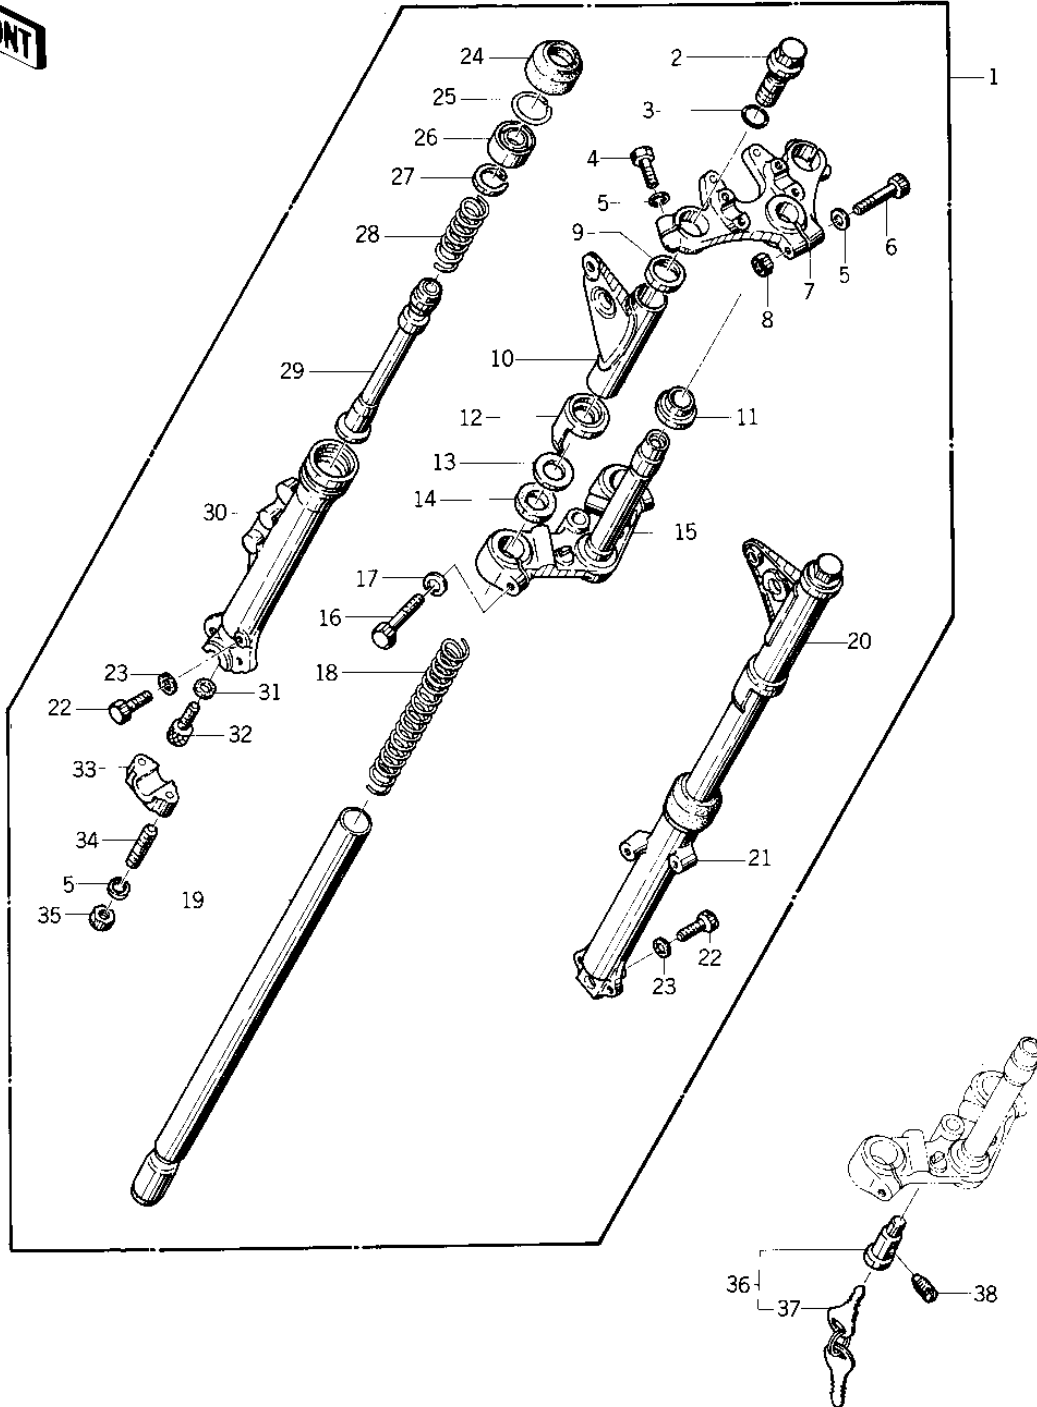

1975 KZ400-D PARTS DIAGRAM

FRONT FORK ('74 -'75 KZ400/KZ400D)

F

1007

1975 KZ400-D PARTS LIST

FRONT FORK ('74 -'75 KZ400/KZ400D)

ITEM NAME	PART NUMBER	QUANTITY
FORK-FRONT (Ref # 1)	44001-181	1
BOLT, FORK TOP (Ref # 2)	44032-012	2
"O" RING,FORK TOP BLT (Ref # 3)	44046-023	2
BOLT-HEX HEAD.8M/M (Ref # 4)	44041-045	2
WASHER SPRING 8MM (Ref # 5)	461F0800	5
BOLT-HEX HEAD,8X55 (Ref # 6)	44041-038	1
HEAD, STEERING STEM (Ref # 7)	44039-064	1
NUT,LOCK,8MM (Ref # 8)	92015-1124	1
GUIDE, FORK COVER (Ref # 9)	44064-022	2
COVER,L.H.FORK,W/CAP (Ref # 10)	44033-5001	1
CONE STRNG STEM BERNG (Ref # 11)	92047-006	1
CAP, FORK COVER (Ref # 12)	44064-021	2
WASHER,FORK COVER (Ref # 13)	92022-297	2
DAMPER RUBBER,FK COV (Ref # 14)	92075-240	2
STEM, STEERING (Ref # 15)	44037-077	1
BOLT, HEX HEAD,10X30 (Ref # 16)	44041-079	2
WASHER SPRING 10MM (Ref # 17)	461F1000	2
SPRING, FORK (Ref # 18)	44026-061	2
TUBE,FORK INNER (Ref # 19)	44013-049	2
COVER,R.H,FORK,W/CAP (Ref # 20)	44033-5002	1
TUBE,RH,FORK OUTER (Ref # 21)	44006-056	1
BOLT HEX HEAD 6X8 (Ref # 22)	110B0608	2
GASKET,DRAIN PLUG (Ref # 23)	44045-047	2
DUST SHIELD,FORK (Ref # 24)	92093-1063	2
RING,OIL SEAL STOPER (Ref # 25)	44043-057	2
OIL SEAL,FORK (Ref # 26)	92049-1077	2
RING, PISTON (Ref # 27)	44025-003	2
SPRING,FORK CYLINDER (Ref # 28)	44026-054	2
CYLINDER-FORK (Ref # 29)	44022-024	2

1975 KZ400-D PARTS LIST

FRONT FORK ('74 -'75 KZ400/KZ400D)

ITEM NAME	PART NUMBER	QUANTITY
TUBE,LH,FORK OUTER (Ref # 30)	44005-058	1
GASKET,FORK CYL BOLT (Ref # 31)	44045-051	2
BOLT,FORK CYLINDER (Ref # 32)	44041-078	2
HOLDER, FRONT AXLE (Ref # 33)	44063-010	1
NUT 8MM (Ref # 34)	312B0800	2
NUT 8MM (Ref # 35)	312B0800	2
LOCK ASSY,STEERING (Ref # 36)	27016-043	1
SCREW,SEAT LOCK (Ref # 38)	92014-016	1