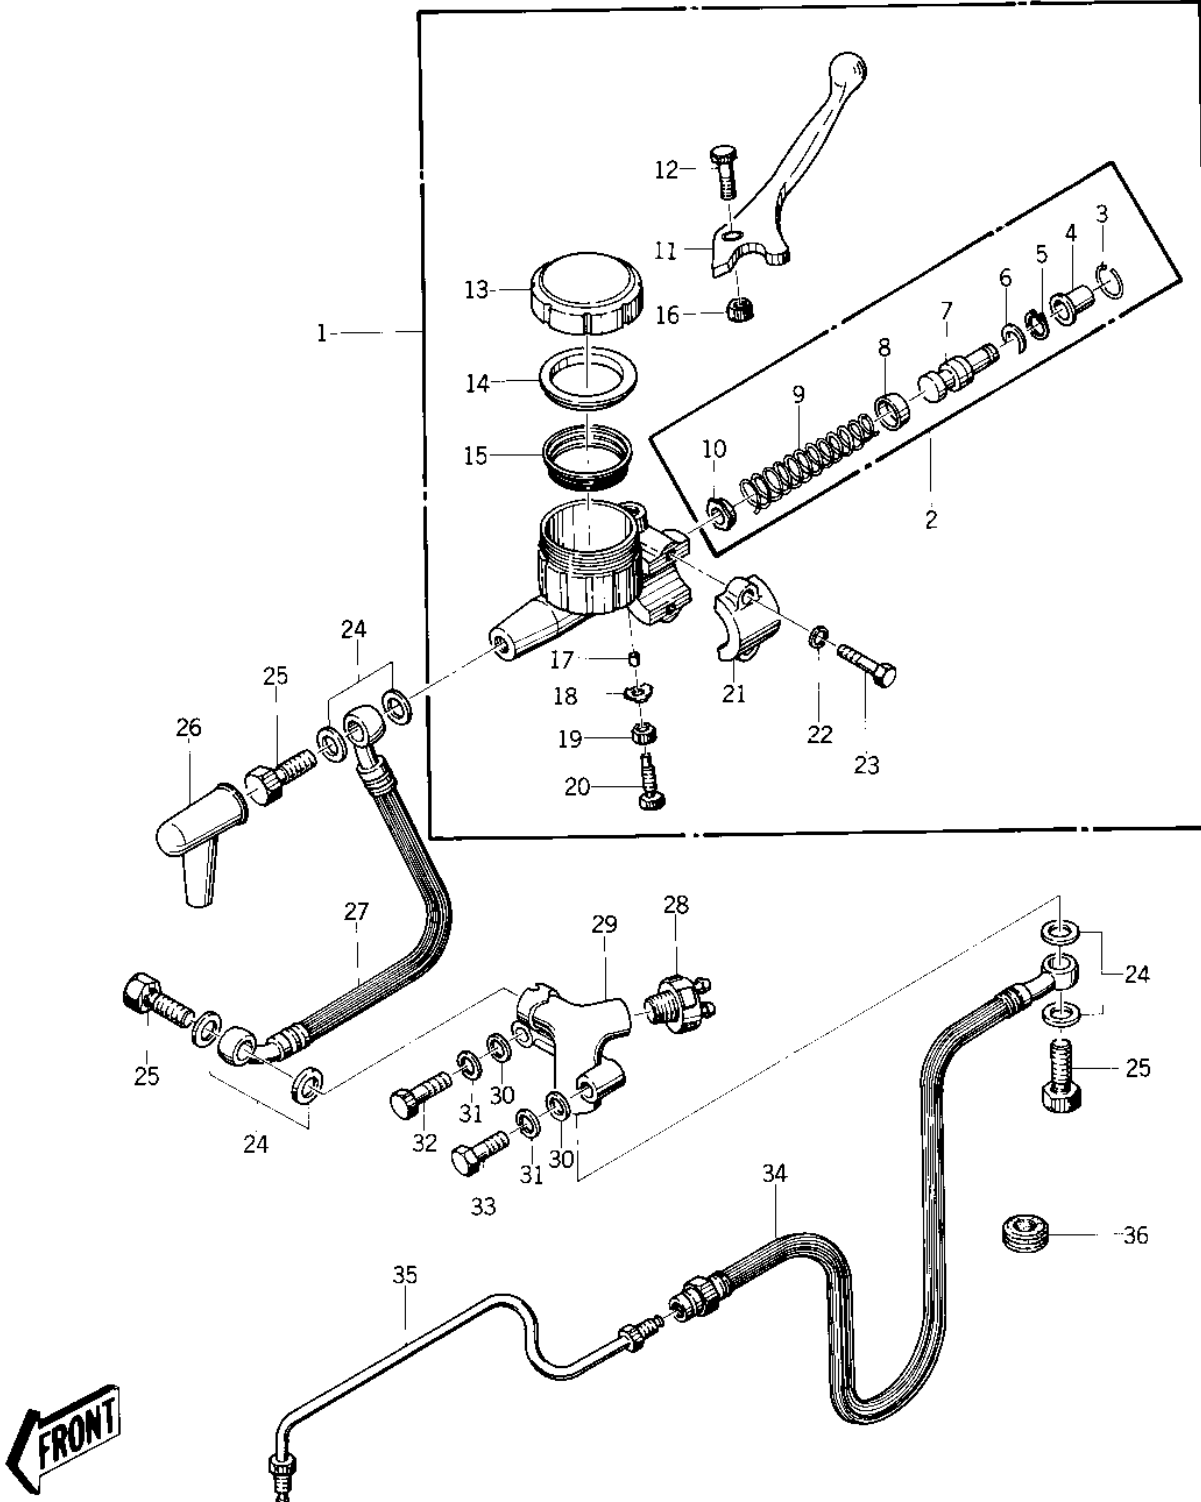

1974 KZ400 PARTS DIAGRAM

FRONT MASTER CYLINDER ('74 -'75 KZ400/KZ)

1974 KZ400 PARTS LIST

FRONT MASTER CYLINDER ('74 -'75 KZ400/KZ)

ITEM NAME	PART NUMBER	QUANTITY
CYLINDER ASSY,MASTER (Ref # 1)	43015-032	1
CYLINDER ASSY,MASTER (Ref # 1)	43015-032	AL
CYLINDER ASSY,MASTER (Ref # 1)	43015-032	AL
..REPAIR SET-MASTER CYL (Ref # 2)	43073-001	1
..STOPPER-BOOTS (Ref # 3)	43025-001	1
..BOOTS (Ref # 4)	43024-001	1
..CIRCLIP,18MM (Ref # 5)	481J1800	1
..STOPPER-PISTON (Ref # 6)	43022-001	1
..PISTON ASSY (Ref # 7)	43072-001	1
..CUP-PRIMARY (Ref # 8)	43019-001	1
..SPRING ASSY-RETURN (Ref # 9)	43018-001	1
..VALVE ASSY-CHECK (Ref # 10)	43017-001	1
.LEVER,FRONT BRAKE (Ref # 11)	43029-003	1
LEVER,FRONT BRAKE (Ref # 11)	43029-003	AL
.BOLT-LEVER FITTING (Ref # 12)	43033-001	1
.CAP,OIL CUP (Ref # 13)	43026-003	1
.PLATE-MASTER CYLINDER (Ref # 14)	43027-001	1
.DIAPHRAGM (Ref # 15)	43028-001	1
.NUT,6MM (Ref # 16)	312N0600	1
.TUBE (Ref # 17)	43074-001	1
.WASHER-LOCK,8MM (Ref # 18)	43031-001	1
.NUT,8MM (Ref # 19)	314N0800	1
NUT,8MM (Ref # 19)	314N0800	AL
.BOLT-LEVER ADJUST (Ref # 20)	43030-002	1
.HOLDER-MASTER CYL (Ref # 21)	43034-001	1
.WASHER PLAIN 6MM (Ref # 22)	411B0600	2
.BOLT HEX HEAD 6X25 (Ref # 23)	110N0625	2
WASHER-OIL BOLT (Ref # 24)	43067-001	6
BOLT,OIL,L=23 (Ref # 25)	92002-1888	3

1974 KZ400 PARTS LIST

FRONT MASTER CYLINDER ('74 -'75 KZ400/KZ

ITEM NAME	PART NUMBER	QUANTITY
BOOT,DUST (Ref # 26)	49006-1041	1
BOOT,DUST (Ref # 26)	49006-1041	1
HOSE,CYLINDER BRAKE (Ref # 27)	43059-019	1
SWITCH-FRONT BRAKE (Ref # 28)	43065-001	1
JOINT,THREE WAY (Ref # 29)	43061-002	1
WASHER PLAIN 6MM (Ref # 30)	411B0600	2
WASHER SPRING 6MM (Ref # 31)	461F0600	2
BOLT 6X22 (Ref # 32)	112B0622	1
BOLT-HEX HEAD,6X32 (Ref # 33)	110N0632	1
HOSE,CALIPER BRAKE (Ref # 34)	43059-020	1
PIPE,BRIDGE (Ref # 35)	43060-012	1
GROMMET-HOSE BRACKET (Ref # 36)	43064-001	1