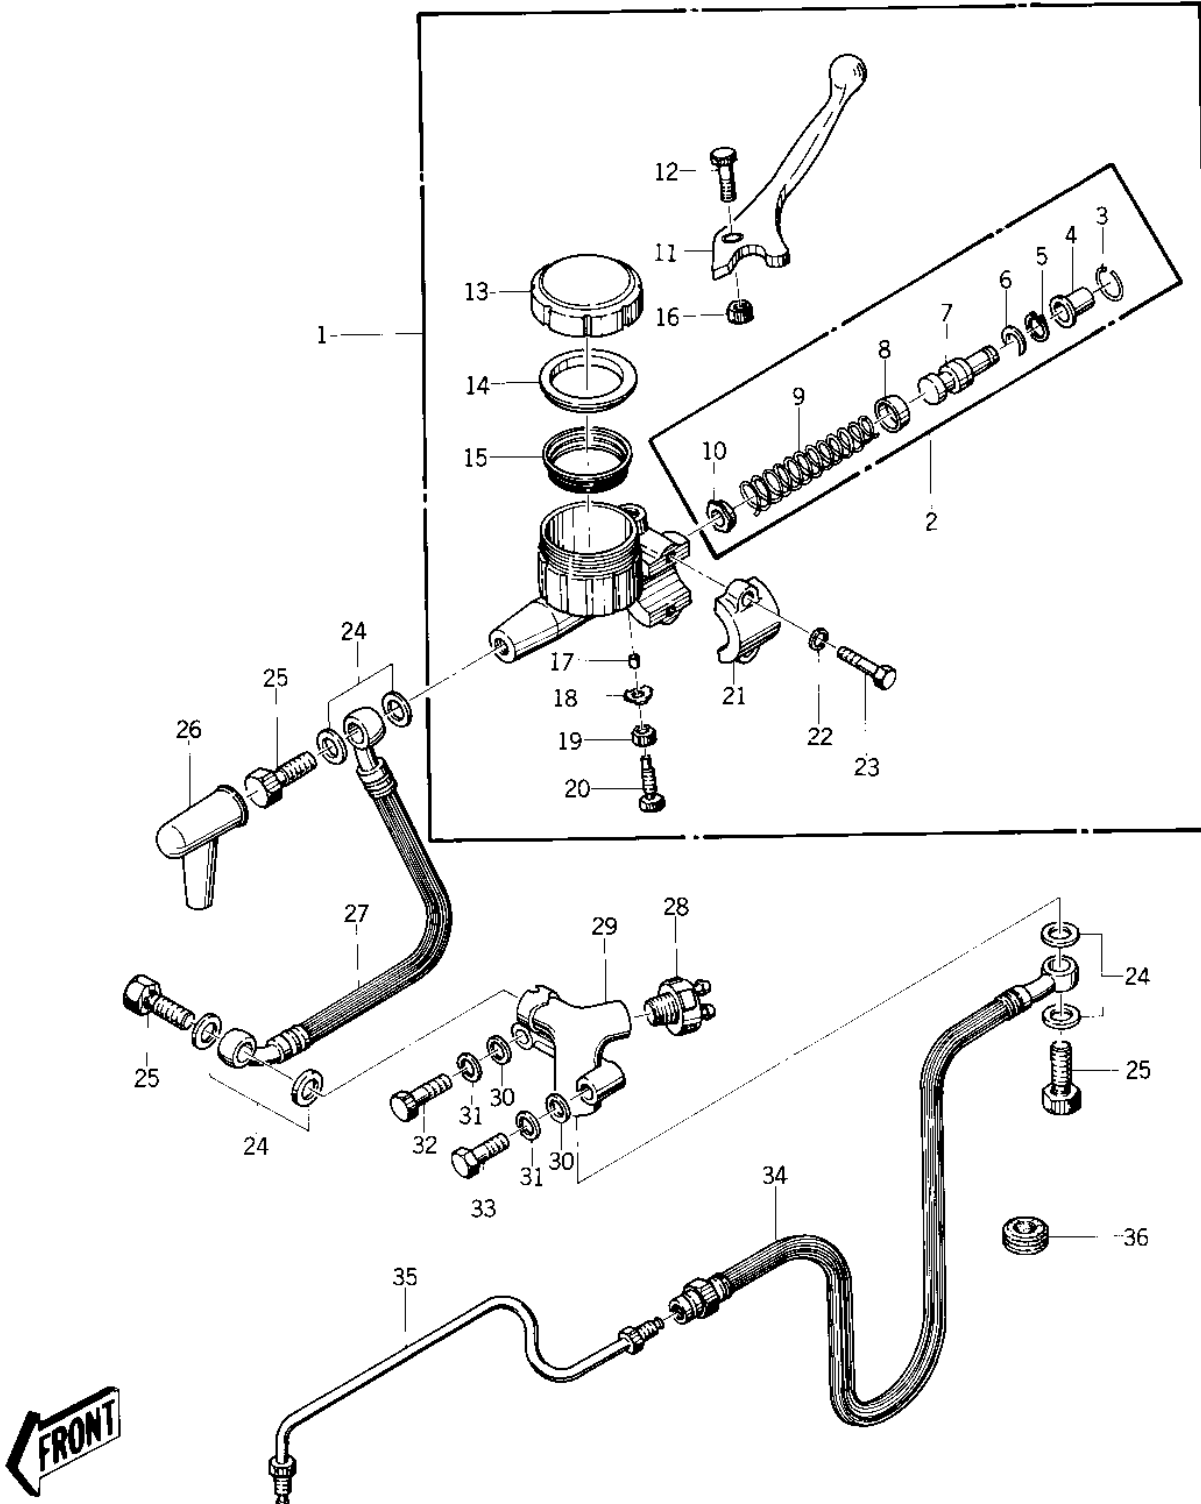

1975 KZ400-D PARTS DIAGRAM

FRONT MASTER CYLINDER ('74 -'75 KZ400/KZ)

1975 KZ400-D PARTS LIST

FRONT MASTER CYLINDER ('74 -'75 KZ400/KZ)

ITEM NAME	PART NUMBER	QUANTITY
CYLINDER ASSY,MASTER (Ref # 1)	43015-032	1
CYLINDER ASSY,MASTER (Ref # 1)	43015-032	AL
CYLINDER ASSY,MASTER (Ref # 1)	43015-032	AL
..REPAIR SET-MASTER CYL (Ref # 2)	43073-001	1
..STOPPER-BOOTS (Ref # 3)	43025-001	1
..BOOTS (Ref # 4)	43024-001	1
..CIRCLIP,18MM (Ref # 5)	481J1800	1
..STOPPER-PISTON (Ref # 6)	43022-001	1
..PISTON ASSY (Ref # 7)	43072-001	1
..CUP-PRIMARY (Ref # 8)	43019-001	1
..SPRING ASSY-RETURN (Ref # 9)	43018-001	1
..VALVE ASSY-CHECK (Ref # 10)	43017-001	1
.LEVER,FRONT BRAKE (Ref # 11)	43029-003	1
LEVER,FRONT BRAKE (Ref # 11)	43029-003	AL
.BOLT-LEVER FITTING (Ref # 12)	43033-001	1
.CAP,OIL CUP (Ref # 13)	43026-003	1
.PLATE-MASTER CYLINDER (Ref # 14)	43027-001	1
.DIAPHRAGM (Ref # 15)	43028-001	1
.NUT,6MM (Ref # 16)	312N0600	1
.TUBE (Ref # 17)	43074-001	1
.WASHER-LOCK,8MM (Ref # 18)	43031-001	1
.NUT,8MM (Ref # 19)	314N0800	1
NUT,8MM (Ref # 19)	314N0800	AL
.BOLT-LEVER ADJUST (Ref # 20)	43030-002	1
.HOLDER-MASTER CYL (Ref # 21)	43034-001	1
.WASHER PLAIN 6MM (Ref # 22)	411B0600	2
.BOLT HEX HEAD 6X25 (Ref # 23)	110N0625	2
WASHER-OIL BOLT (Ref # 24)	43067-001	6
BOLT,OIL,L=23 (Ref # 25)	92002-1888	3

1975 KZ400-D PARTS LIST

FRONT MASTER CYLINDER ('74 -'75 KZ400/KZ)

ITEM NAME	PART NUMBER	QUANTITY
BOOT,DUST (Ref # 26)	49006-1041	1
BOOT,DUST (Ref # 26)	49006-1041	1
HOSE,CYLINDER BRAKE (Ref # 27)	43059-019	1
SWITCH-FRONT BRAKE (Ref # 28)	43065-001	1
JOINT,THREE WAY (Ref # 29)	43061-002	1
WASHER PLAIN 6MM (Ref # 30)	411B0600	2
WASHER SPRING 6MM (Ref # 31)	461F0600	2
BOLT 6X22 (Ref # 32)	112B0622	1
BOLT-HEX HEAD,6X32 (Ref # 33)	110N0632	1
HOSE,CALIPER BRAKE (Ref # 34)	43059-020	1
PIPE,BRIDGE (Ref # 35)	43060-012	1
GROMMET-HOSE BRACKET (Ref # 36)	43064-001	1