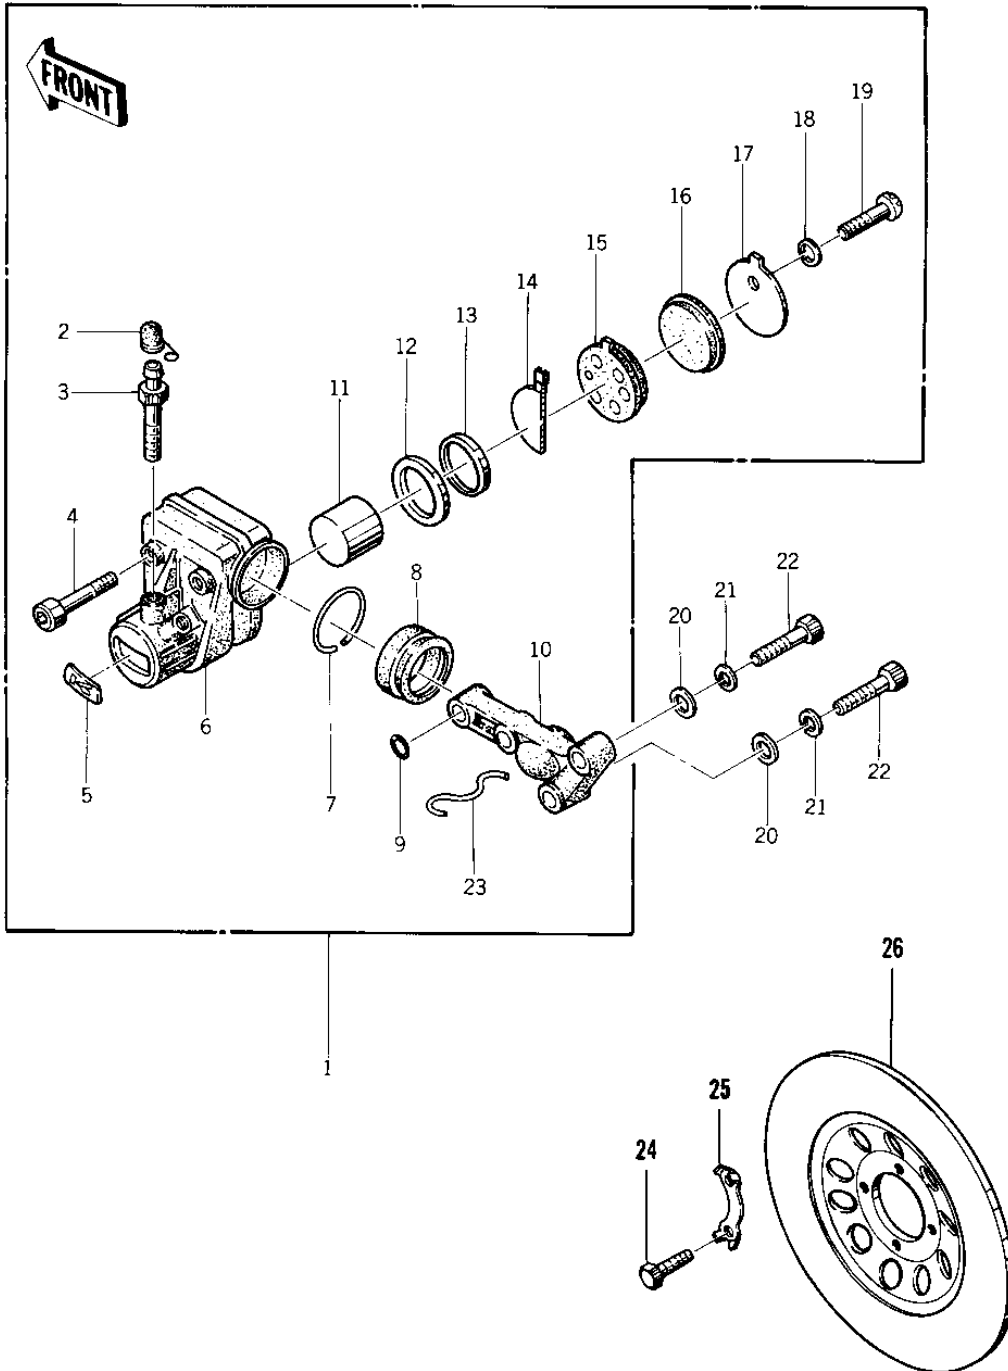

1975 KZ400-D PARTS DIAGRAM

FRONT BRAKE ('74 -'75 KZ400/KZ400D)

100

1975 KZ400-D PARTS LIST

FRONT BRAKE ('74 -'75 KZ400/KZ400D)

ITEM NAME	PART NUMBER	QUANTITY
CALIPER ASSY (Ref # 1)	43041-009	1
.CAP,BREEDER (Ref # 2)	43057-004	1
.BREEDER (Ref # 3)	43056-004	1
.SHAFT (Ref # 4)	43045-004	2
.EMBLEM,CALIPER (Ref # 5)	56018-175	1
.CALIPER (Ref # 6)	43042-005	1
.RING,DUST SEAL (Ref # 7)	43058-003	1
.DUST SEAL (Ref # 8)	43052-004	1
."O" RING (Ref # 9)	43053-004	1
.HOLDER,CALIPER (Ref # 10)	43044-007	1
.PISTON,CALIPER (Ref # 11)	43048-004	1
.RING,PISTON SEAL (Ref # 12)	43049-003	1
.DUST SEAL,PISTON (Ref # 13)	43083-001	1
.SHIM (Ref # 14)	43076-002	1
.PAD,INNER (Ref # 15)	43050-003	1
.PAD,OUTER (Ref # 16)	43051-002	1
.PLATE,PAD (Ref # 17)	43084-001	1
.WASHER SPRING 5MM (Ref # 18)	461F0500	1
.SCREW PAN HEAD 5X12 (Ref # 19)	220B0512	1
WASHER PLAIN 10MM (Ref # 20)	410B1000	2
WASHER SPRING 10MM (Ref # 21)	461F1000	2
BOLT,HEX HEAD,10X57 (Ref # 22)	92007-044	2
SPRING (Ref # 23)	43086-001	1
BOLT, HEX HEAD, 8X25 (Ref # 24)	92001-141	4
WASHER-LOCK (Ref # 25)	92088-016	2
DISC PLATE,FRONT BRK (Ref # 26)	41080-004	1