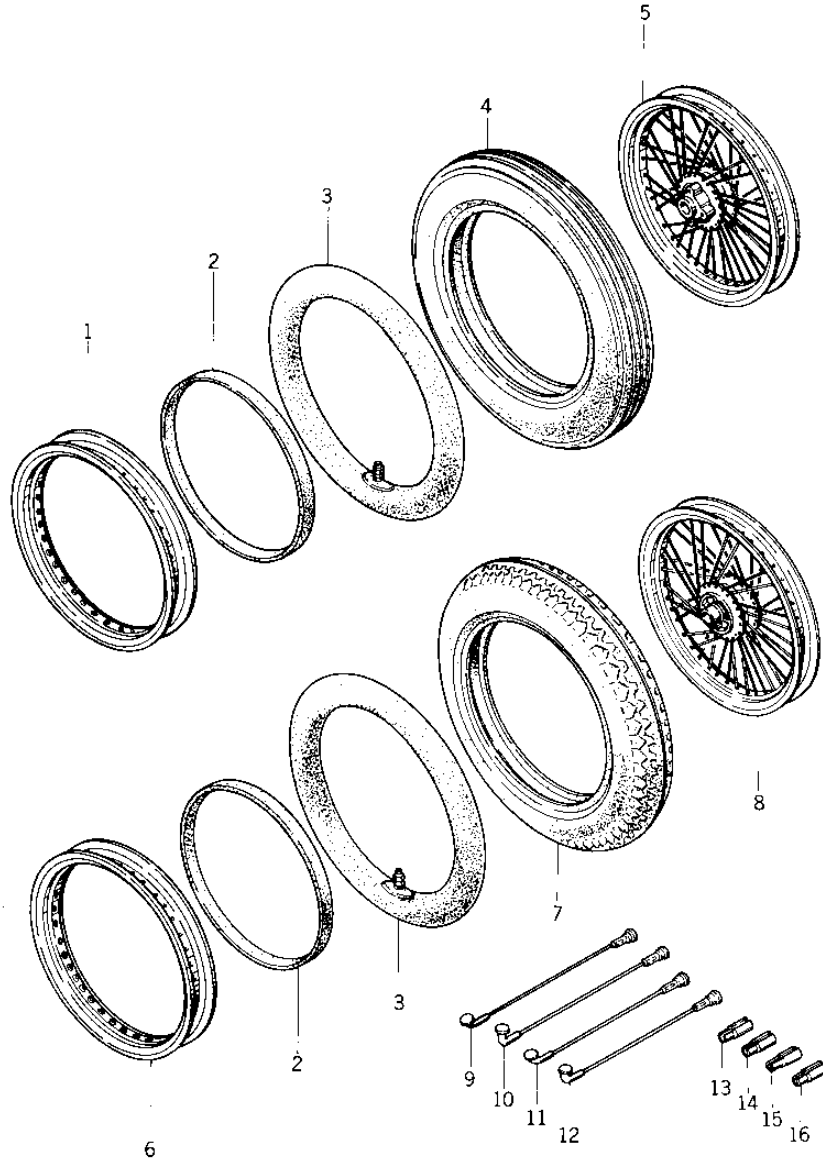

1975 KZ400-D PARTS DIAGRAM

WHEELS/TIRES ('74 -'75 KZ400/KZ400D)

1975 KZ400-D PARTS LIST

WHEELS/TIRES ('74 -'75 KZ400/KZ400D)

ITEM NAME	PART NUMBER	QUANTITY
RIM,1.85BX18 (Ref # 1)	41025-075	1
BAND,RIM,4.00/5.10-18 (Ref # 2)	41023-1006	2
BAND,RIM,4.00/5.10-18 (Ref # 2)	41023-1006	2
TUBE 300/325/360-18 (Ref # 3)	41022-028	2
UNAVAILABLE IN PRICE BOOK (Ref # 4)	41021-026	1
UNAVAILABLE IN PRICE BOOK (Ref # 4)	41021-034	1
WHEEL ASSY,FRONT (Ref # 5)	41074-045	1
WHEEL ASSY,FRONT (Ref # 5)	41074-045	1
RIM,1.85BX18W (Ref # 6)	41025-053	1
UNAVAILABLE IN PRICE BOOK (Ref # 7)	41021-031	1
TIRE 350S-18 Y987C R (Ref # 7)	41002-1012	1
WHEEL ASSY,REAR (Ref # 8)	42048-031	1
SPOKE-ASY,FR INNER (Ref # 9)	41027-054	20
SPOKE-ASY,FR OUTER (Ref # 10)	41028-054	20
SPOKE-ASY,RR INNER (Ref # 11)	41027-046	20
SPOKE-ASY,RR OUTER (Ref # 12)	41028-045	20
WEIGHT,BALANCE,10G (Ref # 13)	41075-1007	AR
WEIGHT,BALANCE,10G (Ref # 13)	41075-1007	AR
WEIGHT,BALANCE,20G (Ref # 14)	41075-1008	AR
WEIGHT,BALANCE,20G (Ref # 14)	41075-1008	AR
WEIGHT,BALANCE,30G (Ref # 15)	41075-1009	AR
WEIGHT,BALANCE,30G (Ref # 15)	41075-1009	AR
WEIGHT,BALANCE,5G (Ref # 16)	41075-1010	AR
WEIGHT,BALANCE,5G (Ref # 16)	41075-1010	AR