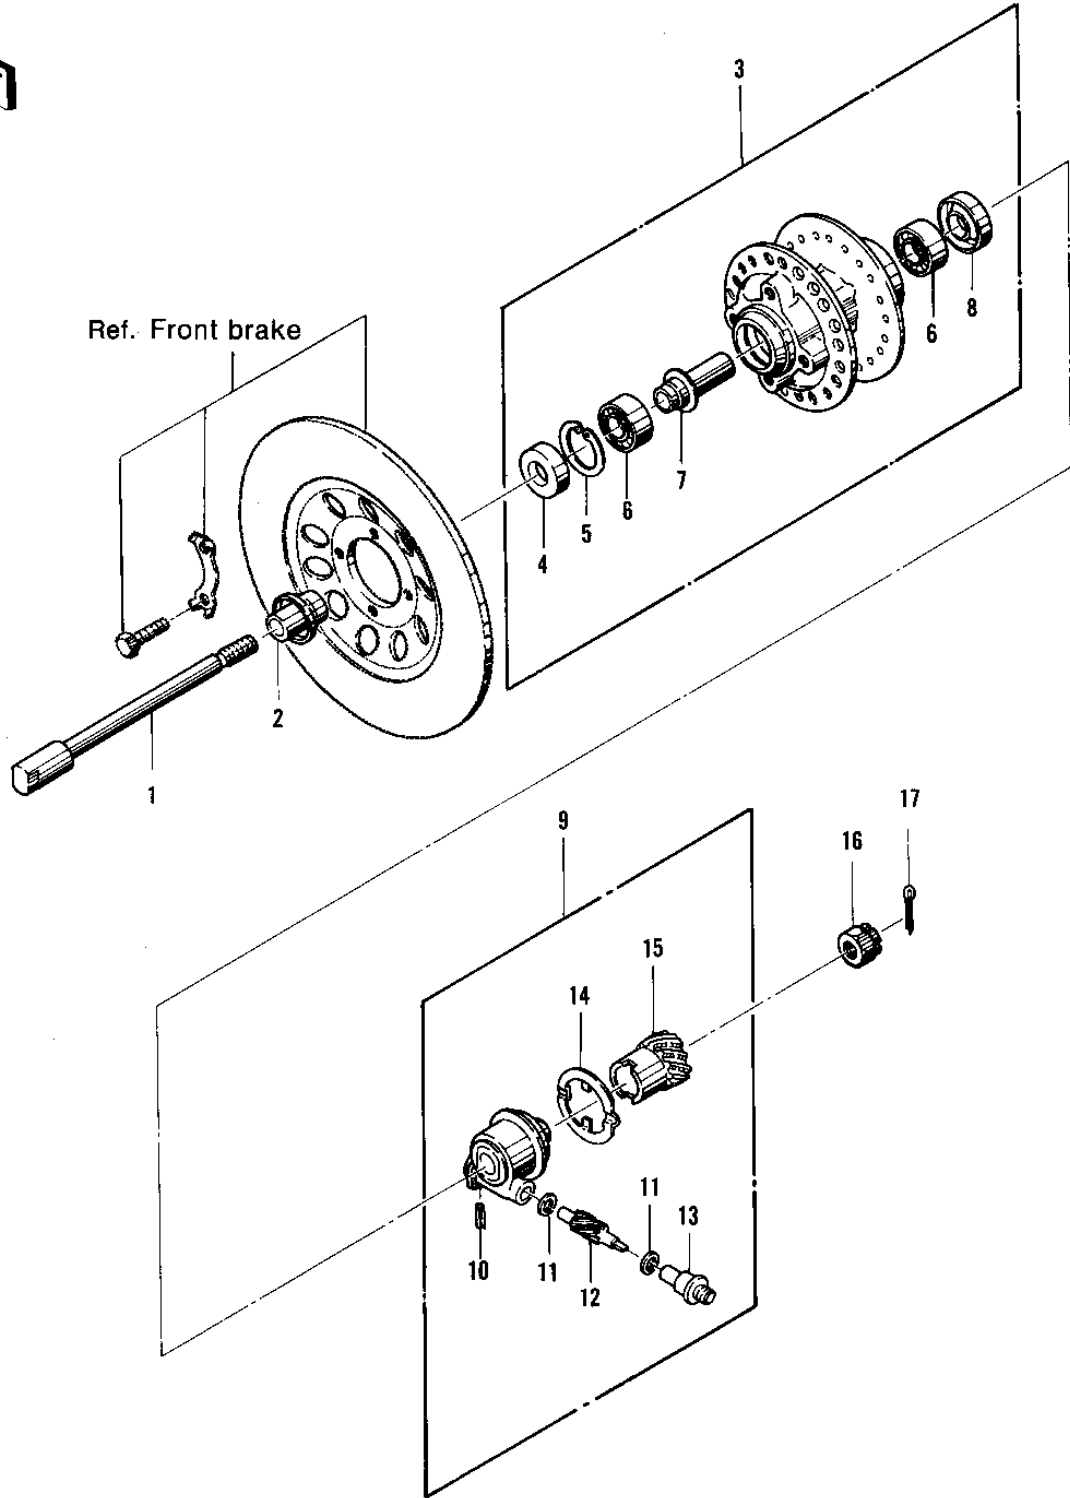

1974 KZ400 PARTS DIAGRAM

FRONT HUB ('74 -'75 KZ400/KZ400D)

1974 KZ400 PARTS LIST

FRONT HUB ('74 -'75 KZ400/KZ400D)

ITEM NAME	PART NUMBER	QUANTITY
AXLE,FRONT (Ref # 1)	41068-045	1
COLLAR,FRONT AXLE (Ref # 2)	41069-028	1
DRUM ASY,FR BRK,BUFF (Ref # 3)	41034-035-80	1
DRUM-ASSY,FR BRK,BUFF (Ref # 3)	41034-038-80	1
OIL SEAL,WTC22427 (Ref # 4)	92052-011	1
CIRCLIP,42MM (Ref # 5)	92033-1041	1
BEARING BALL #6302 (Ref # 6)	601B6302	2
COLLAR,FR HUB BEARING (Ref # 7)	41039-026	1
OIL SEAL,WTC40528 (Ref # 8)	92052-012	1
GEAR BOX ASSY (Ref # 9)	41078-005	1
GEAR BOX ASSY (Ref # 9)	41078-006	1
PIN,SPRING (Ref # 10)	41082-001	1
WASHER THRST SPD PINI (Ref # 11)	41063-001	2
PINION,SPEEDOMETER (Ref # 12)	41060-016	1
BUSH,SPEEDMETER CABLE (Ref # 13)	41062-005	1
DRIVE,SPEED,GEAR (Ref # 14)	41064-012	1
GEAR,SPEEDOMETER (Ref # 15)	41059-025	1
NUT,14MM (Ref # 16)	42045-020	1
PIN COTTER 3.0X25 (Ref # 17)	550D3025	1