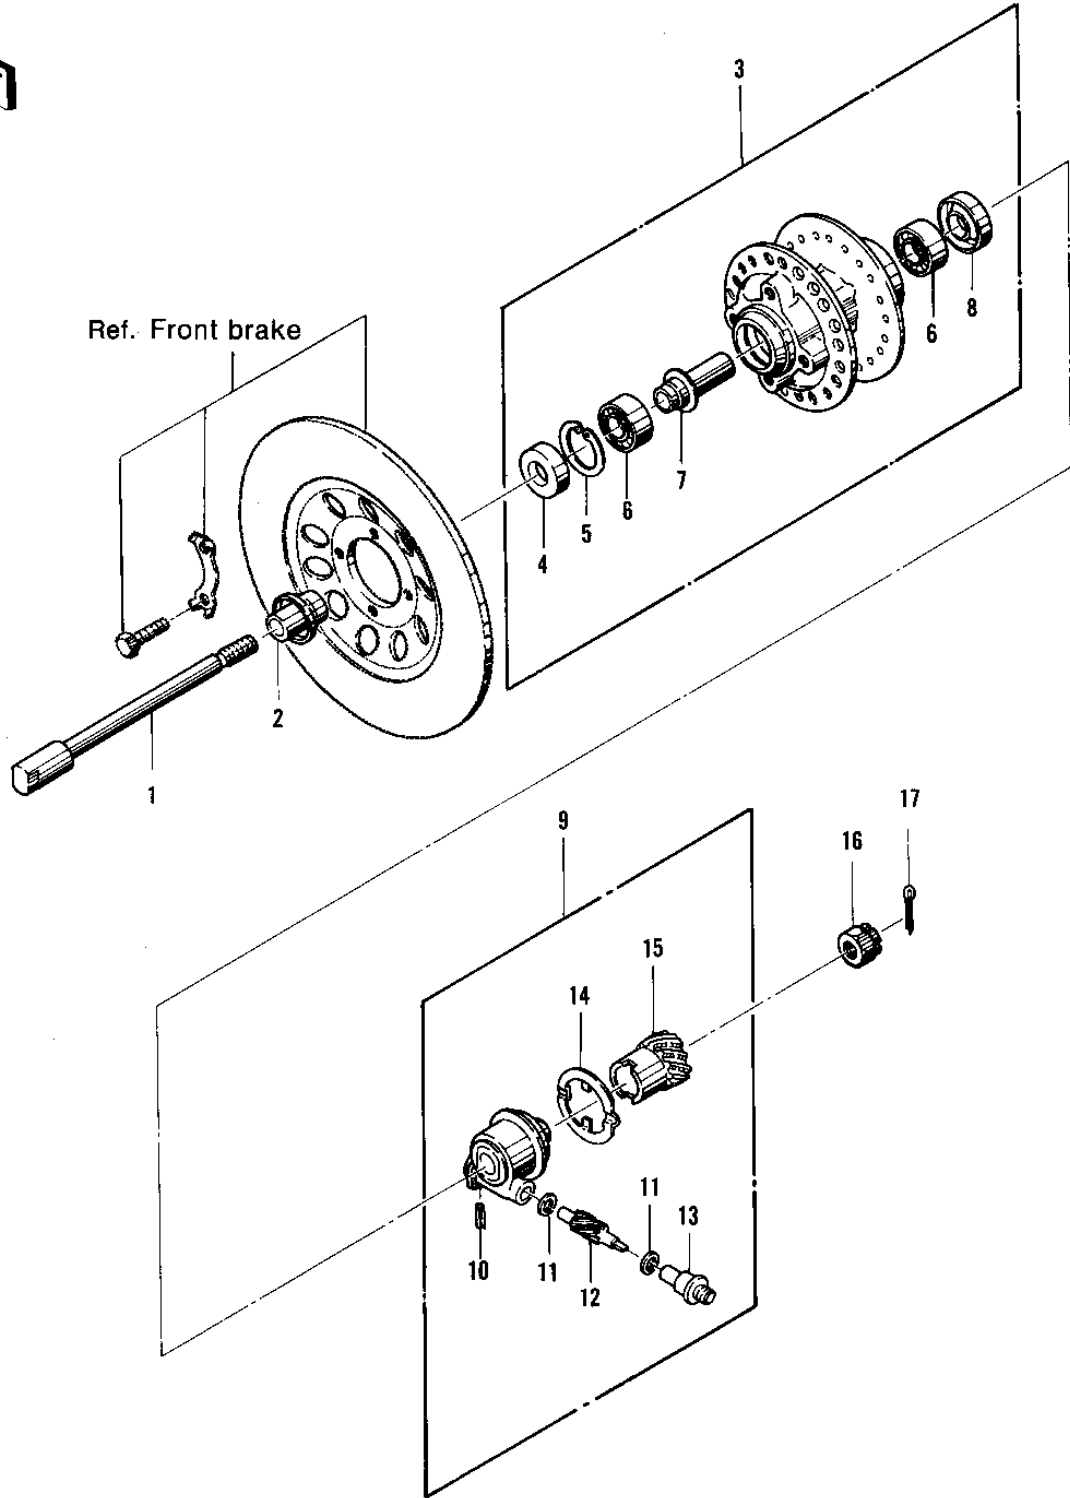

1975 KZ400-D PARTS DIAGRAM

FRONT HUB ('74 -'75 KZ400/KZ400D)

1975 KZ400-D PARTS LIST

FRONT HUB ('74 -'75 KZ400/KZ400D)

ITEM NAME	PART NUMBER	QUANTITY
AXLE,FRONT (Ref # 1)	41068-045	1
COLLAR,FRONT AXLE (Ref # 2)	41069-028	1
DRUM ASY,FR BRK,BUFF (Ref # 3)	41034-035-80	1
DRUM-ASSY,FR BRK,BUFF (Ref # 3)	41034-038-80	1
OIL SEAL,WTC22427 (Ref # 4)	92052-011	1
CIRCLIP,42MM (Ref # 5)	92033-1041	1
BEARING BALL #6302 (Ref # 6)	601B6302	2
COLLAR,FR HUB BEARING (Ref # 7)	41039-026	1
OIL SEAL,WTC40528 (Ref # 8)	92052-012	1
GEAR BOX ASSY (Ref # 9)	41078-005	1
GEAR BOX ASSY (Ref # 9)	41078-006	1
PIN,SPRING (Ref # 10)	41082-001	1
WASHER THRST SPD PINI (Ref # 11)	41063-001	2
PINION,SPEEDOMETER (Ref # 12)	41060-016	1
BUSH,SPEEDMETER CABLE (Ref # 13)	41062-005	1
DRIVE,SPEED,GEAR (Ref # 14)	41064-012	1
GEAR,SPEEDOMETER (Ref # 15)	41059-025	1
NUT,14MM (Ref # 16)	42045-020	1
PIN COTTER 3.0X25 (Ref # 17)	550D3025	1