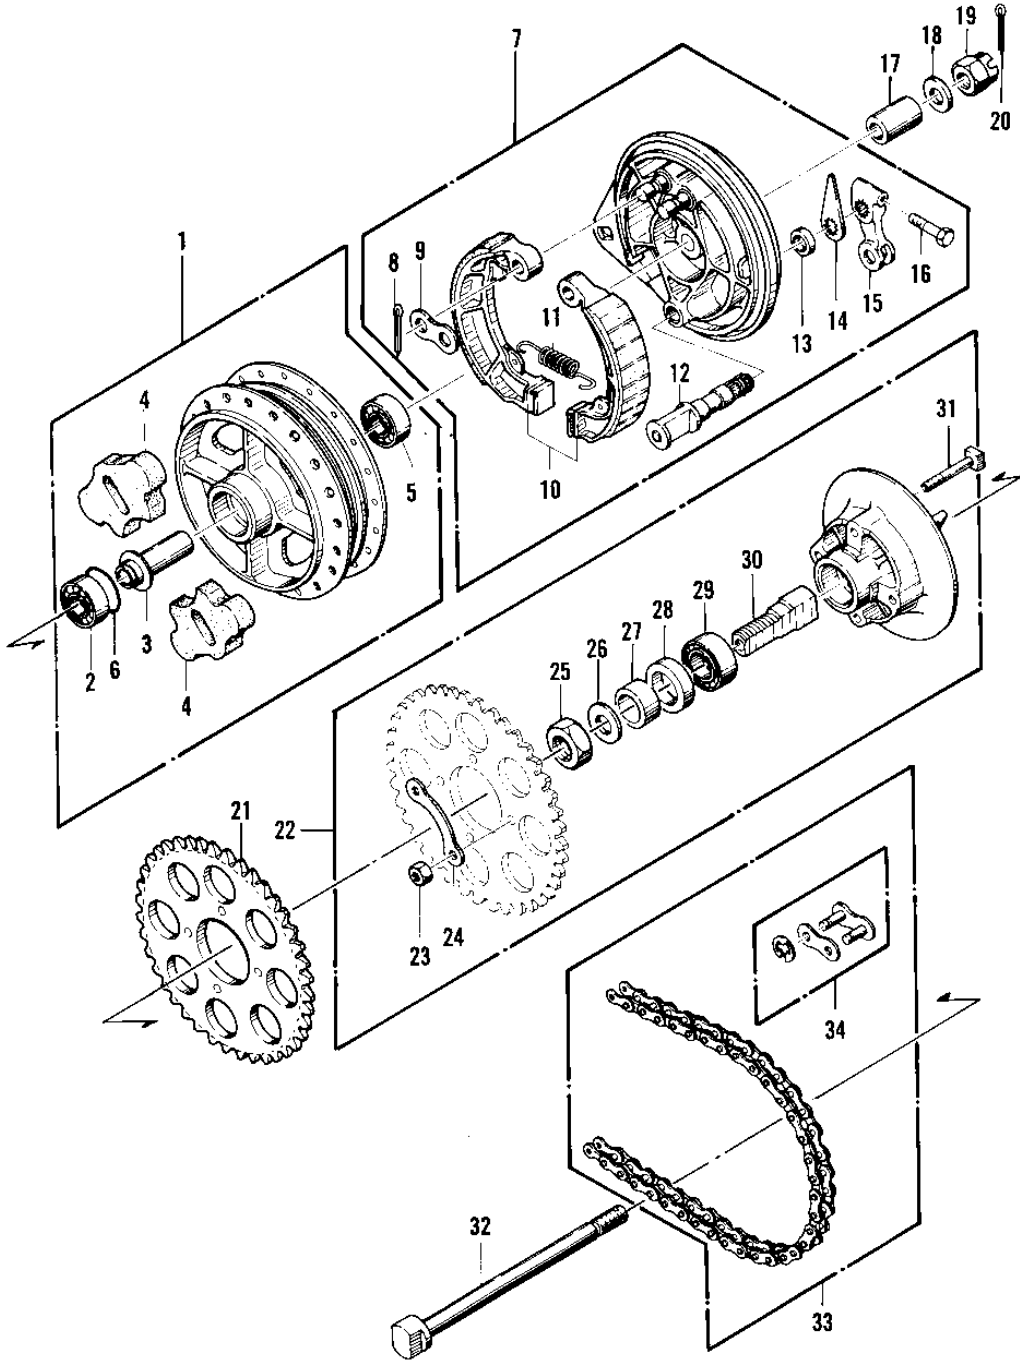

1974 KZ400 PARTS DIAGRAM

REAR HUB/BRAKE/CHAIN ('74 -'75 KZ400/KZ4

R

1008

1974 KZ400 PARTS LIST

REAR HUB/BRAKE/CHAIN ('74 -'75 KZ400/KZ4

ITEM NAME	PART NUMBER	QUANTITY
DRUM ASY,RR BK,BUFF (Ref # 1)	42005-044-80	1
BEARING BALL #6303 (Ref # 2)	601B6303	1
SPACER,RR HUB BEARING (Ref # 3)	42010-027	1
DAMPER REAR HUB SHOCK (Ref # 4)	42014-008	4
BEARING BALL #6303Z (Ref # 5)	601B6303Z	1
"0" RING,60MM (Ref # 6)	671B2560	1
PANEL-ASY,RR BRK,BUFF (Ref # 7)	42006-055-80	1
PIN COTTER 2.0X25 (Ref # 8)	550D2025	2
WASHER,BRAKE SHOE (Ref # 9)	41045-007	1
SHOE REAR BRAKE (Ref # 10)	42019-003	2
UNAVAILABLE IN PRICE BOOK (Ref # 11)	41049-033	1
CAM SHAFT,REAR BRAKE (Ref # 12)	42026-024	1
DUST SHIELD BRAKE CAM (Ref # 13)	41051-001	1
INDICATOR,RR BK SHOE (Ref # 14)	41085-016	1
UNAVAILABLE IN PRICE BOOK (Ref # 15)	42029	1
BOLT-SMALL-UPSET 8X25 (Ref # 16)	115G0825	1
COLLAR,REAR AXLE (Ref # 17)	42032-053	1
WASHER SLEEVE (Ref # 18)	42046-009	1
NUT CASTLE,16MM (Ref # 19)	92015-055	1
PIN-COTTER,4.0X35 (Ref # 20)	550D4035	1
REAR SPROCKET,45T (Ref # 21)	42041-145	1
COUPLING ASSY,RR HUB (Ref # 22)	42008-024	1
NUT,10MM (Ref # 23)	314B1000	4
WASHER SPROCKET LOCK (Ref # 24)	92088-005	2
NUT SLEEVE (Ref # 25)	42045-006	1
WASHER,PLAIN,24MM (Ref # 26)	92022-293	1
COLLAR,RR HUB COUPLNG (Ref # 27)	42037-026	1
OIL SEAL WTC35527 (Ref # 28)	92052-006	1
BEARING BALL #6205 (Ref # 29)	601B6205	1

1974 KZ400 PARTS LIST

REAR HUB/BRAKE/CHAIN ('74 -'75 KZ400/KZ4

ITEM NAME	PART NUMBER	QUANTITY
SLEEVE,RR HUB COUPLNG (Ref # 30)	42036-021	1
BOLT, RR SPROCKET FIT (Ref # 31)	92003-156	4
AXLE,REAR (Ref # 32)	42031-050	1
DR CHAIN 530X100 (Ref # 33)	92057-092	1
CHAIN JOINT 530 (Ref # 34)	92058-008	1