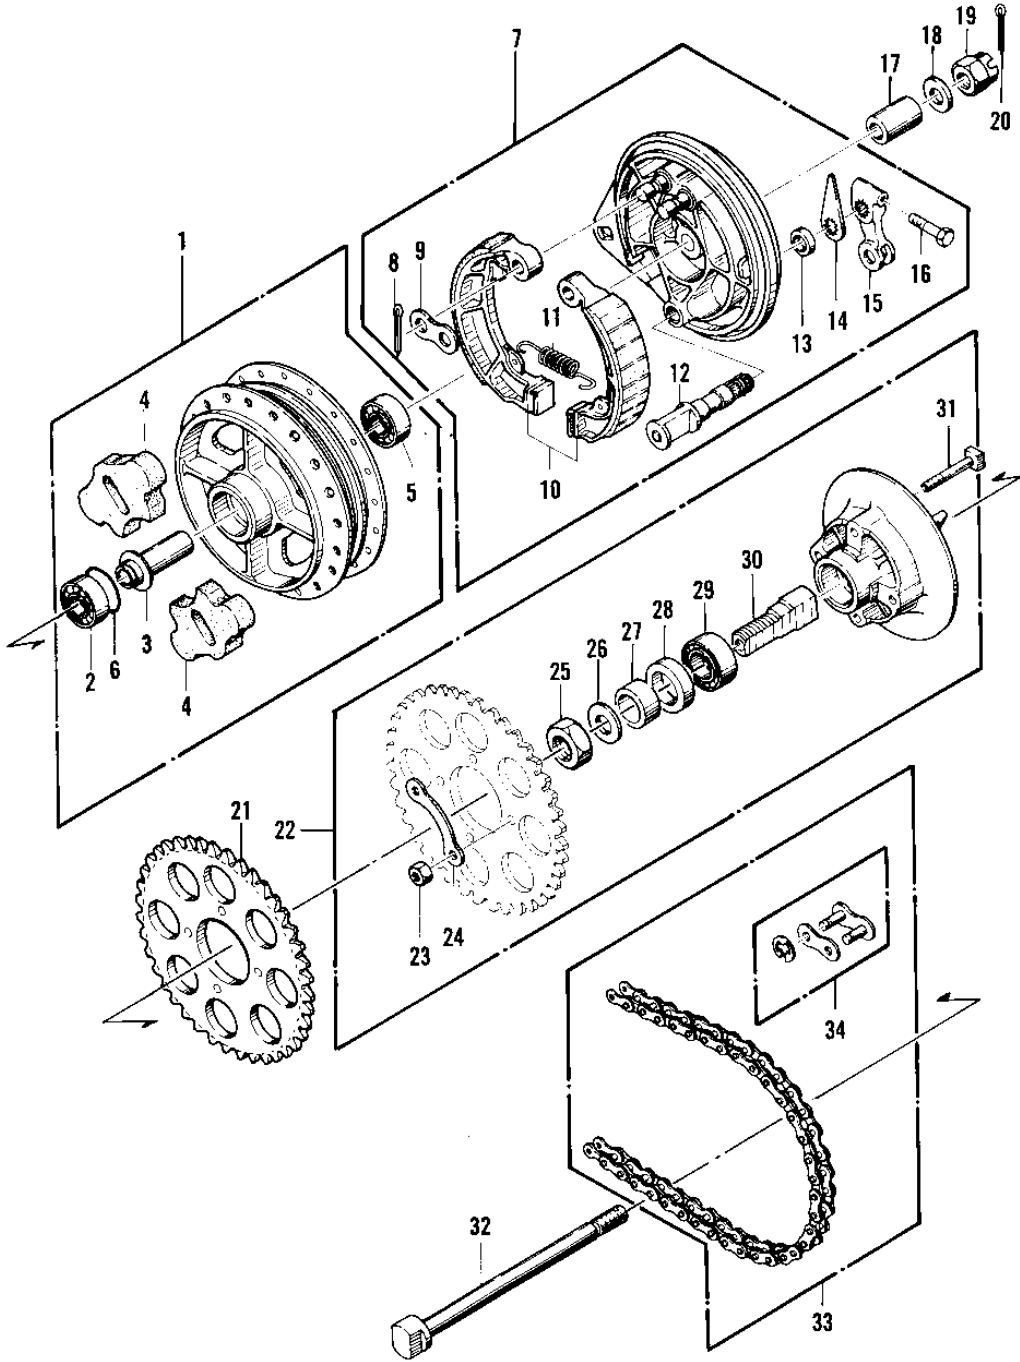

# 1975 KZ400-D PARTS DIAGRAM

REAR HUB/BRAKE/CHAIN ('74 -'75 KZ400/KZ4)

R

1008

# 1975 KZ400-D PARTS LIST

REAR HUB/BRAKE/CHAIN ('74 -'75 KZ400/KZ4

ITEM NAME	PART NUMBER	QUANTITY
DRUM ASY,RR BK,BUFF (Ref # 1)	42005-044-80	1
BEARING BALL #6303 (Ref # 2)	601B6303	1
SPACER,RR HUB BEARING (Ref # 3)	42010-027	1
DAMPER REAR HUB SHOCK (Ref # 4)	42014-008	4
BEARING BALL #6303Z (Ref # 5)	601B6303Z	1
"0" RING,60MM (Ref # 6)	671B2560	1
PANEL-ASY,RR BRK,BUFF (Ref # 7)	42006-055-80	1
PIN COTTER 2.0X25 (Ref # 8)	550D2025	2
WASHER,BRAKE SHOE (Ref # 9)	41045-007	1
SHOE REAR BRAKE (Ref # 10)	42019-003	2
UNAVAILABLE IN PRICE BOOK (Ref # 11)	41049-033	1
CAM SHAFT,REAR BRAKE (Ref # 12)	42026-024	1
DUST SHIELD BRAKE CAM (Ref # 13)	41051-001	1
INDICATOR,RR BK SHOE (Ref # 14)	41085-016	1
UNAVAILABLE IN PRICE BOOK (Ref # 15)	42029	1
BOLT-SMALL-UPSET 8X25 (Ref # 16)	115G0825	1
COLLAR,REAR AXLE (Ref # 17)	42032-053	1
WASHER SLEEVE (Ref # 18)	42046-009	1
NUT CASTLE,16MM (Ref # 19)	92015-055	1
PIN-COTTER,4.0X35 (Ref # 20)	550D4035	1
REAR SPROCKET,45T (Ref # 21)	42041-145	1
COUPLING ASSY,RR HUB (Ref # 22)	42008-024	1
NUT,10MM (Ref # 23)	314B1000	4
WASHER SPROCKET LOCK (Ref # 24)	92088-005	2
NUT SLEEVE (Ref # 25)	42045-006	1
WASHER,PLAIN,24MM (Ref # 26)	92022-293	1
COLLAR,RR HUB COUPLNG (Ref # 27)	42037-026	1
OIL SEAL WTC35527 (Ref # 28)	92052-006	1
BEARING BALL #6205 (Ref # 29)	601B6205	1

## 1975 KZ400-D PARTS LIST

REAR HUB/BRAKE/CHAIN ('74 -'75 KZ400/KZ4

ITEM NAME	PART NUMBER	QUANTITY
SLEEVE,RR HUB COUPLNG (Ref # 30)	42036-021	1
BOLT, RR SPROCKET FIT (Ref # 31)	92003-156	4
AXLE,REAR (Ref # 32)	42031-050	1
DR CHAIN 530X100 (Ref # 33)	92057-092	1
CHAIN JOINT 530 (Ref # 34)	92058-008	1