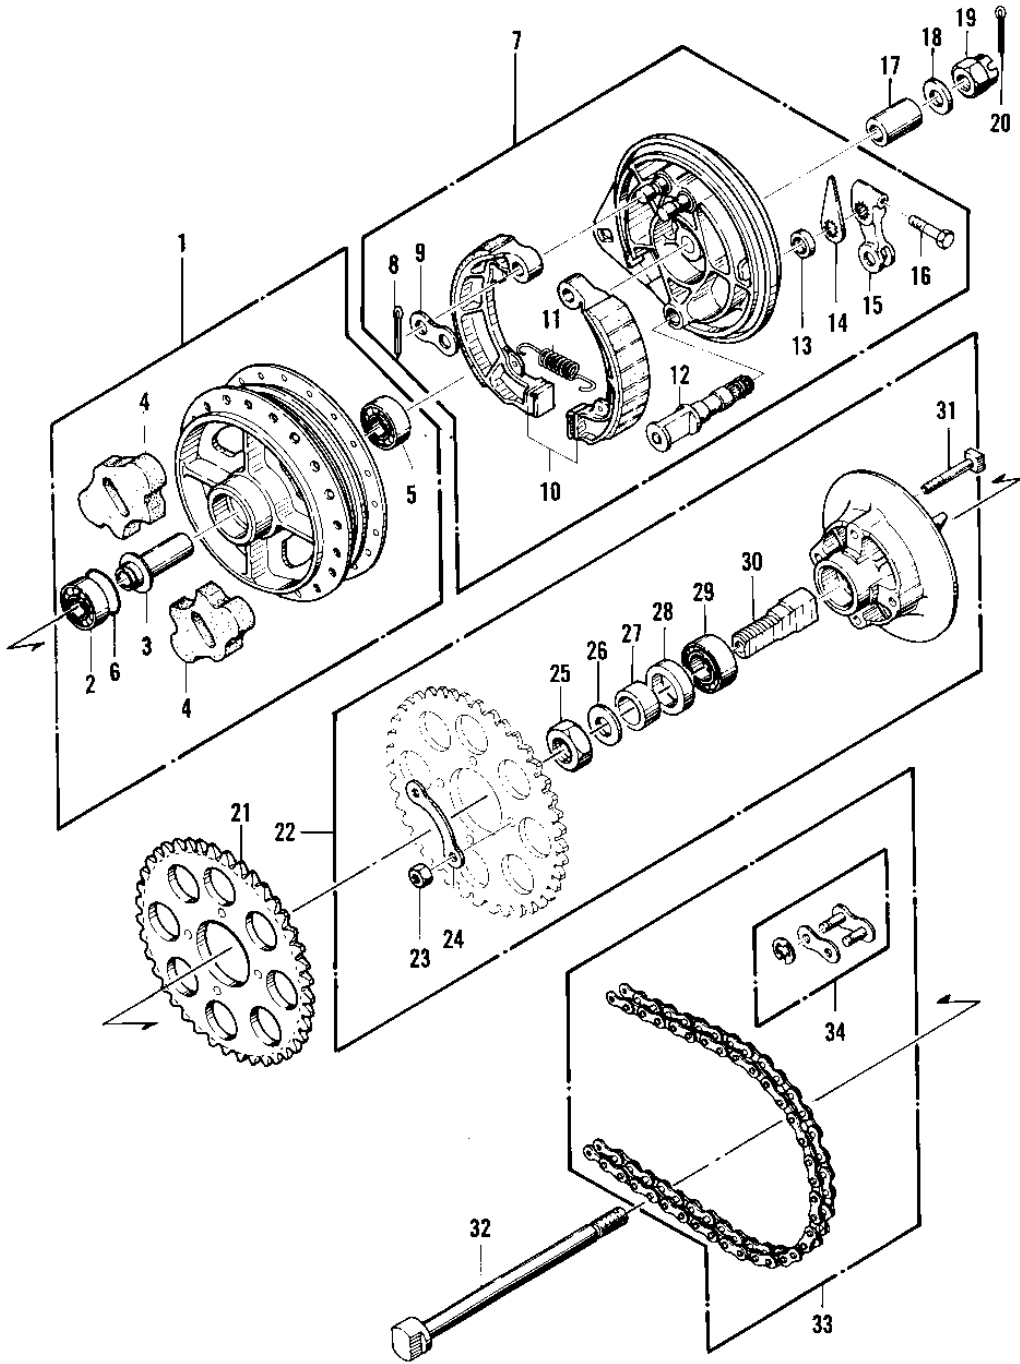

1975 KZ400-D PARTS DIAGRAM

REAR HUB/BRAKE/CHAIN ('74 -'75 KZ400/KZ4)

R

1008

1975 KZ400-D PARTS LIST

REAR HUB/BRAKE/CHAIN ('74 -'75 KZ400/KZ4

ITEM NAME	PART NUMBER	QUANTITY
DRUM ASY,RR BK,BUFF (Ref # 1)	42005-044-80	1
BEARING BALL #6303 (Ref # 2)	601B6303	1
SPACER,RR HUB BEARING (Ref # 3)	42010-027	1
DAMPER REAR HUB SHOCK (Ref # 4)	42014-008	4
BEARING BALL #6303Z (Ref # 5)	601B6303Z	1
"0" RING,60MM (Ref # 6)	671B2560	1
PANEL-ASY,RR BRK,BUFF (Ref # 7)	42006-055-80	1
PIN COTTER 2.0X25 (Ref # 8)	550D2025	2
WASHER,BRAKE SHOE (Ref # 9)	41045-007	1
SHOE REAR BRAKE (Ref # 10)	42019-003	2
UNAVAILABLE IN PRICE BOOK (Ref # 11)	41049-033	1
CAM SHAFT,REAR BRAKE (Ref # 12)	42026-024	1
DUST SHIELD BRAKE CAM (Ref # 13)	41051-001	1
INDICATOR,RR BK SHOE (Ref # 14)	41085-016	1
UNAVAILABLE IN PRICE BOOK (Ref # 15)	42029	1
BOLT-SMALL-UPSET 8X25 (Ref # 16)	115G0825	1
COLLAR,REAR AXLE (Ref # 17)	42032-053	1
WASHER SLEEVE (Ref # 18)	42046-009	1
NUT CASTLE,16MM (Ref # 19)	92015-055	1
PIN-COTTER,4.0X35 (Ref # 20)	550D4035	1
REAR SPROCKET,45T (Ref # 21)	42041-145	1
COUPLING ASSY,RR HUB (Ref # 22)	42008-024	1
NUT,10MM (Ref # 23)	314B1000	4
WASHER SPROCKET LOCK (Ref # 24)	92088-005	2
NUT SLEEVE (Ref # 25)	42045-006	1
WASHER,PLAIN,24MM (Ref # 26)	92022-293	1
COLLAR,RR HUB COUPLNG (Ref # 27)	42037-026	1
OIL SEAL WTC35527 (Ref # 28)	92052-006	1
BEARING BALL #6205 (Ref # 29)	601B6205	1

1975 KZ400-D PARTS LIST

REAR HUB/BRAKE/CHAIN ('74 -'75 KZ400/KZ4

ITEM NAME	PART NUMBER	QUANTITY
SLEEVE,RR HUB COUPLNG (Ref # 30)	42036-021	1
BOLT, RR SPROCKET FIT (Ref # 31)	92003-156	4
AXLE,REAR (Ref # 32)	42031-050	1
DR CHAIN 530X100 (Ref # 33)	92057-092	1
CHAIN JOINT 530 (Ref # 34)	92058-008	1