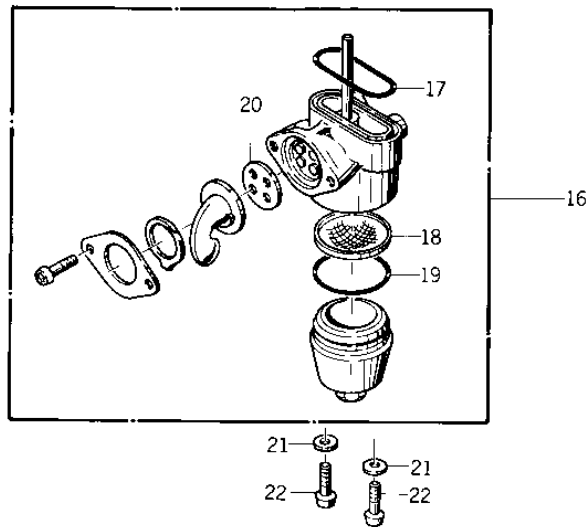

# 1975 KZ400-D PARTS DIAGRAM

FUEL TANK ('74 -'75 KZ400/KZ400D)

# 1975 KZ400-D PARTS LIST

## FUEL TANK ('74 -'75 KZ400/KZ400D)

ITEM NAME	PART NUMBER	QUANTITY
SCREW-CSK-CROS (Ref # 1)	221C0306	4
EMBLEM,FUEL TANK,L.H (Ref # 2)	56014-1013	1
TANK-FUEL,H.RED (Ref # 3)	51001-100-2K	1
TANK-FUEL,H.BLUE (Ref # 3)	51001-100-2L	1
TANK-FUEL,C.BROWN (Ref # 3)	51001-100-2T	1
.DECAL,FL TK STR,L.H (Ref # 4)	56027-220-SP	1
.DECAL,FL TK STR,R.H (Ref # 5)	56027-219-SP	1
.DECAL,FL TK STR,R.H (Ref # 6)	56027-218-SP	1
.DECAL,FL TK STR,L.H (Ref # 7)	56027-217-SP	1
PIN,TANK CAP (Ref # 8)	92043-091	1
HOOK,FUEL TANK CAP (Ref # 9)	51063-002	1
SPRING-HOOK (Ref # 10)	51053-003	1
EMBLEM,FUEL TANK,R.H (Ref # 11)	56014-1014	1
CAP ASSY,FUEL TANK (Ref # 12)	51048-007	1
GASKET-FUEL TANK CAP (Ref # 13)	51059-008	1
PIN,TANK CAP FIT (Ref # 14)	92043-096	1
BAND,FUEL TANK (Ref # 15)	92072-042	1
COCK ASSY, FUEL (Ref # 16)	51023-037	1
COCK ASSY,FUEL (Ref # 16)	51023-051	1
"O" RING,FL COCK JONT (Ref # 17)	51039-004	1
STRAINER, FUEL (Ref # 18)	51038-009	1
"O" RING, FL COCK CUP (Ref # 19)	51039-005	1
GASKET,FUEL COCK CUP (Ref # 20)	92065-095	1
GASKET,FUEL COCK (Ref # 21)	92065-096	2
SCREW PAN HEAD 6X35 (Ref # 22)	220B0635	2