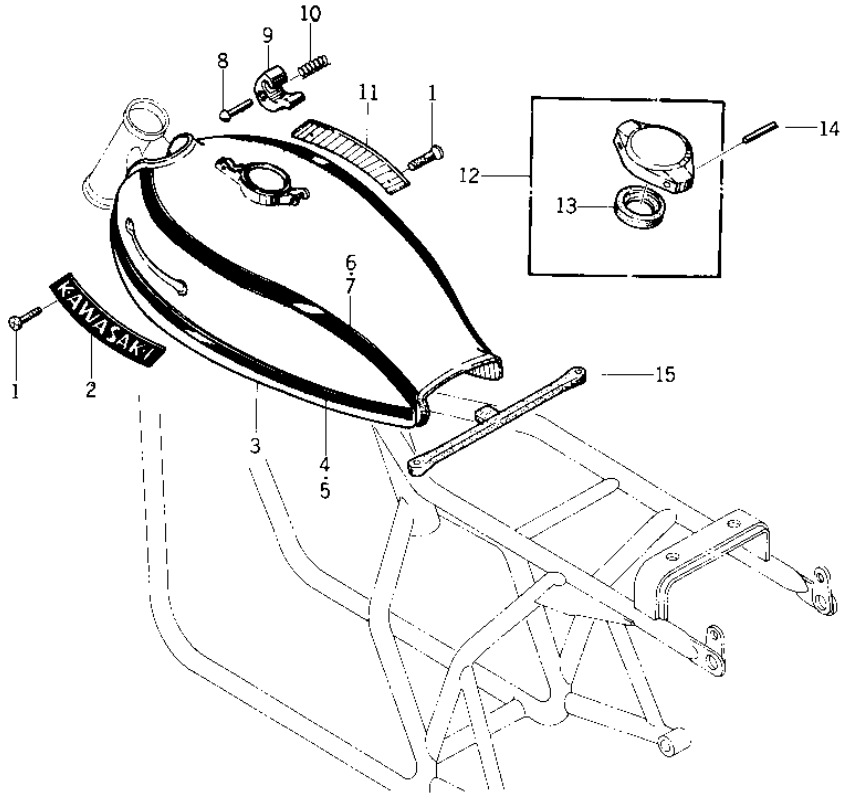

# 1975 KZ400-D PARTS DIAGRAM

FUEL TANK ('74 -'75 KZ400/KZ400D)

# 1975 KZ400-D PARTS LIST

## FUEL TANK ('74 -'75 KZ400/KZ400D)

ITEM NAME	PART NUMBER	QUANTITY
SCREW-CSK-CROS (Ref # 1)	221C0306	4
EMBLEM,FUEL TANK,L.H (Ref # 2)	56014-1013	1
TANK-FUEL,H.RED (Ref # 3)	51001-100-2K	1
TANK-FUEL,H.BLUE (Ref # 3)	51001-100-2L	1
TANK-FUEL,C.BROWN (Ref # 3)	51001-100-2T	1
.DECAL,FL TK STR,L.H (Ref # 4)	56027-220-SP	1
.DECAL,FL TK STR,R.H (Ref # 5)	56027-219-SP	1
.DECAL,FL TK STR,R.H (Ref # 6)	56027-218-SP	1
.DECAL,FL TK STR,L.H (Ref # 7)	56027-217-SP	1
PIN,TANK CAP (Ref # 8)	92043-091	1
HOOK,FUEL TANK CAP (Ref # 9)	51063-002	1
SPRING-HOOK (Ref # 10)	51053-003	1
EMBLEM,FUEL TANK,R.H (Ref # 11)	56014-1014	1
CAP ASSY,FUEL TANK (Ref # 12)	51048-007	1
GASKET-FUEL TANK CAP (Ref # 13)	51059-008	1
PIN,TANK CAP FIT (Ref # 14)	92043-096	1
BAND,FUEL TANK (Ref # 15)	92072-042	1
COCK ASSY, FUEL (Ref # 16)	51023-037	1
COCK ASSY,FUEL (Ref # 16)	51023-051	1
"O" RING,FL COCK JONT (Ref # 17)	51039-004	1
STRAINER, FUEL (Ref # 18)	51038-009	1
"O" RING, FL COCK CUP (Ref # 19)	51039-005	1
GASKET,FUEL COCK CUP (Ref # 20)	92065-095	1
GASKET,FUEL COCK (Ref # 21)	92065-096	2
SCREW PAN HEAD 6X35 (Ref # 22)	220B0635	2