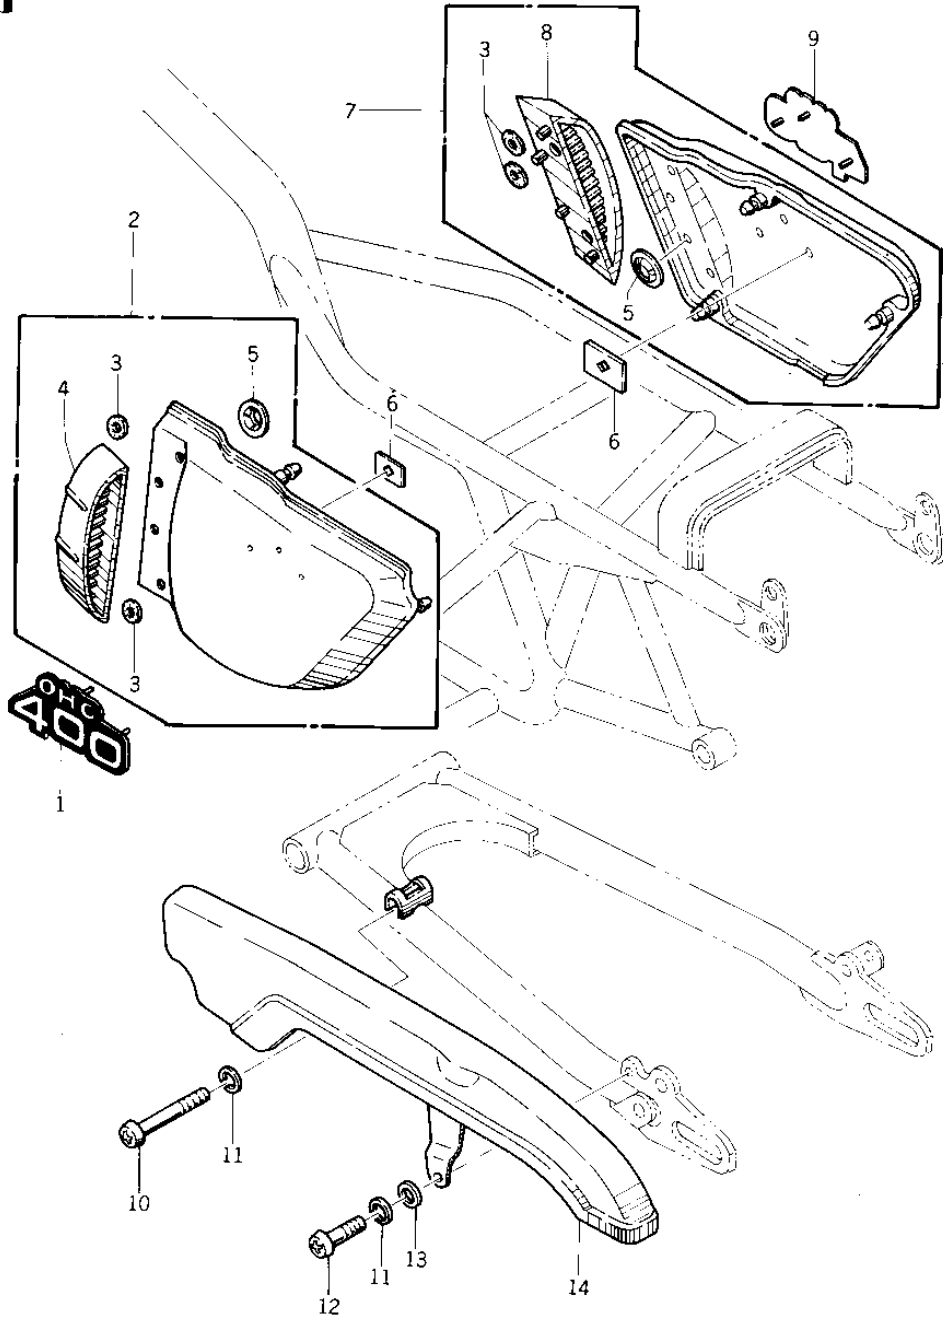

1975 KZ400-D PARTS DIAGRAM

SIDE COVERS/CHAIN COVER ('74 -'75 KZ400/

F
—

1001

1975 KZ400-D PARTS LIST

SIDE COVERS/CHAIN COVER ('74 -'75 KZ400/

ITEM NAME	PART NUMBER	QUANTITY
EMBLEM,SIDE COVER,R.H (Ref # 1)	56018-177	1
COVER,L.H SIDE,H.RED (Ref # 2)	36001-048-2K	1
COVER,L.H SIDE,BLUE (Ref # 2)	36001-048-2L	1
COVER,L.H SIDE,BROWN (Ref # 2)	36001-048-2T	1
WASHER,RUBBER (Ref # 3)	92094-013	8
UNAVAILABLE IN PRICE BOOK (Ref # 4)	36029	1
NUT,LOCK,5MM (Ref # 5)	92018-004	8
NUT,LOCK,3MM (Ref # 6)	92018-005	6
COVER,RH SIDE,H.RED (Ref # 7)	36007-042-2K	1
COVER,RH SIDE,BLUE (Ref # 7)	36007-042-2L	1
COVER,RH SIDE,BROWN (Ref # 7)	36007-042-2T	1
TRIMING,R.H SIDE COV (Ref # 8)	36029-002	1
EMBLEM,SIDE COVER,R.H (Ref # 9)	56018-177	1
SCREW PAN HEAD 6X60 (Ref # 10)	220E0660	1
WASHER SPRING 6MM (Ref # 11)	461F0600	2
SCREW PAN HEAD 6X12 (Ref # 12)	220E0612	1
WASHER-PLAIN,6MM (Ref # 13)	411D0600	1
CASE-CHAIN,BLACK (Ref # 14)	36014-063-10	1