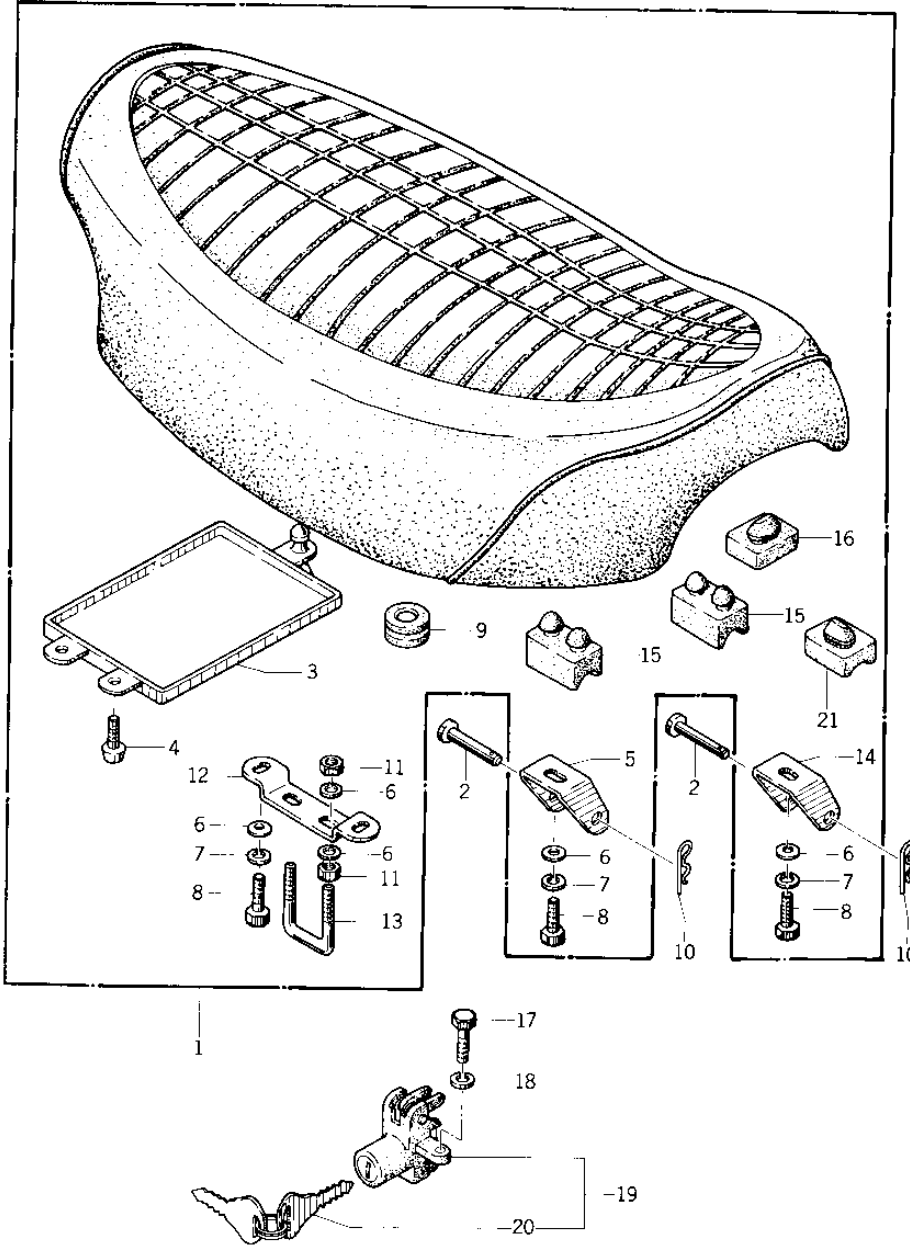

1975 KZ400-D PARTS DIAGRAM

SEAT ('74 -'75 KZ400/KZ400D)

1975 KZ400-D PARTS LIST

SEAT ('74 -'75 KZ400/KZ400D)

ITEM NAME	PART NUMBER	QUANTITY
SEAT-ASSY,DUAL (Ref # 1)	53001-106	1
PIN, DUAL SEAT PIVOT (Ref # 2)	53011-006	2
CASE (Ref # 3)	32099-011	1
SCREW PAN HEAD 5X10 (Ref # 4)	220B0510	2
HINGE, FRONT (Ref # 5)	53009-025	1
WASHER PLAIN 6MM (Ref # 6)	411B0600	8
WASHER SPRING 6MM (Ref # 7)	461F0600	4
BOLT-UPSET 6X14 (Ref # 8)	112B0614	4
GROMMET (Ref # 9)	92071-056	1
COTTER PIN (Ref # 10)	92041-003	2
NUT 6MM (Ref # 11)	311B0600	4
BRACKET, SEAT CATCH (Ref # 12)	53058-001	1
CATCH, SEAT (Ref # 13)	53056-002	1
HINGE, REAR (Ref # 14)	53009-026	1
DAMPER RUBBER,SEAT (Ref # 15)	92075-139	2
DAMPER RUBBER (Ref # 16)	92075-099	1
BOLT-UPSET,6X12 (Ref # 17)	112G0612	1
WASHER SPRING 6MM (Ref # 18)	461F0600	1
LOCK ASSY,SEAT (Ref # 19)	27030-002	1
DAMPER RUBBER-SEAT (Ref # 21)	92075-156	2