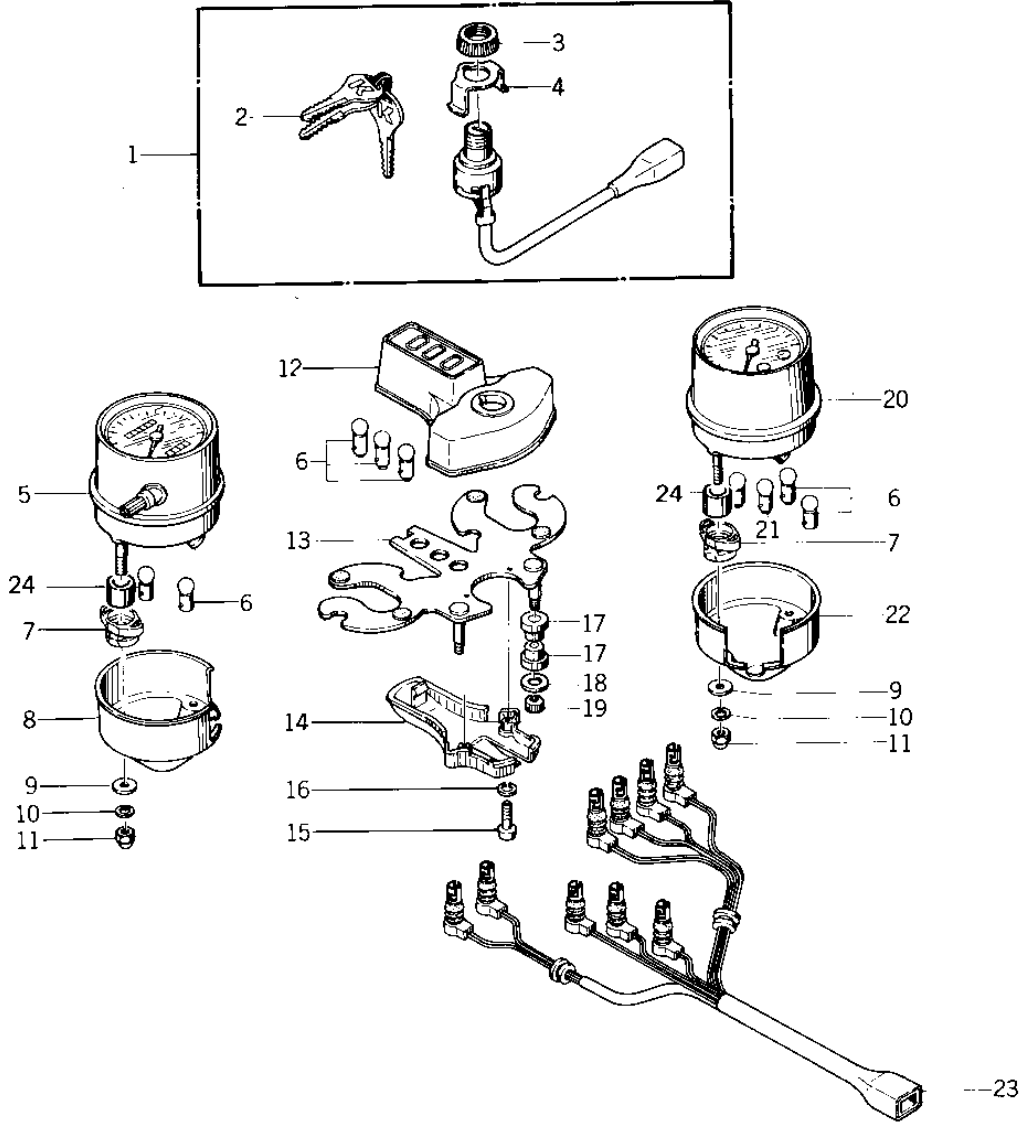

1975 KZ400-D PARTS DIAGRAM

METERS/IGNITION SWITCH ('74 -'75 KZ400/K

1975 KZ400-D PARTS LIST

METERS/IGNITION SWITCH ('74 -'75 KZ400/K

ITEM NAME	PART NUMBER	QUANTITY
SWITCH ASSY IGNITION (Ref # 1)	27005-075	1
KEY SET, #771 (Ref # 2)	27008-064-71	1
KEY SET, #772 (Ref # 2)	27008-064-72	1
KEY SET,#773 (Ref # 2)	27008-064-73	1
KEY SET,#774 (Ref # 2)	27008-064-74	1
KEY SET, #775 (Ref # 2)	27008-064-75	1
KEY SET, #776 (Ref # 2)	27008-064-76	1
KEY SET, #777 (Ref # 2)	27008-064-77	1
KEY SET, #778 (Ref # 2)	27008-064-78	1
KEY SET, #779 (Ref # 2)	27008-064-79	1
KEY SET, #780 (Ref # 2)	27008-064-80	1
KEY,BLANK (Ref # 2)	27008-1013	AR
NUT,IGNITION SW LOCK (Ref # 3)	27007-004	1
HOLDER,IGNITION SW (Ref # 4)	27019-004	1
SPEEDOMETER ASSY,MPH (Ref # 5)	25005-126	1
SPEEDOMETER ASSY,MPH (Ref # 5)	25005-126	1
SPEEDO ASSY,KPH (Canada) (Ref # 5)	25005-127	1
BULB 12V 3W (Ref # 6)	92069-018	8
DAMPER RUBBER,METER (Ref # 7)	92075-254	4
DAMPER RUBBER (Ref # 7)	92075-268	4
COVER SPEEDOMETER (Ref # 8)	25012-020	1
WASHER PLAIN 5MM (Ref # 9)	411B0500	4
WASHER SPRING 5MM (Ref # 10)	461F0500	4
NUT-CAP,5MM (Ref # 11)	322N0500	4
COVER INDICATOR LIGHT (Ref # 12)	25023-013	1
BRACKET METER (Ref # 13)	25008-037	1
COVER METER BRACKET (Ref # 14)	25024-005	1
SCREW-PAN-CRSOSS,4X12 (Ref # 15)	220B0412	2
WASHER SPRING 4MM (Ref # 16)	461F0400	2

1975 KZ400-D PARTS LIST

METERS/IGNITION SWITCH ('74 -'75 KZ400/K

ITEM NAME	PART NUMBER	QUANTITY
DAMPER RUBBER (Ref # 17)	92075-257	4
WASHER,PLAIN,6MM (Ref # 18)	92022-284	2
NUT 6MM (Ref # 19)	311B0600	2
TACHOMETER ASSY (Ref # 20)	25016-027	1
BULB 12V 1.5W (Ref # 21)	92069-017	1
COVER TACHOMETER (Ref # 22)	25012-019	1
SOCKET SPEEDO&TACHO (Ref # 23)	25011-047	1
COLLAR (Ref # 24)	92027-244	4