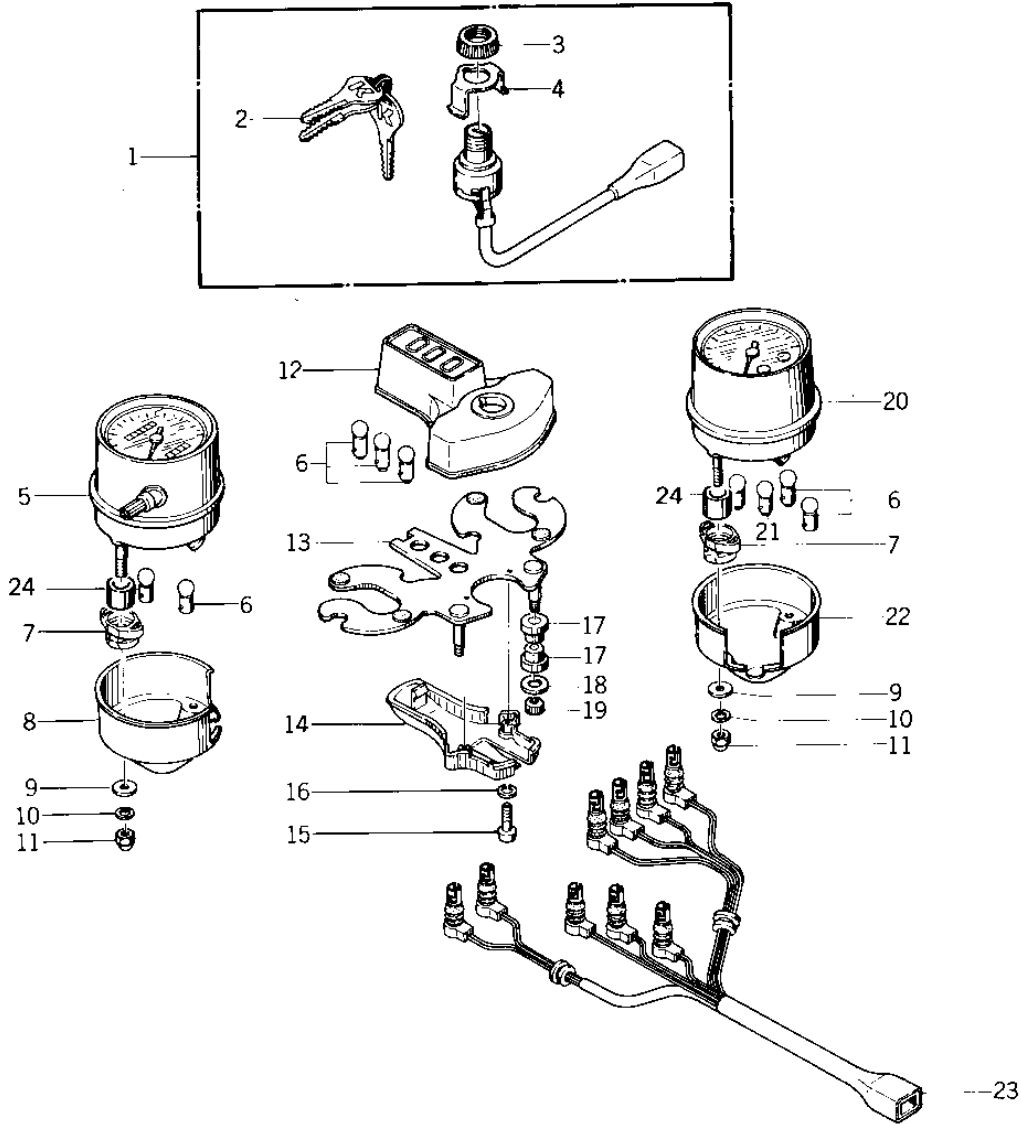

# 1975 KZ400-D PARTS DIAGRAM

METERS/IGNITION SWITCH ('74 -'75 KZ400/K

# 1975 KZ400-D PARTS LIST

METERS/IGNITION SWITCH ('74 -'75 KZ400/K)

ITEM NAME	PART NUMBER	QUANTITY
SWITCH ASSY IGNITION (Ref # 1)	27005-075	1
KEY SET, #771 (Ref # 2)	27008-064-71	1
KEY SET, #772 (Ref # 2)	27008-064-72	1
KEY SET,#773 (Ref # 2)	27008-064-73	1
KEY SET,#774 (Ref # 2)	27008-064-74	1
KEY SET, #775 (Ref # 2)	27008-064-75	1
KEY SET, #776 (Ref # 2)	27008-064-76	1
KEY SET, #777 (Ref # 2)	27008-064-77	1
KEY SET, #778 (Ref # 2)	27008-064-78	1
KEY SET, #779 (Ref # 2)	27008-064-79	1
KEY SET, #780 (Ref # 2)	27008-064-80	1
KEY,BLANK (Ref # 2)	27008-1013	AR
NUT,IGNITION SW LOCK (Ref # 3)	27007-004	1
HOLDER,IGNITION SW (Ref # 4)	27019-004	1
SPEEDOMETER ASSY,MPH (Ref # 5)	25005-126	1
SPEEDOMETER ASSY,MPH (Ref # 5)	25005-126	1
SPEEDO ASSY,KPH (Canada) (Ref # 5)	25005-127	1
BULB 12V 3W (Ref # 6)	92069-018	8
DAMPER RUBBER,METER (Ref # 7)	92075-254	4
DAMPER RUBBER (Ref # 7)	92075-268	4
COVER SPEEDOMETER (Ref # 8)	25012-020	1
WASHER PLAIN 5MM (Ref # 9)	411B0500	4
WASHER SPRING 5MM (Ref # 10)	461F0500	4
NUT-CAP,5MM (Ref # 11)	322N0500	4
COVER INDICATOR LIGHT (Ref # 12)	25023-013	1
BRACKET METER (Ref # 13)	25008-037	1
COVER METER BRACKET (Ref # 14)	25024-005	1
SCREW-PAN-CRSOSS,4X12 (Ref # 15)	220B0412	2
WASHER SPRING 4MM (Ref # 16)	461F0400	2

# 1975 KZ400-D PARTS LIST

METERS/IGNITION SWITCH ('74 -'75 KZ400/K

ITEM NAME	PART NUMBER	QUANTITY
DAMPER RUBBER (Ref # 17)	92075-257	4
WASHER,PLAIN,6MM (Ref # 18)	92022-284	2
NUT 6MM (Ref # 19)	311B0600	2
TACHOMETER ASSY (Ref # 20)	25016-027	1
BULB 12V 1.5W (Ref # 21)	92069-017	1
COVER TACHOMETER (Ref # 22)	25012-019	1
SOCKET SPEEDO&TACHO (Ref # 23)	25011-047	1
COLLAR (Ref # 24)	92027-244	4