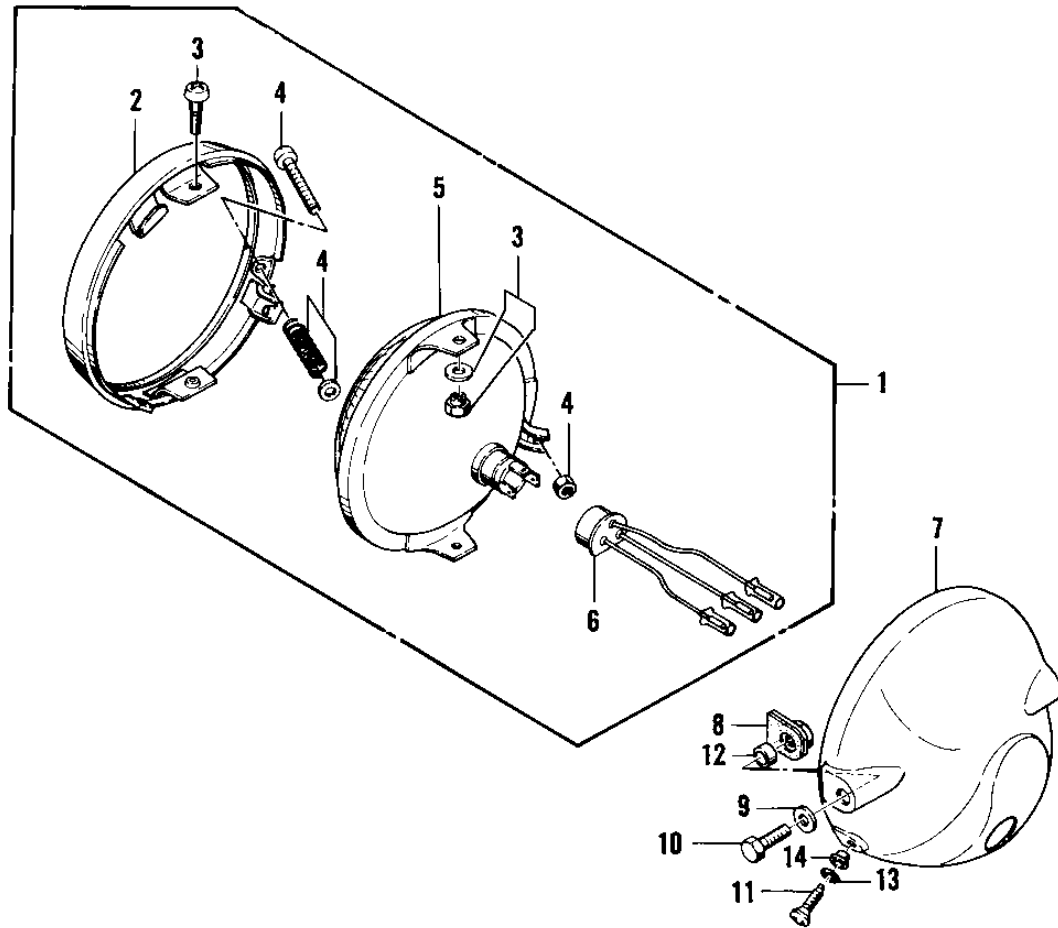

1975 KZ400-D PARTS DIAGRAM

HEADLIGHT ('74 -'75 KZ400/KZ400D)

1975 KZ400-D PARTS LIST

HEADLIGHT ('74 -'75 KZ400/KZ400D)

ITEM NAME	PART NUMBER	QUANTITY
LIGHT UNIT HEAD (Ref # 1)	23003-022	1
RIM HEAD LIGHT (Ref # 2)	23006-044	1
SCREW ASY LENS UNIT (Ref # 3)	23013-009	2
SCREW ASY FOCUS ADJST (Ref # 4)	23013-008	1
LENS UNIT HEAD LIGHT (Ref # 5)	23007-059	1
SOCKET ASSY,HEAD LAMP (Ref # 6)	23008-037	1
BODY HEAD LIGHT RED (Ref # 7)	23005-047-2K	1
BODY HEAD LIGHT BLUE (Ref # 7)	23005-047-2L	1
BODY,HEAD LIGHT,BROWN (Ref # 7)	23005-047-2T	1
NUT 10MM (Ref # 8)	23020-021	2
WASHER PLAIN 10MM (Ref # 9)	411B1000	2
BOLT,HEX HEAD,10X25 (Ref # 10)	92007-045	2
BOLT,HEX HEAD,10X25 (Ref # 10)	92007-045	2
SCREW-PAN HEAD,5MM (Ref # 11)	92011-024	2
COLLAR,HEAD LIGHT (Ref # 12)	92027-231	2
WASHER SPRING 5MM (Ref # 13)	461F0500	2
WASHER (Ref # 14)	23021-010	2