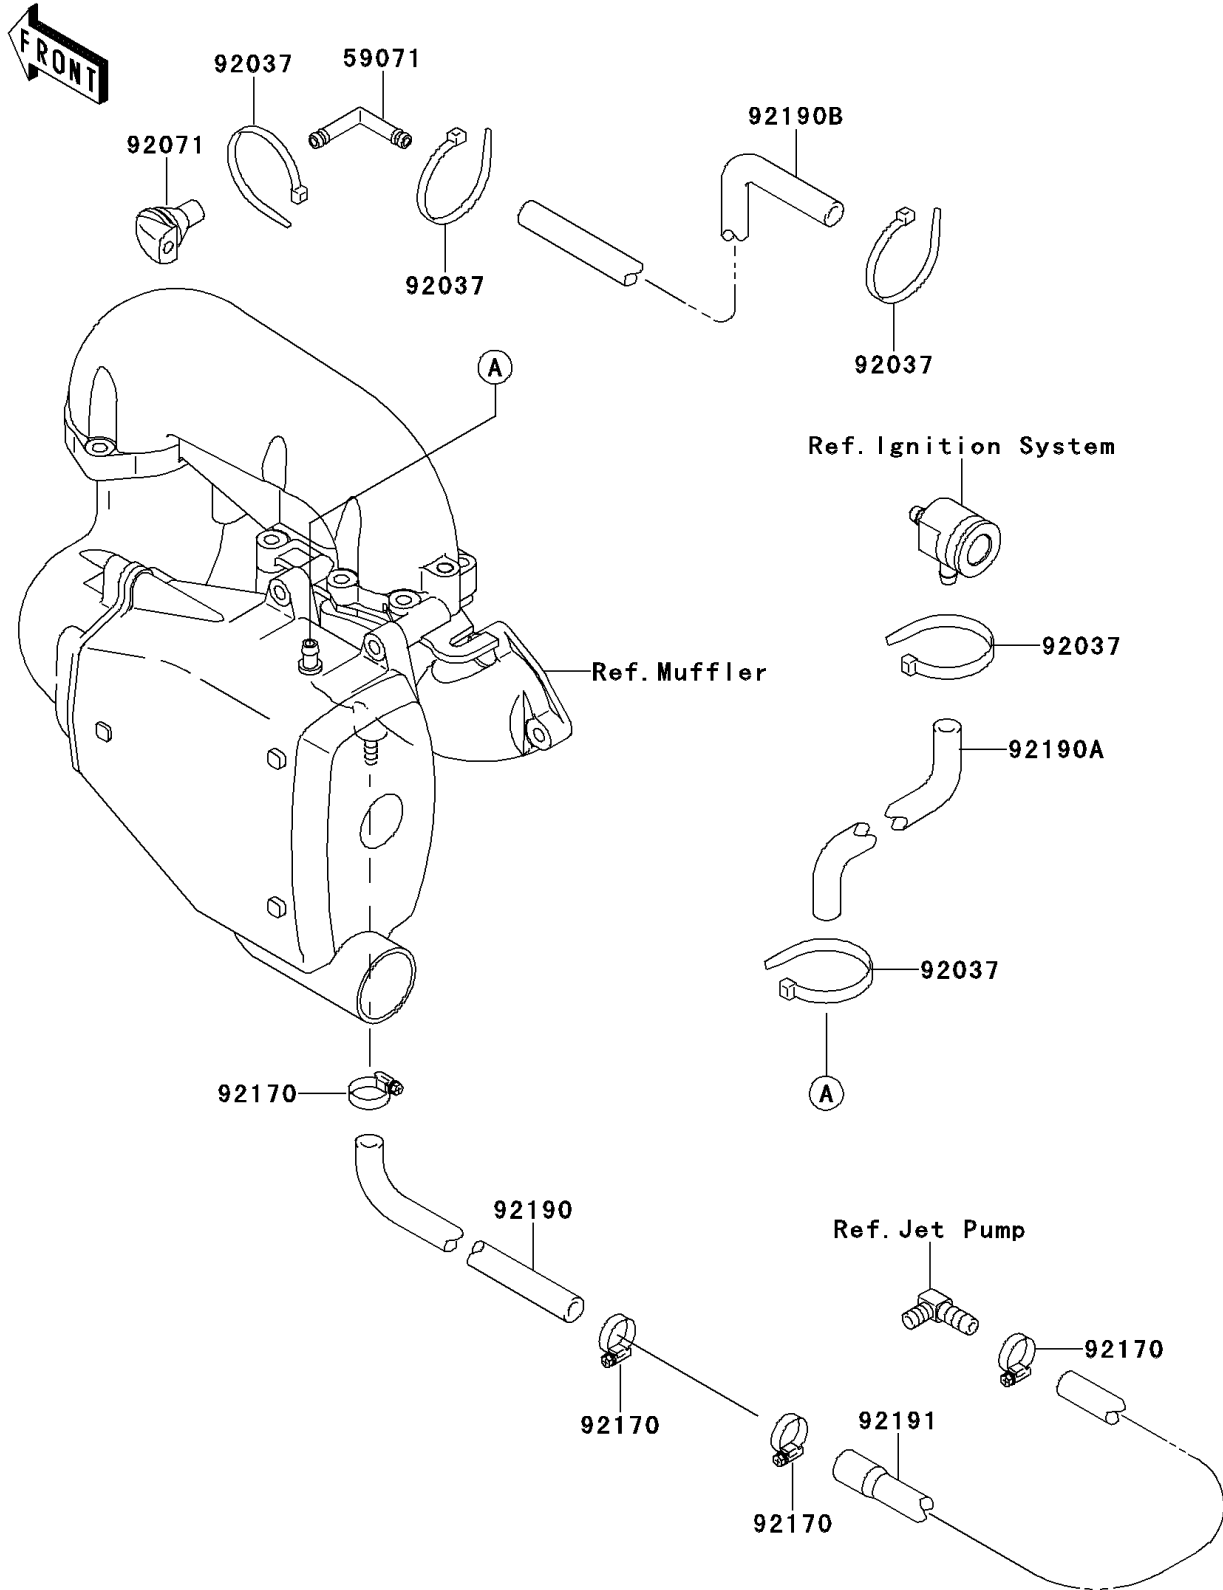

1997 750 SXi (Canada Only) PARTS DIAGRAM

Cooling

E3035

1997 750 SXi (Canada Only) PARTS LIST

Cooling

ITEM NAME	PART NUMBER	QUANTITY
JOINT (Ref # 59071)	59071-3736	1
CLAMP (Ref # 92037)	92037-1173	5
GROMMET (Ref # 92071)	92071-3799	1
CLAMP (Ref # 92170)	92170-3718	4
TUBE,9X16X450 (Ref # 92190)	92190-3914	1
TUBE (Ref # 92190A)	92190-3990	1
TUBE (Ref # 92190B)	92190-3991	1
TUBE,PUMP-HULL (Ref # 92191)	92191-3722	1