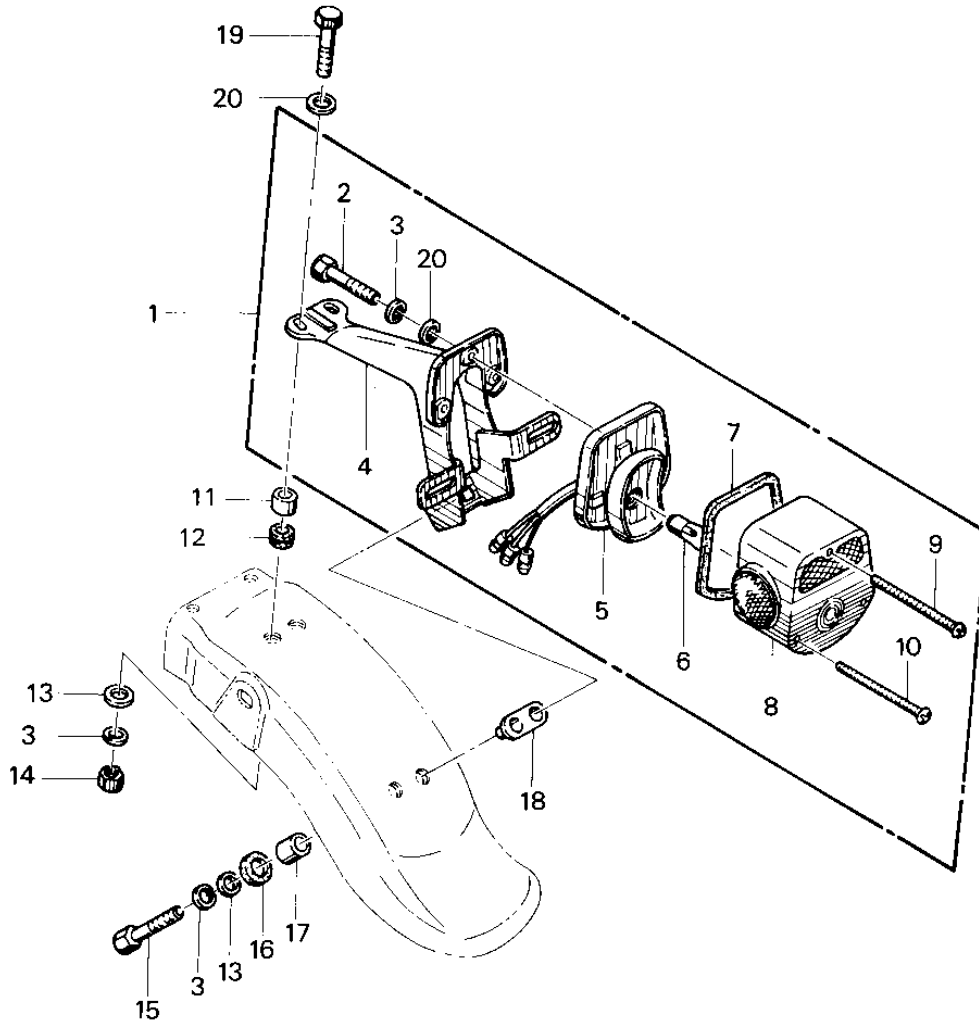

# 1975 KZ400-D PARTS DIAGRAM

TAILLIGHT ('74 -'75 KZ400/KZ400D)

R

100K

# 1975 KZ400-D PARTS LIST

TAILLIGHT ('74 -'75 KZ400/KZ400D)

ITEM NAME	PART NUMBER	QUANTITY
LIGHT ASSY TAIL BLACK (Ref # 1)	23024-059-10	1
BOLT-UPSET 6X14 (Ref # 2)	112B0614	3
WASHER SPRING 6MM (Ref # 3)	461F0600	7
BKT LICENSE PLT BLACK (Ref # 4)	23036-041-10	1
BODY-COMP-TAIL LAMP (Ref # 5)	23027-1019	1
BODY-COMP-TAIL LAMP (Ref # 5)	23027-1019	AL
BULB,12V 32/3CP (Ref # 6)	92069-059	1
GASKET,TAIL LAMP LENS (Ref # 7)	23028-019	1
LENS,TAIL LAMP (Ref # 8)	23026-028	1
SCREW (Ref # 9)	220R0455	1
SCREW (Ref # 9)	220R0455	AL
SCREW PAN HEAD 4X50 (Ref # 10)	220E0450	2
COLLAR,6.8X10X8.5 (Ref # 11)	92027-129	2
DAMPER RUBBER (Ref # 12)	92075-076	2
WASHER 6.5X20X1.6T (Ref # 13)	92022-125	4
NUT 6MM (Ref # 14)	311B0600	2
BOLT-UPSET (Ref # 15)	112G0625	2
DAMPER RUBBER,RR FEND (Ref # 16)	92075-121	2
COLLAR,REAR FENDER (Ref # 17)	92027-162	2
DAMPER RUBBER,FENDER (Ref # 18)	92075-273	1
BOLT 6X22 (Ref # 19)	112B0622	2
WASHER PLAIN 6MM (Ref # 20)	411B0600	5