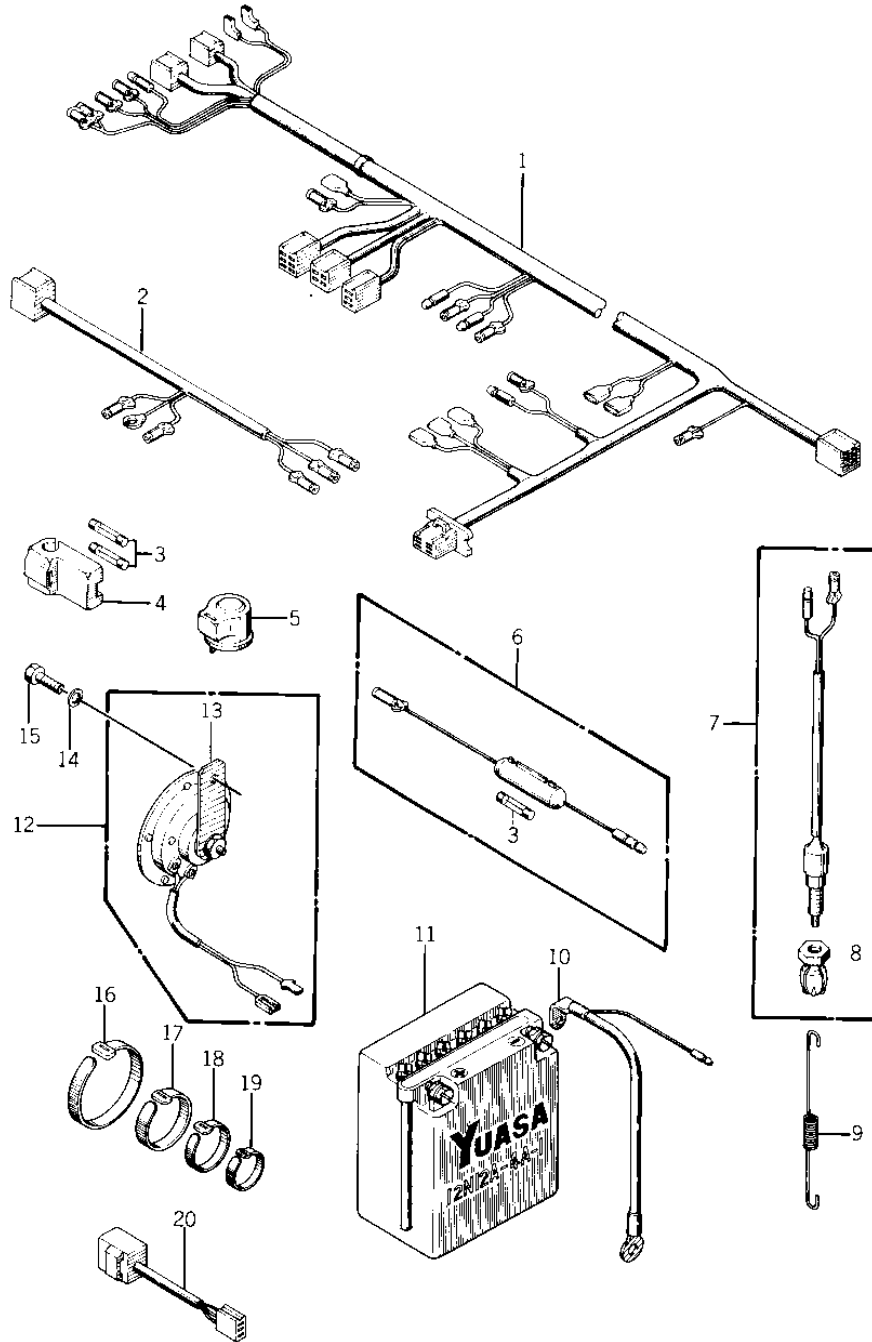

1974 KZ400 PARTS DIAGRAM

CHASSIS ELECTRICAL EQUIPMENT ('74 -'75 K)

F
—

1001

1974 KZ400 PARTS LIST

CHASSIS ELECTRICAL EQUIPMENT ('74 -'75 K

ITEM NAME	PART NUMBER	QUANTITY
WIRING HARNESS MAIN (Ref # 1)	26001-119	1
WIRING HARNESS REAR (Ref # 2)	26002-049	1
FUSE-20A (Ref # 3)	26006-005	3
HOLDER,SPARE FUSE (Ref # 4)	26016-002	1
RELAY-TURN SIGNAL (Ref # 5)	27002-011	1
FUSE ASSY 20A (Ref # 6)	26004-024	1
SWITCH,BRAKE LIGHT (Ref # 7)	27010-025	1
NUT,BRAKE LAMP SWITCH (Ref # 8)	27037-001	1
SPRING,BRAKE LIGHT SW (Ref # 9)	27011-015	1
WIRE BATTERY LEAD (Ref # 10)	26010-036	1
YUA BAT 12N12A-4A-1 (Ref # 11)	26012-045	1
HORN (Ref # 12)	27003-053	1
BRACKET,HORN (Ref # 13)	27038-002	4
WASHER SPRING 8MM (Ref # 14)	461F0800	1
BOLT-SMALL-UPSET,8X14 (Ref # 15)	115B0814	1
BAND,LONG (Ref # 16)	92072-032	5
BAND,MIDDLE (Ref # 17)	92072-031	5
BAND,SHORT (Ref # 18)	92072-030	10
BAND,BREATHER WIRE (Ref # 19)	92072-067	3
SWITCH,BK LIGHT IND (Ref # 20)	28019-002	1