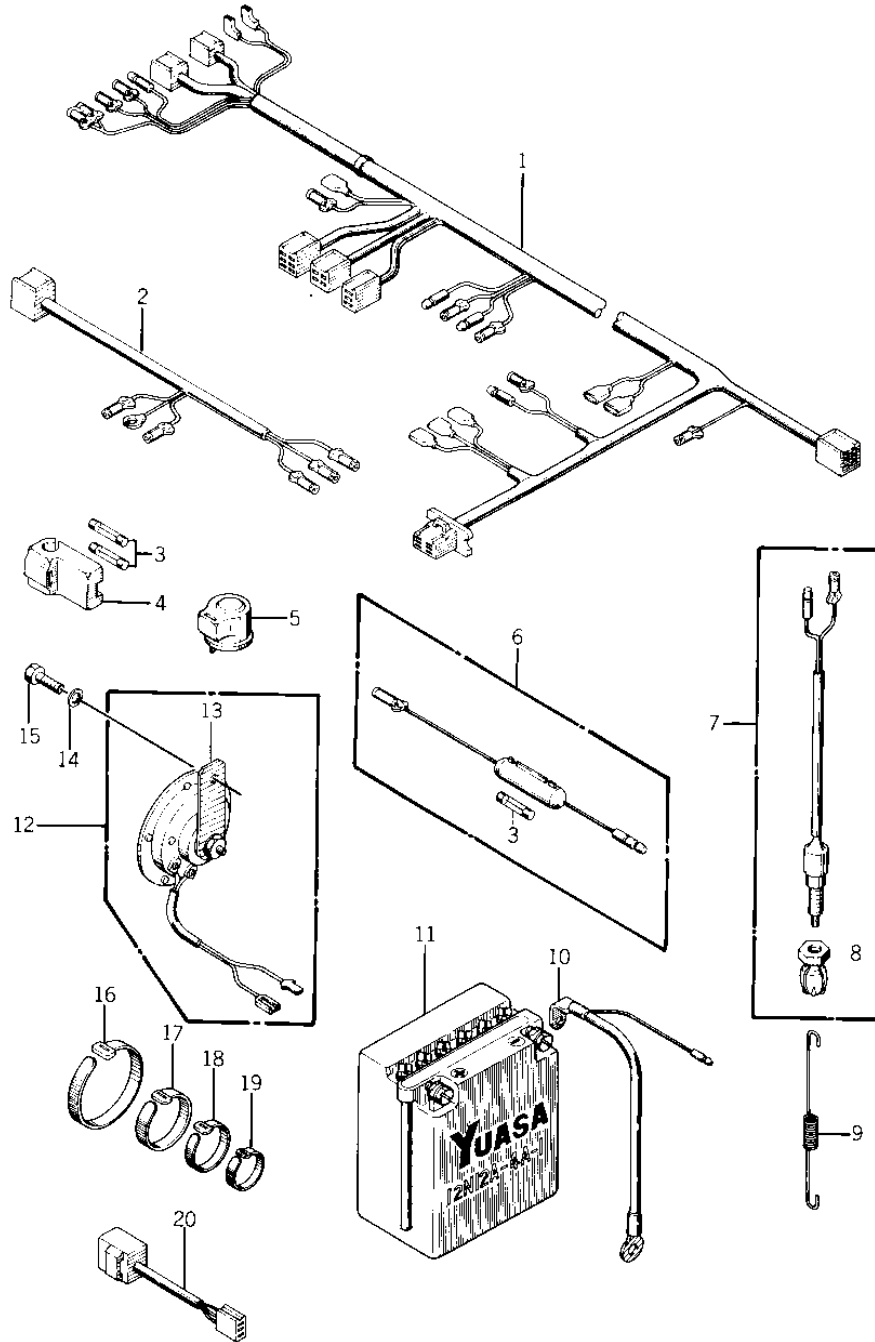

# 1975 KZ400-D PARTS DIAGRAM

CHASSIS ELECTRICAL EQUIPMENT ('74 -'75 K)

F

1001

# 1975 KZ400-D PARTS LIST

## CHASSIS ELECTRICAL EQUIPMENT ('74 -'75 K

ITEM NAME	PART NUMBER	QUANTITY
WIRING HARNESS MAIN (Ref # 1)	26001-119	1
WIRING HARNESS REAR (Ref # 2)	26002-049	1
FUSE-20A (Ref # 3)	26006-005	3
HOLDER,SPARE FUSE (Ref # 4)	26016-002	1
RELAY-TURN SIGNAL (Ref # 5)	27002-011	1
FUSE ASSY 20A (Ref # 6)	26004-024	1
SWITCH,BRAKE LIGHT (Ref # 7)	27010-025	1
NUT,BRAKE LAMP SWITCH (Ref # 8)	27037-001	1
SPRING,BRAKE LIGHT SW (Ref # 9)	27011-015	1
WIRE BATTERY LEAD (Ref # 10)	26010-036	1
YUA BAT 12N12A-4A-1 (Ref # 11)	26012-045	1
HORN (Ref # 12)	27003-053	1
BRACKET,HORN (Ref # 13)	27038-002	4
WASHER SPRING 8MM (Ref # 14)	461F0800	1
BOLT-SMALL-UPSET,8X14 (Ref # 15)	115B0814	1
BAND,LONG (Ref # 16)	92072-032	5
BAND,MIDDLE (Ref # 17)	92072-031	5
BAND,SHORT (Ref # 18)	92072-030	10
BAND,BREATHER WIRE (Ref # 19)	92072-067	3
SWITCH,BK LIGHT IND (Ref # 20)	28019-002	1