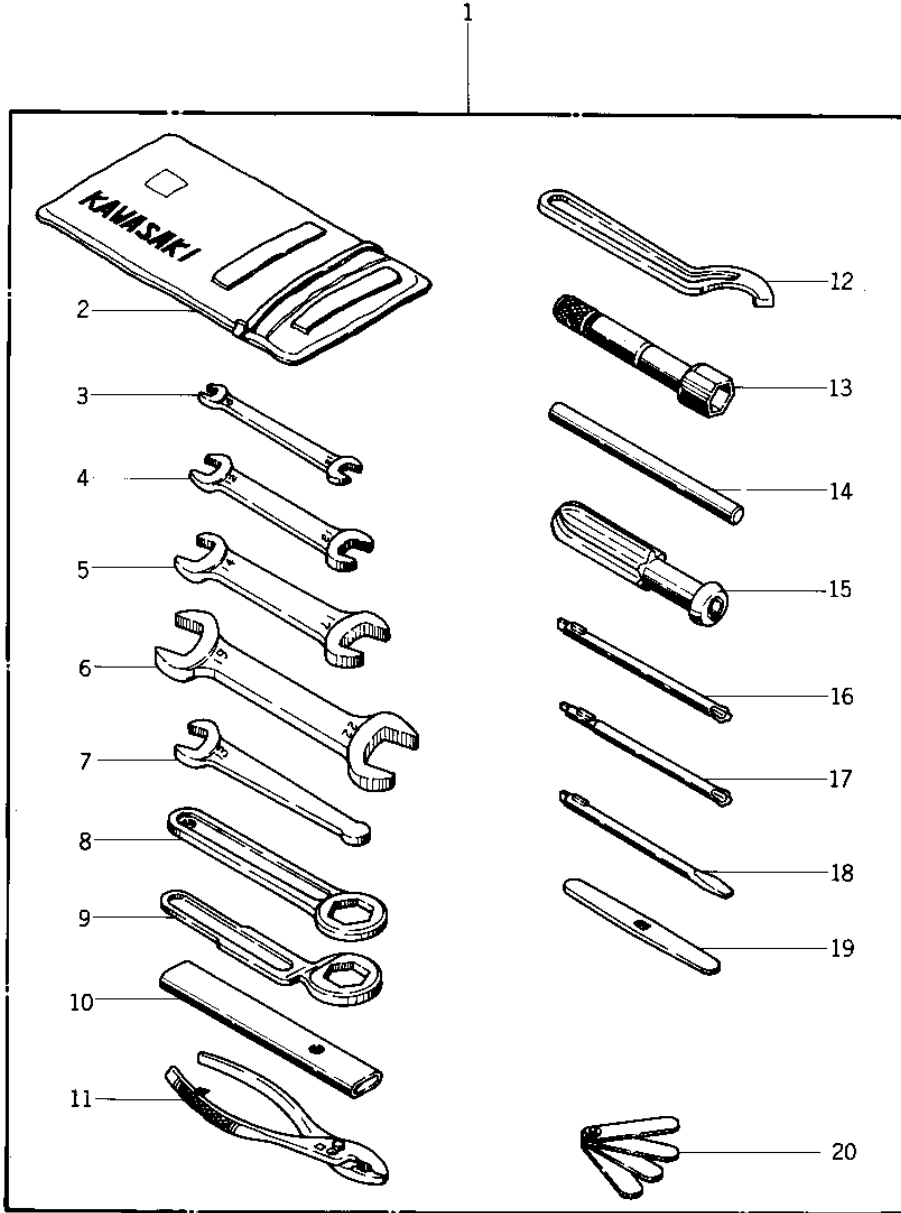

1975 KZ400-D PARTS DIAGRAM

OWNER TOOLS ('74 -'75 KZ400/KZ400D)

1975 KZ400-D PARTS LIST

OWNER TOOLS ('74 -'75 KZ400/KZ400D)

| ITEM NAME | PART NUMBER | QUANTITY |
|----------------------------------|-------------|----------|
| *** N.L.A.*** (Canada) (Ref # 1) | 56007-045 | 1 |
| BAG,TOOL (Ref # 2) | 56008-009 | 1 |
| WRENCH,OPEN,8X10 (Ref # 3) | 92126-001 | 1 |
| WRENCH,OPEN END,12X13 (Ref # 4) | 92126-002 | 1 |
| TOOL-WRENCH,OPEN END, (Ref # 5) | 92110-1153 | 1 |
| 92110-1010 (Canada) (Ref # 6) | 92126-007 | 1 |
| *** N.L.A.*** (Canada) (Ref # 7) | 92126-009 | 1 |
| TOOL-WRENCH,BOX END,2 (Ref # 8) | 92110-1147 | 1 |
| WRENCH,BOX,32MM (Ref # 9) | 92108-010 | 1 |
| WRENCH,BOX,32MM (Ref # 10) | 92111-004 | 1 |
| PLIERS,160MM (Ref # 11) | 92112-003 | 1 |
| 92110-1035 (Canada) (Ref # 12) | 92108-007 | 1 |
| WRENCH,SPARK PLUG (Ref # 13) | 92110-018 | 1 |
| BAR,SPARK PLUG WRENCH (Ref # 14) | 92111-005 | 1 |
| 92106-1001 (Canada) (Ref # 15) | 92106-004 | 1 |
| TOOL-DRIVER (Ref # 16) | 92107-1052 | 1 |
| 92107-1002 (Canada) (Ref # 17) | 92107-008 | 1 |
| 92107-1052 (Canada) (Ref # 18) | 92107-007 | 1 |
| LEVER,SCREW DRIVER (Ref # 19) | 92111-006 | 1 |
| GAUGE,THICKNESS (Ref # 20) | 92128-002 | 1 |