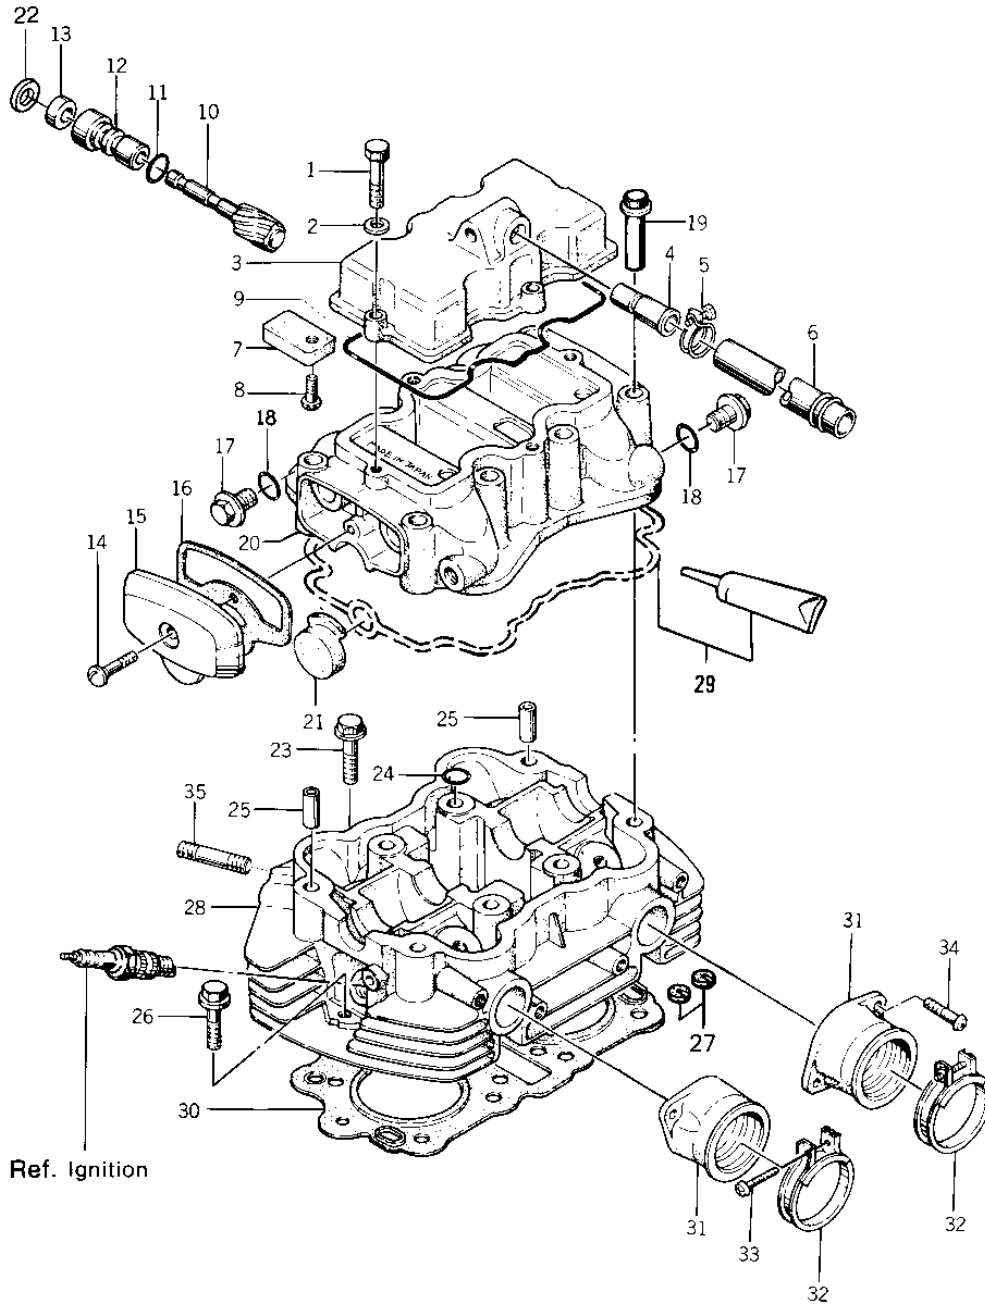

1976 KZ400-D3 PARTS DIAGRAM

CYLINDER HEAD/COVERS ('76 -'77 KZ400 - D

1976 KZ400-D3 PARTS LIST

CYLINDER HEAD/COVERS ('76 -'77 KZ400 - D

ITEM NAME	PART NUMBER	QUANTITY
BOLT HEX HEAD 8X28 (Ref # 1)	114G0828	4
WASHER PLAIN 8MM (Ref # 2)	410B0800	4
COVER,BREATHER (Ref # 3)	14070-005	1
BREATHER JOINT (Ref # 4)	14067-006	1
CLAMP,BREATHER HOSE (Ref # 5)	92037-123	2
CLAMP,BREATHER HOSE (Ref # 5)	92037-192	2
HOSE,BREATHER (Ref # 6)	92059-125	1
PLATE,BREATHER (Ref # 7)	14068-006	1
"O" RING,BREATHER COV (Ref # 9)	92055-064	1
GEAR,TACHOMETER (Ref # 10)	13223-009	1
RING-O,10MM (Ref # 11)	92055-1149	1
GUIDE,TACHOMETER GEAR (Ref # 12)	92087-011	1
OIL SEAL (Ref # 13)	92050-075	1
SCREW OVL CNTSK 6X25 (Ref # 14)	222E0625	2
CAP,CYL HEAD COVER (Ref # 15)	11027-003	2
GASKET,CYL HEAD COVER (Ref # 16)	11023-007	2
PLUG (Ref # 17)	92066-066	4
RING-O (Ref # 18)	92055-1146	4
NUT,CYLINDER HEAD (Ref # 19)	92015-071	8
COVER,CYLINDER HEAD (Ref # 20)	11022-013-2H	1
COVER,CYLINDER HEAD (Ref # 20)	11022-013-2H	1
CAP,CLY HEAD COVER (Ref # 21)	92073-035	2
GASKET,TACHO GEAR (Ref # 22)	92065-104	1
BOLT, HEX HEAD, 6X34 (Ref # 23)	92003-159	2
"O" RING,HD COV BOLT (Ref # 24)	92055-067	4
PIN,DOWEL,12MM (Ref # 25)	92042-031	2
BOLT, HEX HEAD, 8X34 (Ref # 26)	92003-153	2
DAMPER RUBBER,CYL HD (Ref # 27)	92075-255	8
CYLINDER HEAD,BARREL (Ref # 28)	11002-018-2H	1

1976 KZ400-D3 PARTS LIST

CYLINDER HEAD/COVERS ('76 -'77 KZ400 - D

ITEM NAME	PART NUMBER	QUANTITY
CLEAR SILICONE (Ref # 29)	K61079-007	AR
GASKET,CYLINDER HEAD (Ref # 30)	11004-1003	1
DUCT,ENGINE INTAKE (Ref # 31)	16065-037	2
DUCT,ENGINE INTAKE (Ref # 31)	16065-048	2
CLAMP,57MM,BLACK (Ref # 32)	92037-1452	2
CLAMP,CARBURETOR (Ref # 32)	92037-1021	2
SCREW-PAN-CROS (Ref # 33)	220B0535	2
SCREW-PAN-CROS,5X25 (Ref # 33)	220B0525	2
SCREW PAN HEAD 6X18 (Ref # 34)	220B0618	4
STUD,6X46 (Ref # 35)	92004-049	4