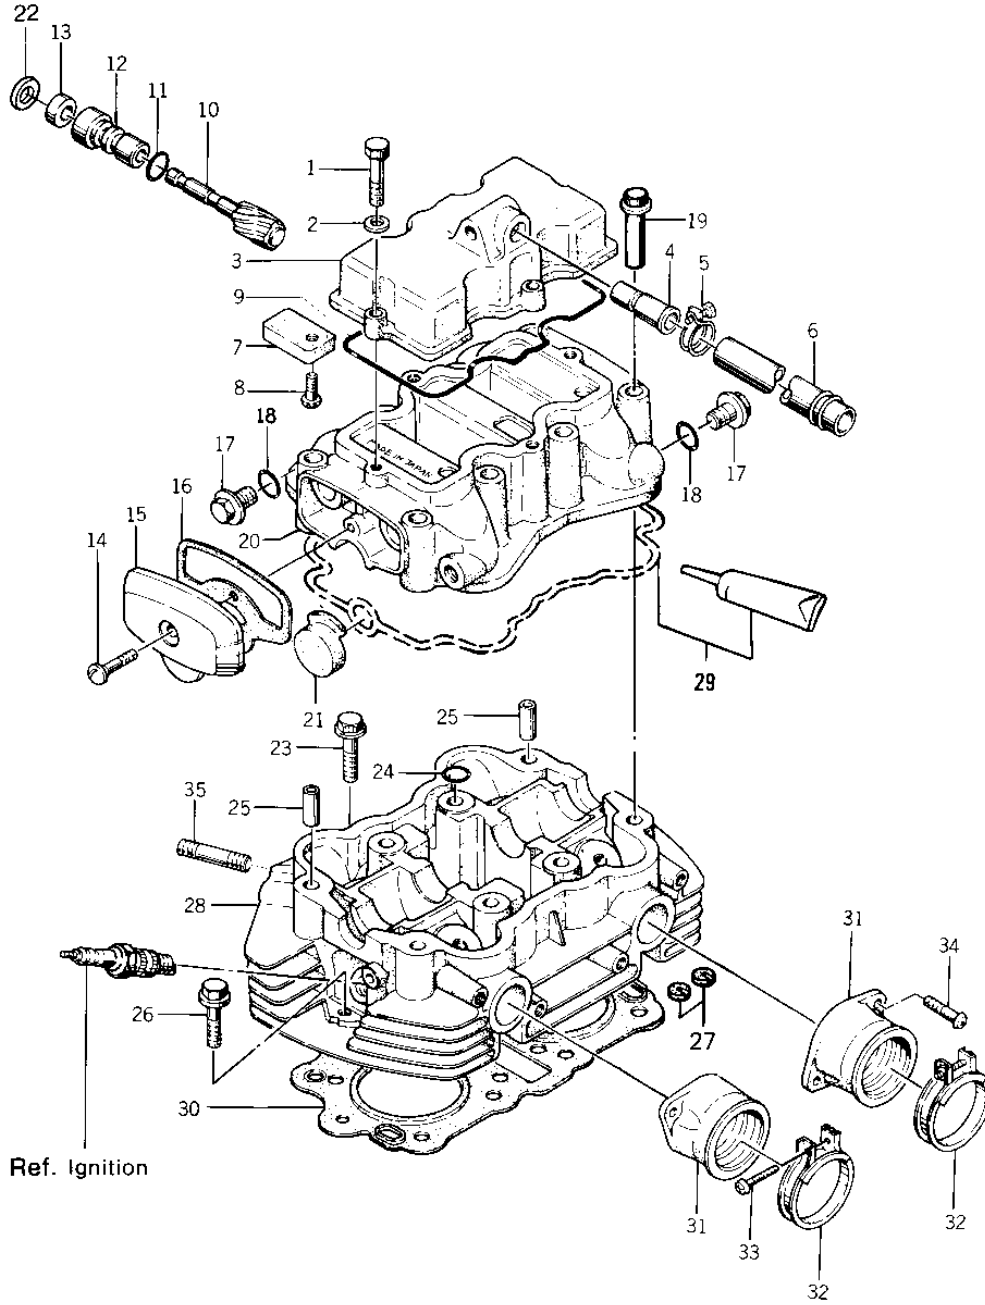

# 1977 KZ400-D4 PARTS DIAGRAM

CYLINDER HEAD/COVERS ('76 -'77 KZ400 - D

# 1977 KZ400-D4 PARTS LIST

CYLINDER HEAD/COVERS ('76 -'77 KZ400 - D

ITEM NAME	PART NUMBER	QUANTITY
BOLT HEX HEAD 8X28 (Ref # 1)	114G0828	4
WASHER PLAIN 8MM (Ref # 2)	410B0800	4
COVER,BREATHER (Ref # 3)	14070-005	1
BREATHER JOINT (Ref # 4)	14067-006	1
CLAMP,BREATHER HOSE (Ref # 5)	92037-123	2
CLAMP,BREATHER HOSE (Ref # 5)	92037-192	2
HOSE,BREATHER (Ref # 6)	92059-125	1
PLATE,BREATHER (Ref # 7)	14068-006	1
"O" RING,BRETHER COV (Ref # 9)	92055-064	1
GEAR,TACHOMETER (Ref # 10)	13223-009	1
RING-O,10MM (Ref # 11)	92055-1149	1
GUIDE,TACHOMETER GEAR (Ref # 12)	92087-011	1
OIL SEAL (Ref # 13)	92050-075	1
SCREW OVL CNTSK 6X25 (Ref # 14)	222E0625	2
CAP,CYL HEAD COVER (Ref # 15)	11027-003	2
GASKET,CYL HEAD COVER (Ref # 16)	11023-007	2
PLUG (Ref # 17)	92066-066	4
RING-O (Ref # 18)	92055-1146	4
NUT,CYLINDER HEAD (Ref # 19)	92015-071	8
COVER,CYLINDER HEAD (Ref # 20)	11022-013-2H	1
COVER,CYLINDER HEAD (Ref # 20)	11022-013-2H	1
CAP,CLY HEAD COVER (Ref # 21)	92073-035	2
GASKET,TACHO GEAR (Ref # 22)	92065-104	1
BOLT, HEX HEAD, 6X34 (Ref # 23)	92003-159	2
"O" RING,HD COV BOLT (Ref # 24)	92055-067	4
PIN,DOWEL,12MM (Ref # 25)	92042-031	2
BOLT, HEX HEAD, 8X34 (Ref # 26)	92003-153	2
DAMPER RUBBER,CYL HD (Ref # 27)	92075-255	8
CYLINDER HEAD,BARREL (Ref # 28)	11002-018-2H	1

## 1977 KZ400-D4 PARTS LIST

CYLINDER HEAD/COVERS ('76 -'77 KZ400 - D

ITEM NAME	PART NUMBER	QUANTITY
CLEAR SILICONE (Ref # 29)	K61079-007	AR
GASKET,CYLINDER HEAD (Ref # 30)	11004-1003	1
DUCT,ENGINE INTAKE (Ref # 31)	16065-037	2
DUCT,ENGINE INTAKE (Ref # 31)	16065-048	2
CLAMP,57MM,BLACK (Ref # 32)	92037-1452	2
CLAMP,CARBURETOR (Ref # 32)	92037-1021	2
SCREW-PAN-CROS (Ref # 33)	220B0535	2
SCREW-PAN-CROS,5X25 (Ref # 33)	220B0525	2
SCREW PAN HEAD 6X18 (Ref # 34)	220B0618	4
STUD,6X46 (Ref # 35)	92004-049	4