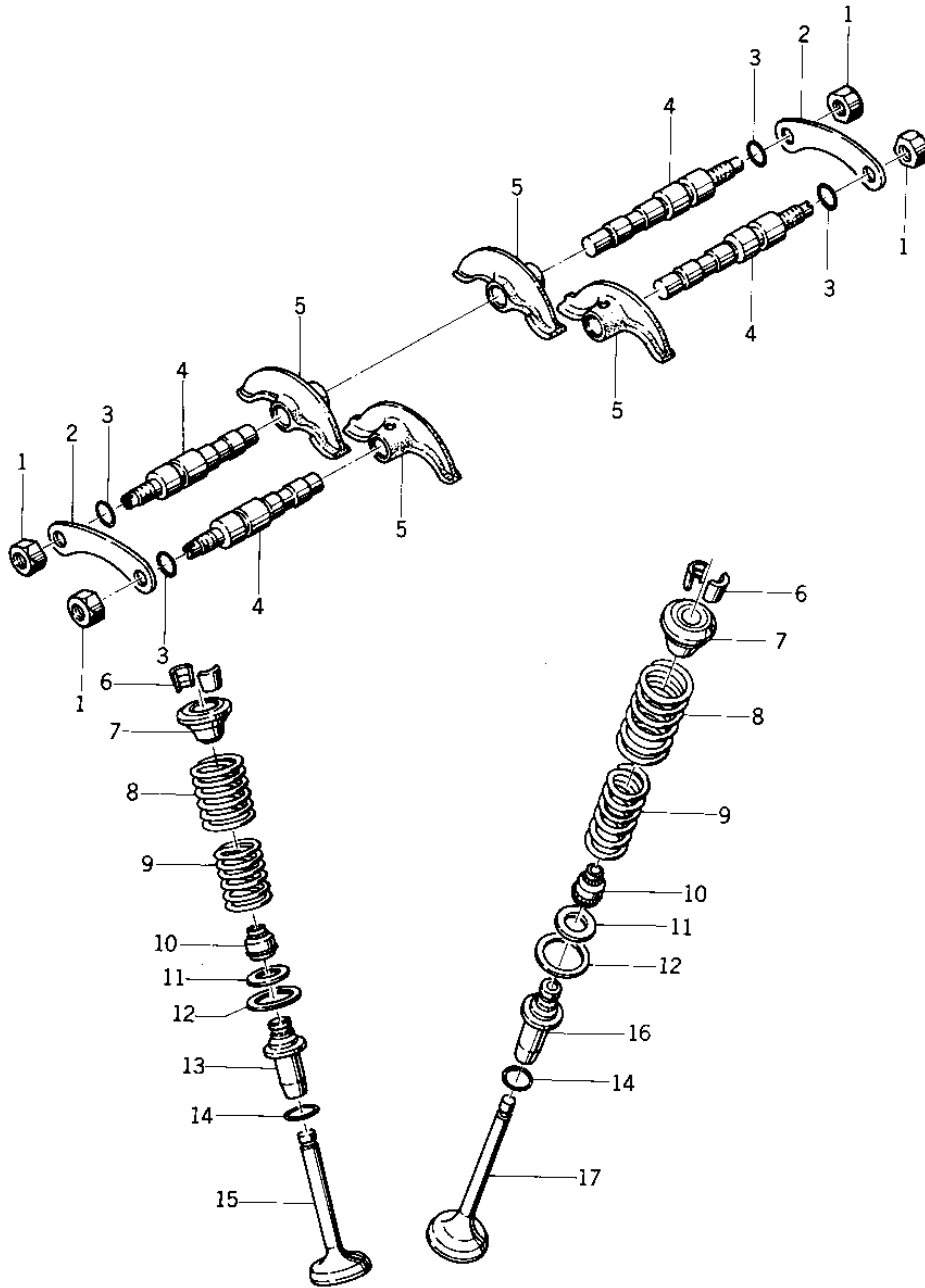

1976 KZ400-D3 PARTS DIAGRAM

ROCKER ARMS/VALVES ('76 -'77 KZ400 - D3/)

F
—

*II

101

1976 KZ400-D3 PARTS LIST

ROCKER ARMS/VALVES ('76 -'77 KZ400 - D3/

ITEM NAME	PART NUMBER	QUANTITY
NUT,8M/M (Ref # 1)	314G0800	4
NUT,8M/M (Ref # 1)	314G0800	4
WASHER,LOCK (Ref # 2)	92088-022	2
"O" RING (Ref # 3)	92055-098	4
SHAFT,ROCKER (Ref # 4)	12020-003	4
ARM,ROCKER (Ref # 5)	12016-011	4
COLLAR,VALUE SPRING (Ref # 6)	12011-002	8
SPLIT KEEPER (Ref # 6)	12011-004	8
RETAINER,VALVE SPRING (Ref # 7)	12009-006	4
SPRING,OUTER VALVE (Ref # 8)	12007-013	4
SPRING,INNER VALVE (Ref # 9)	12007-014	4
OIL SEAL,RV37129.5 (Ref # 10)	92049-016	4
SEAT,VLV INNER SPRING (Ref # 11)	12010-006	4
SEAT,VLV OUTER SPRING (Ref # 12)	12010-005	4
GUIDE,EXHAUST VALVE (Ref # 13)	49002-1010	2
GUIDE,EXHAUST VALVE (Ref # 13)	49002-1010	2
GUIDE,EXHAUST VALVE (Ref # 13)	49002-1010	2
"O" RING,VALVE GUIDE (Ref # 14)	92055-065	4
VALVE,EXHAUST (Ref # 15)	12005-006	2
VALVE,EXHAUST (Ref # 15)	12005-012	2
GUIDE,INLET VALVE (Ref # 16)	12013-003	2
GUIDE,INLET VALVE (Ref # 16)	12013-003	2
VALVE,INLET (Ref # 17)	12004-013	2
VALVE,INLET (Ref # 17)	12004-019	2
VALVE,INLET (Ref # 17)	12004-019	2