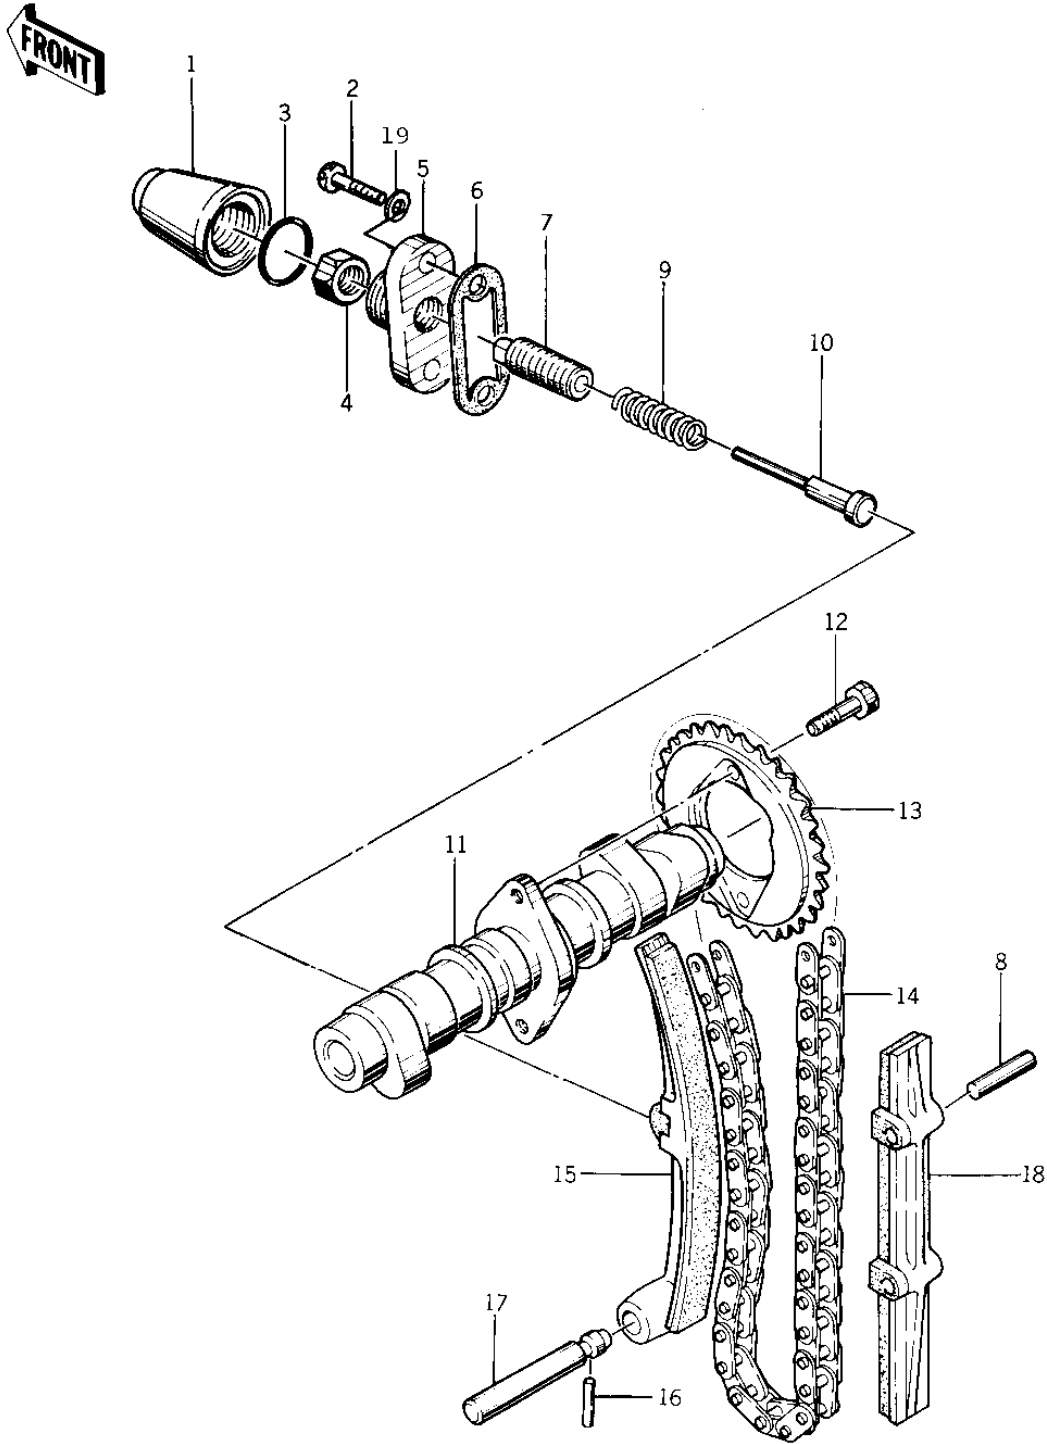

1976 KZ400-D3 PARTS DIAGRAM

CAMSHAFT/CHAIN/TENSIONER ('76 -'77 KZ400)

F
—

101

1976 KZ400-D3 PARTS LIST

CAMSHAFT/CHAIN/TENSIONER ('76 -'77 KZ400)

ITEM NAME	PART NUMBER	QUANTITY
CAP,CHAIN TENSIONER (Ref # 1)	12064-004	1
CAP,CHAIN TENSIONER (Ref # 1)	12064-004	1
BOLT-HEX HEAD,6X16 (Ref # 2)	92001-114	1
"O" RING (Ref # 3)	92055-104	1
NUT,LOCK (Ref # 4)	92016-054	1
HOLDER,CAM CHIN TENS (Ref # 5)	12047-004	1
GASKET,CHAIN TENSIONR (Ref # 6)	11009-1022	1
GUIDE,PUSH ROD (Ref # 7)	92001-1271	1
GUIDE,PUSH ROD (Ref # 7)	92001-1271	1
PIN,DOWEL,5X32 (Ref # 8)	551A0532	2
SPRING,CHAIN TENSINR (Ref # 9)	92081-131	1
ROD,PUSH (Ref # 10)	12054-002	1
SHAFT,CAM (Ref # 11)	12044-009	1
BOLT,SPROCKET FITTING (Ref # 12)	92003-208	2
BOLT,SPROCKET FITTING (Ref # 12)	92003-208	2
SPROCKET,CAM (Ref # 13)	12046-004	1
CHAIN CAM (Ref # 14)	21070-004	1
GUIDE,CAM CHAIN (Ref # 15)	12053-002	1
PIN,DOWEL,4X25 (Ref # 16)	551A0425	1
SHAFT,CHAIN GUIDE (Ref # 17)	12065-001	1
GUIDE,CHAIN,REAR (Ref # 18)	12053-1042	1
WASHER PLAIN 6MM (Ref # 19)	410B0600	2