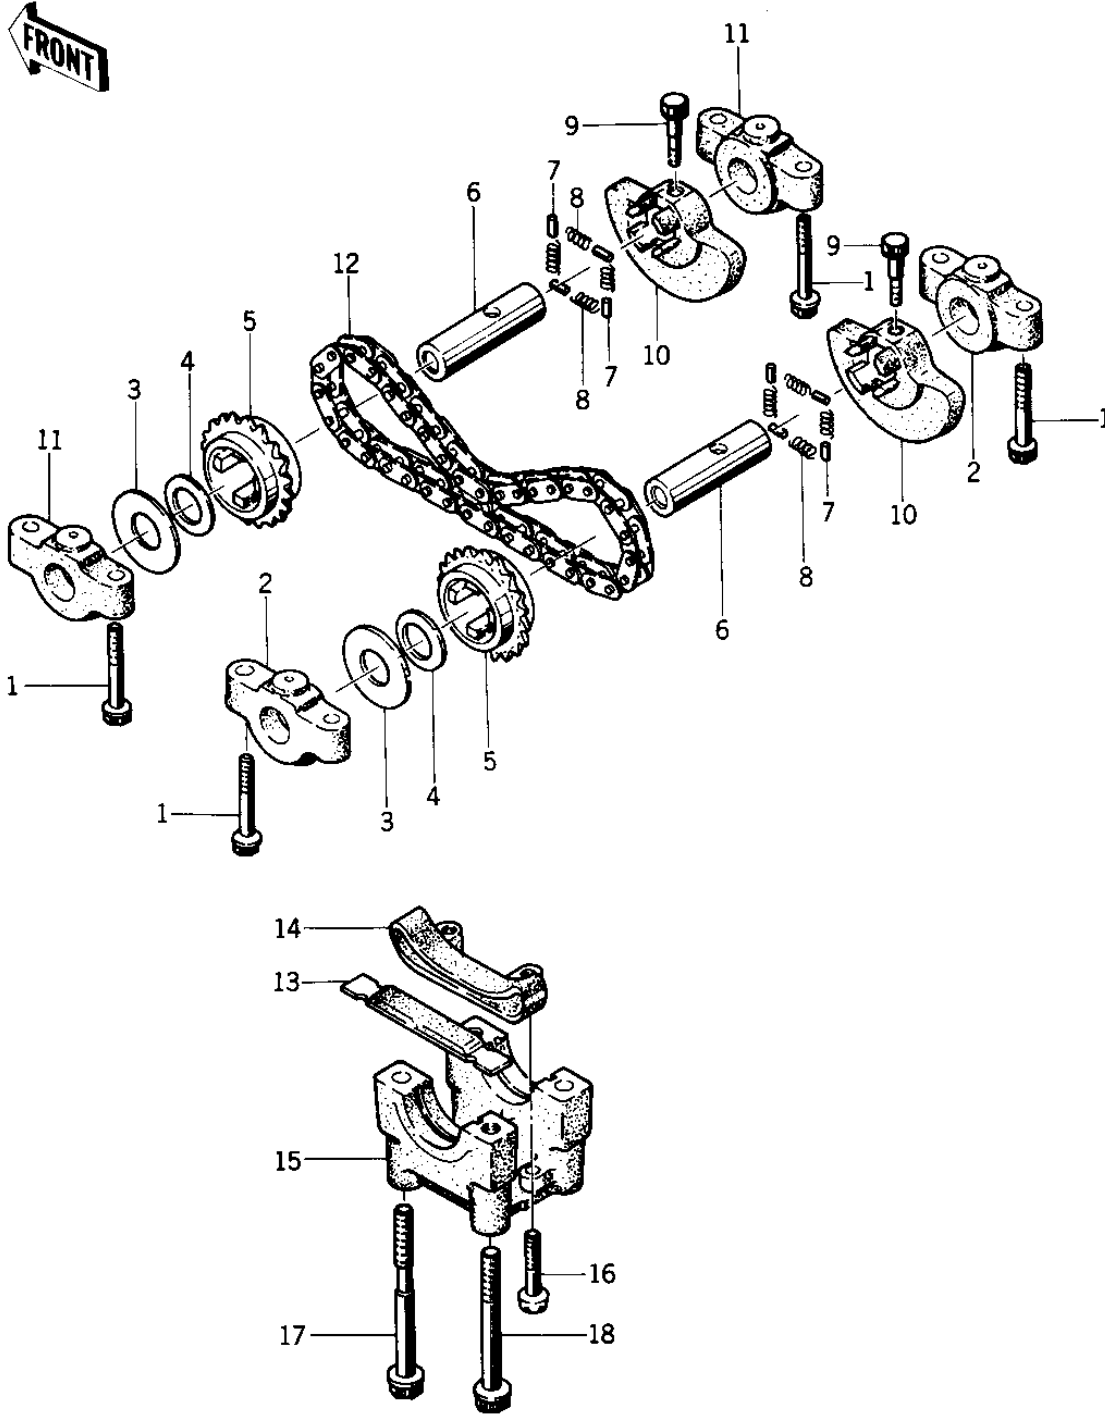

1976 KZ400-D3 PARTS DIAGRAM

BALANCER ('76 -'77 KZ400 - D3/D4)

1976 KZ400-D3 PARTS LIST

BALANCER ('76 -'77 KZ400 - D3/D4)

ITEM NAME	PART NUMBER	QUANTITY
BOLT,HEX HEAD,6X45 (Ref # 1)	92003-092	8
BOLT,6X43 (Ref # 1)	92002-1881	8
BRACKET B ,BALANCER (Ref # 2)	14081-008	2
BRACKET B ,BALANCER (Ref # 2)	14081-008	2
WASHER,BALANCER (Ref # 3)	92026-104	2
WASHER,BALANCER (Ref # 4)	92026-131	2
WASHER,BALANCER (Ref # 4)	92026-131	2
SPROCKET,BALANCER (Ref # 5)	12046-005	2
SHAFT,BALANCER (Ref # 6)	12052-006	2
PIN DOWEL 4X8 (Ref # 7)	610A0408	8
SPRING,BALANCER (Ref # 8)	92081-135	8
BOLT,6X32 (Ref # 9)	92003-229	2
BOLT,6X32 (Ref # 9)	92003-229	2
BALANCER (Ref # 10)	13041-004	2
BRACKET A ,BALANCER (Ref # 11)	14081-007	2
BRACKET A ,BALANCER (Ref # 11)	14081-007	2
CHAIN BALANCER (Ref # 12)	21070-006	1
SLIPPER (Ref # 13)	12053-004	1
GUIDE-CHAIN,BALANCER (Ref # 14)	12053-1051	1
UNAVAILABLE IN PRICE BOOK (Ref # 16)	220B630	2
BOLT (Ref # 17)	92001-1480	2
BOLT,HEX HEAD,8X81 (Ref # 18)	92003-108	2