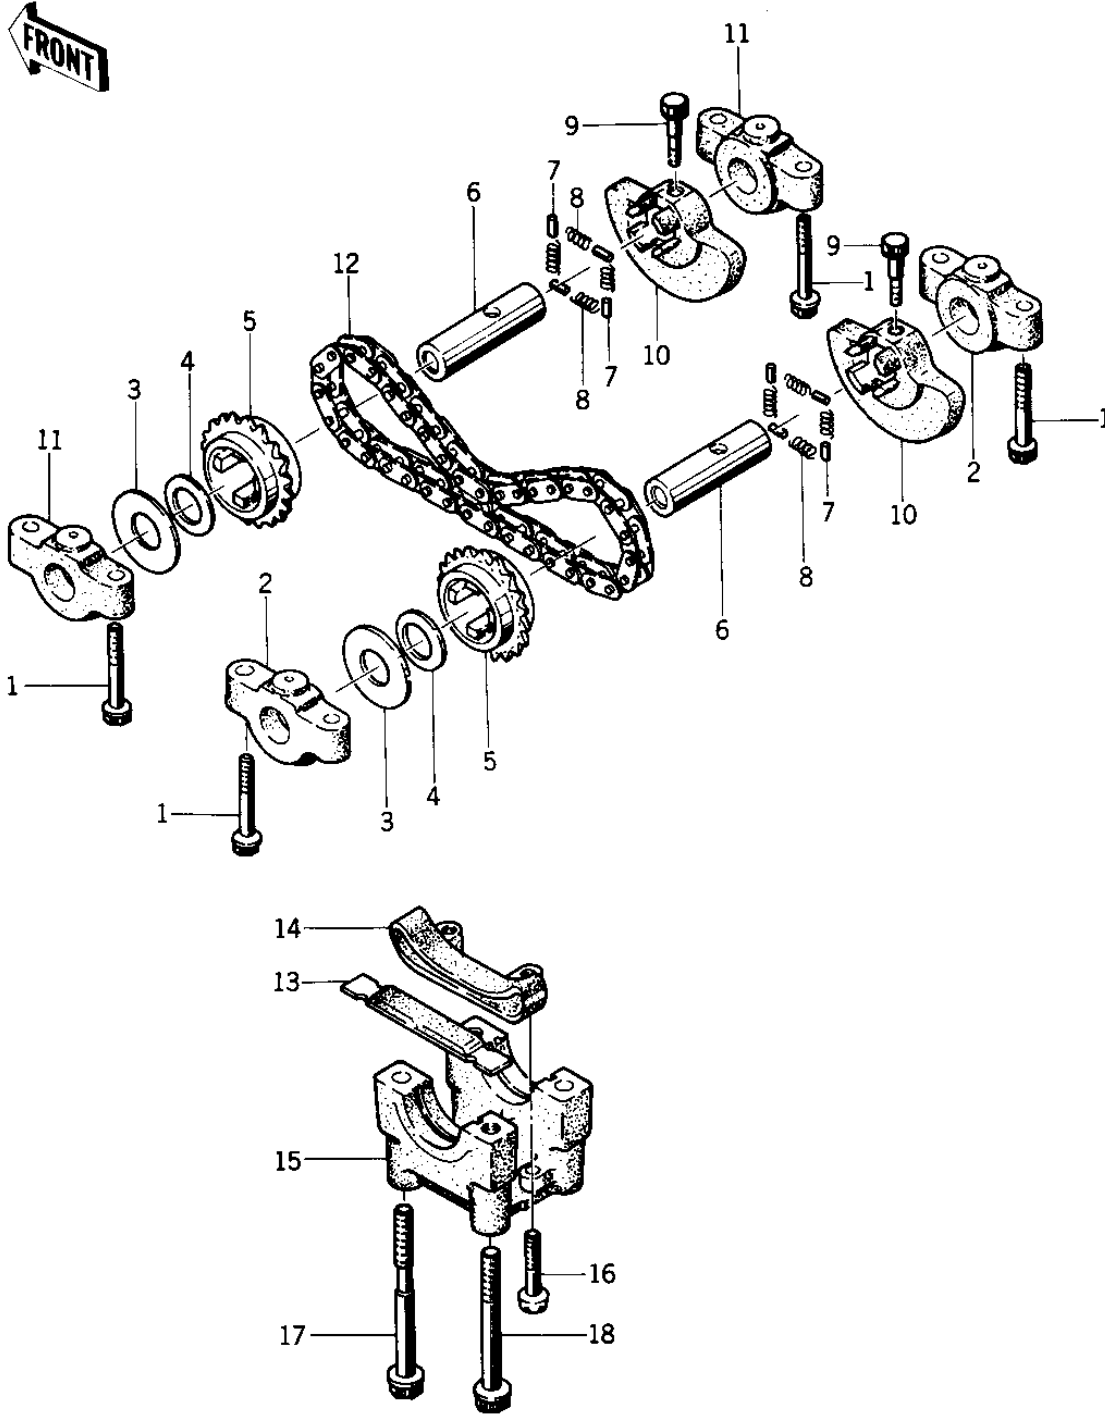

# 1976 KZ400-D3 PARTS DIAGRAM

BALANCER ('76 -'77 KZ400 - D3/D4)

# 1976 KZ400-D3 PARTS LIST

BALANCER ('76 -'77 KZ400 - D3/D4)

ITEM NAME	PART NUMBER	QUANTITY
BOLT,HEX HEAD,6X45 (Ref # 1)	92003-092	8
BOLT,6X43 (Ref # 1)	92002-1881	8
BRACKET B ,BALANCER (Ref # 2)	14081-008	2
BRACKET B ,BALANCER (Ref # 2)	14081-008	2
WASHER,BALANCER (Ref # 3)	92026-104	2
WASHER,BALANCER (Ref # 4)	92026-131	2
WASHER,BALANCER (Ref # 4)	92026-131	2
SPROCKET,BALANCER (Ref # 5)	12046-005	2
SHAFT,BALANCER (Ref # 6)	12052-006	2
PIN DOWEL 4X8 (Ref # 7)	610A0408	8
SPRING,BALANCER (Ref # 8)	92081-135	8
BOLT,6X32 (Ref # 9)	92003-229	2
BOLT,6X32 (Ref # 9)	92003-229	2
BALANCER (Ref # 10)	13041-004	2
BRACKET A ,BALANCER (Ref # 11)	14081-007	2
BRACKET A ,BALANCER (Ref # 11)	14081-007	2
CHAIN BALANCER (Ref # 12)	21070-006	1
SLIPPER (Ref # 13)	12053-004	1
GUIDE-CHAIN,BALANCER (Ref # 14)	12053-1051	1
UNAVAILABLE IN PRICE BOOK (Ref # 16)	220B630	2
BOLT (Ref # 17)	92001-1480	2
BOLT,HEX HEAD,8X81 (Ref # 18)	92003-108	2