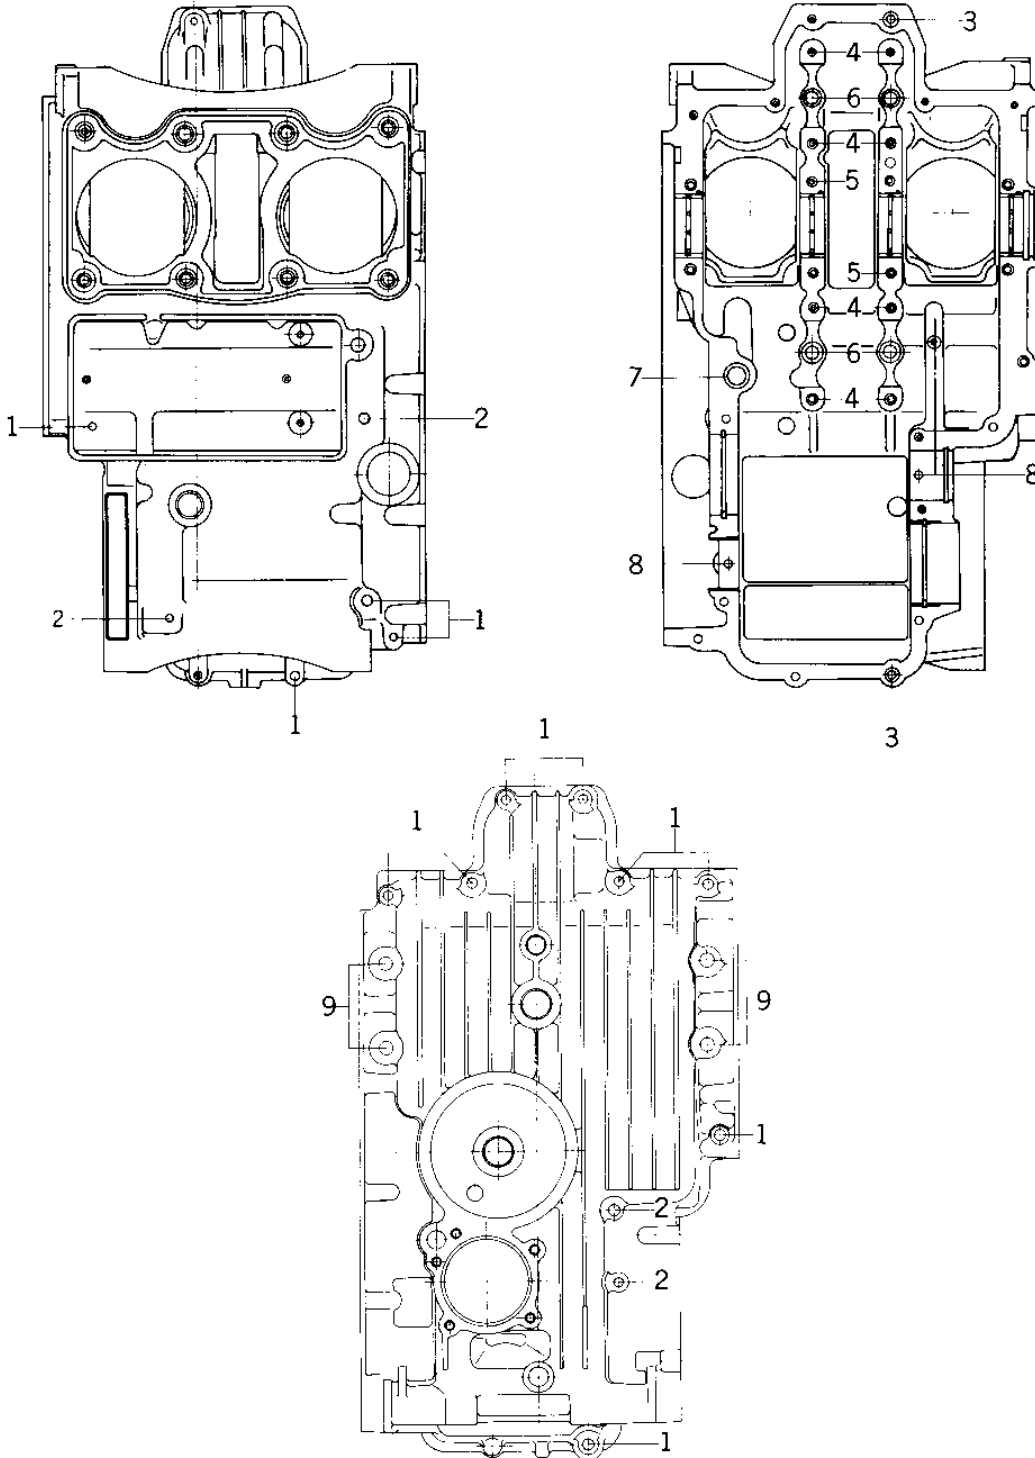

1976 KZ400-D3 PARTS DIAGRAM

CRANKCASE BOLT & STUD PATTERN ('76 -'77)

1976 KZ400-D3 PARTS LIST

CRANKCASE BOLT & STUD PATTERN ('76 -'77)

ITEM NAME	PART NUMBER	QUANTITY
BOLT,HEX HEAD,6X54 (Ref # 1)	92003-110	12
BOLT-FLANGED,6X95 (Ref # 2)	130G0695	4
PIN,DOWEL,10X8.2X14 (Ref # 3)	92043-1037	2
.PIN,DOWEL,10X8.2X14 (Ref # 3)	92043-1037	2
PIN,DOWEL,10X8.2X14 (Ref # 3)	92043-1037	AL
.PIN-DOWEL (Ref # 4)	92042-007	8
.PIN,DOWEL,10X8.2X14 (Ref # 5)	92043-1037	2
"O" RING (Ref # 6)	92055-074	4
"O" RING (Ref # 7)	92055-077	1
.PIN DOWEL 6MM (Ref # 8)	92042-016	2
BOLT-FLANGED,8X95 (Ref # 9)	130P0895	4