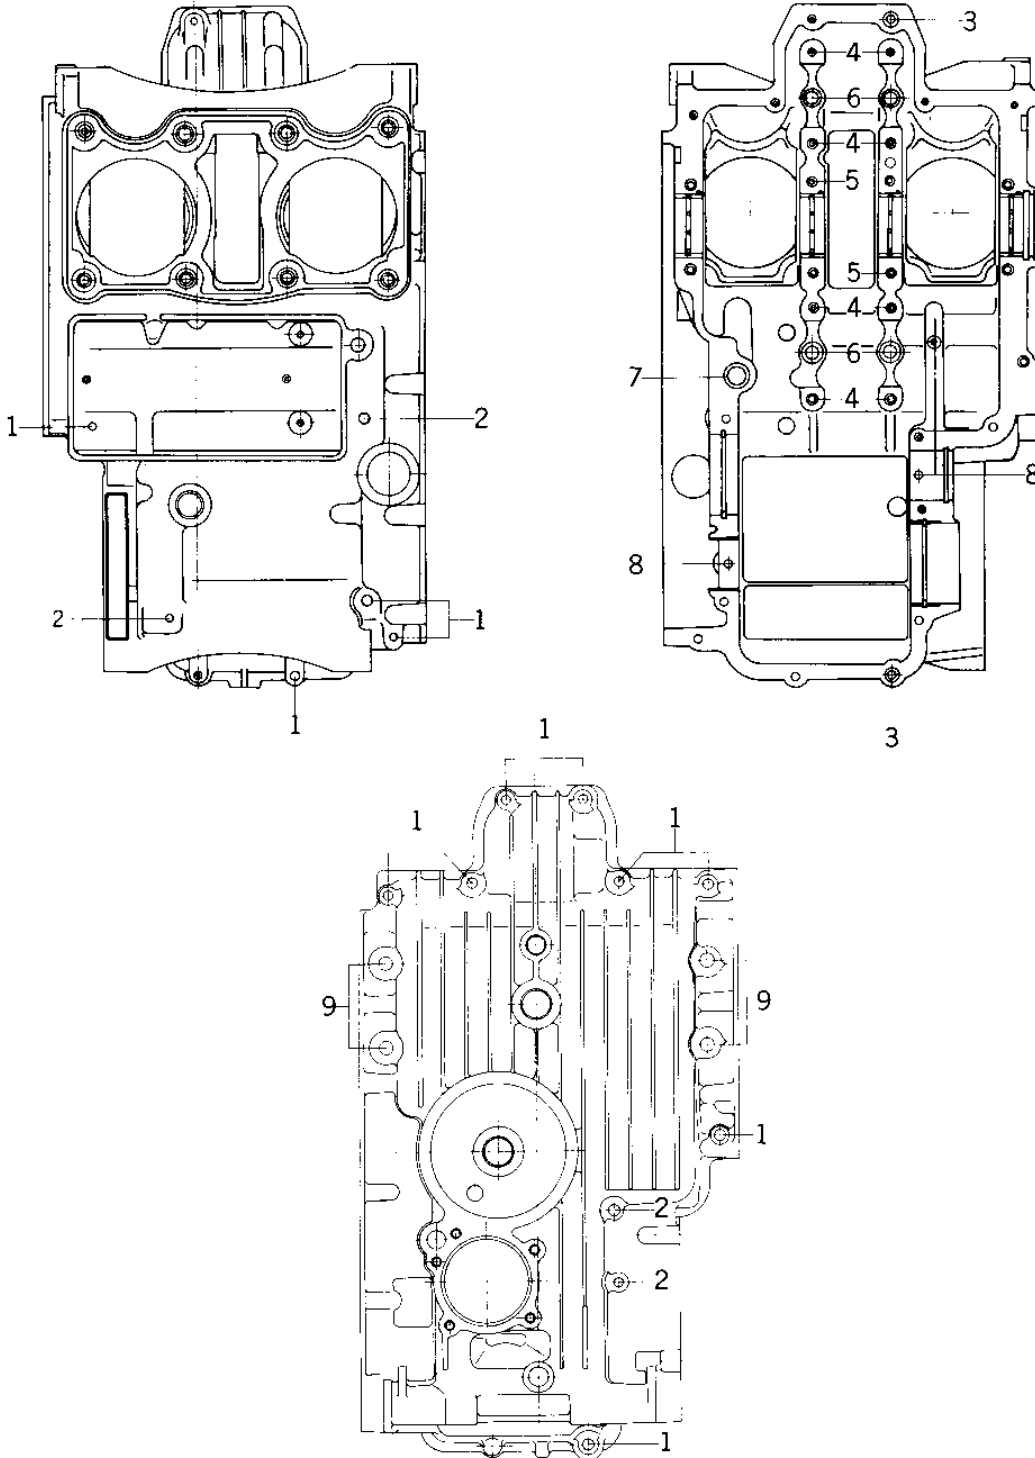

1977 KZ400-D4 PARTS DIAGRAM

CRANKCASE BOLT & STUD PATTERN ('76 -'77)

1977 KZ400-D4 PARTS LIST

CRANKCASE BOLT & STUD PATTERN ('76 -'77)

ITEM NAME	PART NUMBER	QUANTITY
BOLT,HEX HEAD,6X54 (Ref # 1)	92003-110	12
BOLT-FLANGED,6X95 (Ref # 2)	130G0695	4
PIN,DOWEL,10X8.2X14 (Ref # 3)	92043-1037	2
.PIN,DOWEL,10X8.2X14 (Ref # 3)	92043-1037	2
PIN,DOWEL,10X8.2X14 (Ref # 3)	92043-1037	AL
.PIN-DOWEL (Ref # 4)	92042-007	8
.PIN,DOWEL,10X8.2X14 (Ref # 5)	92043-1037	2
"O" RING (Ref # 6)	92055-074	4
"O" RING (Ref # 7)	92055-077	1
.PIN DOWEL 6MM (Ref # 8)	92042-016	2
BOLT-FLANGED,8X95 (Ref # 9)	130P0895	4