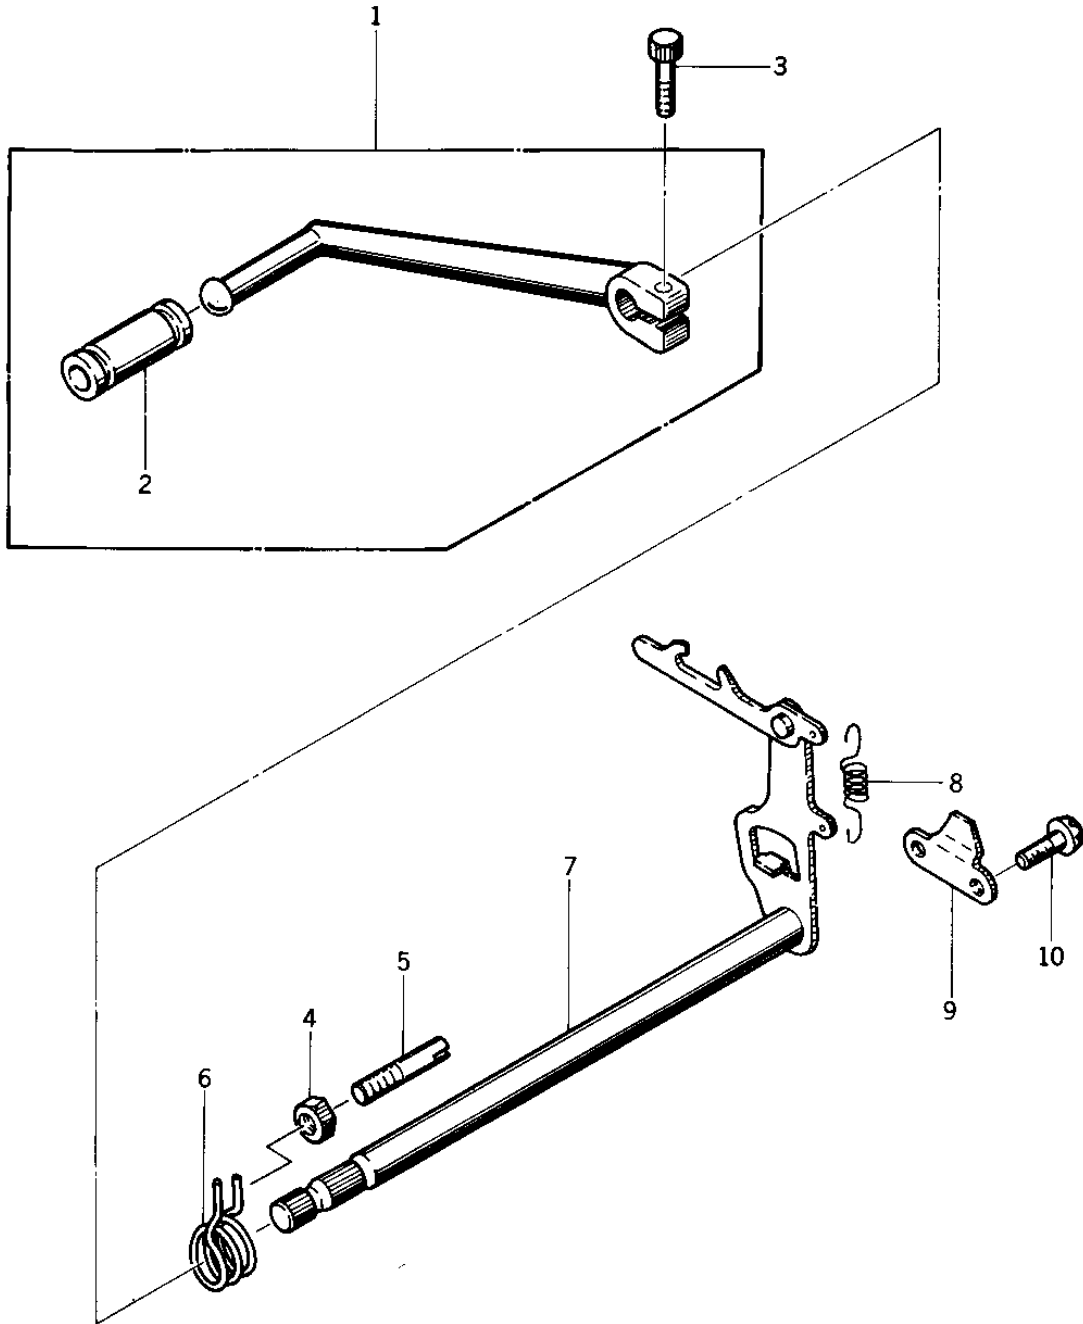

# 1976 KZ400-D3 PARTS DIAGRAM

GEAR CHANGE MECHANISM ('76 -'77 KZ400 -

F  
—

101

## 1976 KZ400-D3 PARTS LIST

GEAR CHANGE MECHANISM ('76 -'77 KZ400 -

ITEM NAME	PART NUMBER	QUANTITY
PEDAL ASSY,GEAR SHIFT (Ref # 1)	13242-017	1
PEDAL ASSY,GEAR SHIFT (Ref # 1)	13242-017	1
RUBBER CHANGE PEDAL (Ref # 2)	13157-004	1
BOLT-UPSET,6X20 (Ref # 3)	112G0620	1
NUT 8MM (Ref # 4)	312B0800	1
PIN CHANGE PEDAL SPRG (Ref # 5)	92043-057	1
PIN CHANGE PEDAL SPRG (Ref # 5)	92043-057	1
SPRING,CHG PEDL RTN (Ref # 6)	92083-021	1
LEVER ASY,GEAR SHIFT (Ref # 7)	13161-034	1
SPRING,CHANGE LEVER (Ref # 8)	92144-1720	1
PLATE,GEAR SHIFT LEV (Ref # 9)	13169-011	1
SCREW PAN HEAD 6X16 (Ref # 10)	220B0616	2