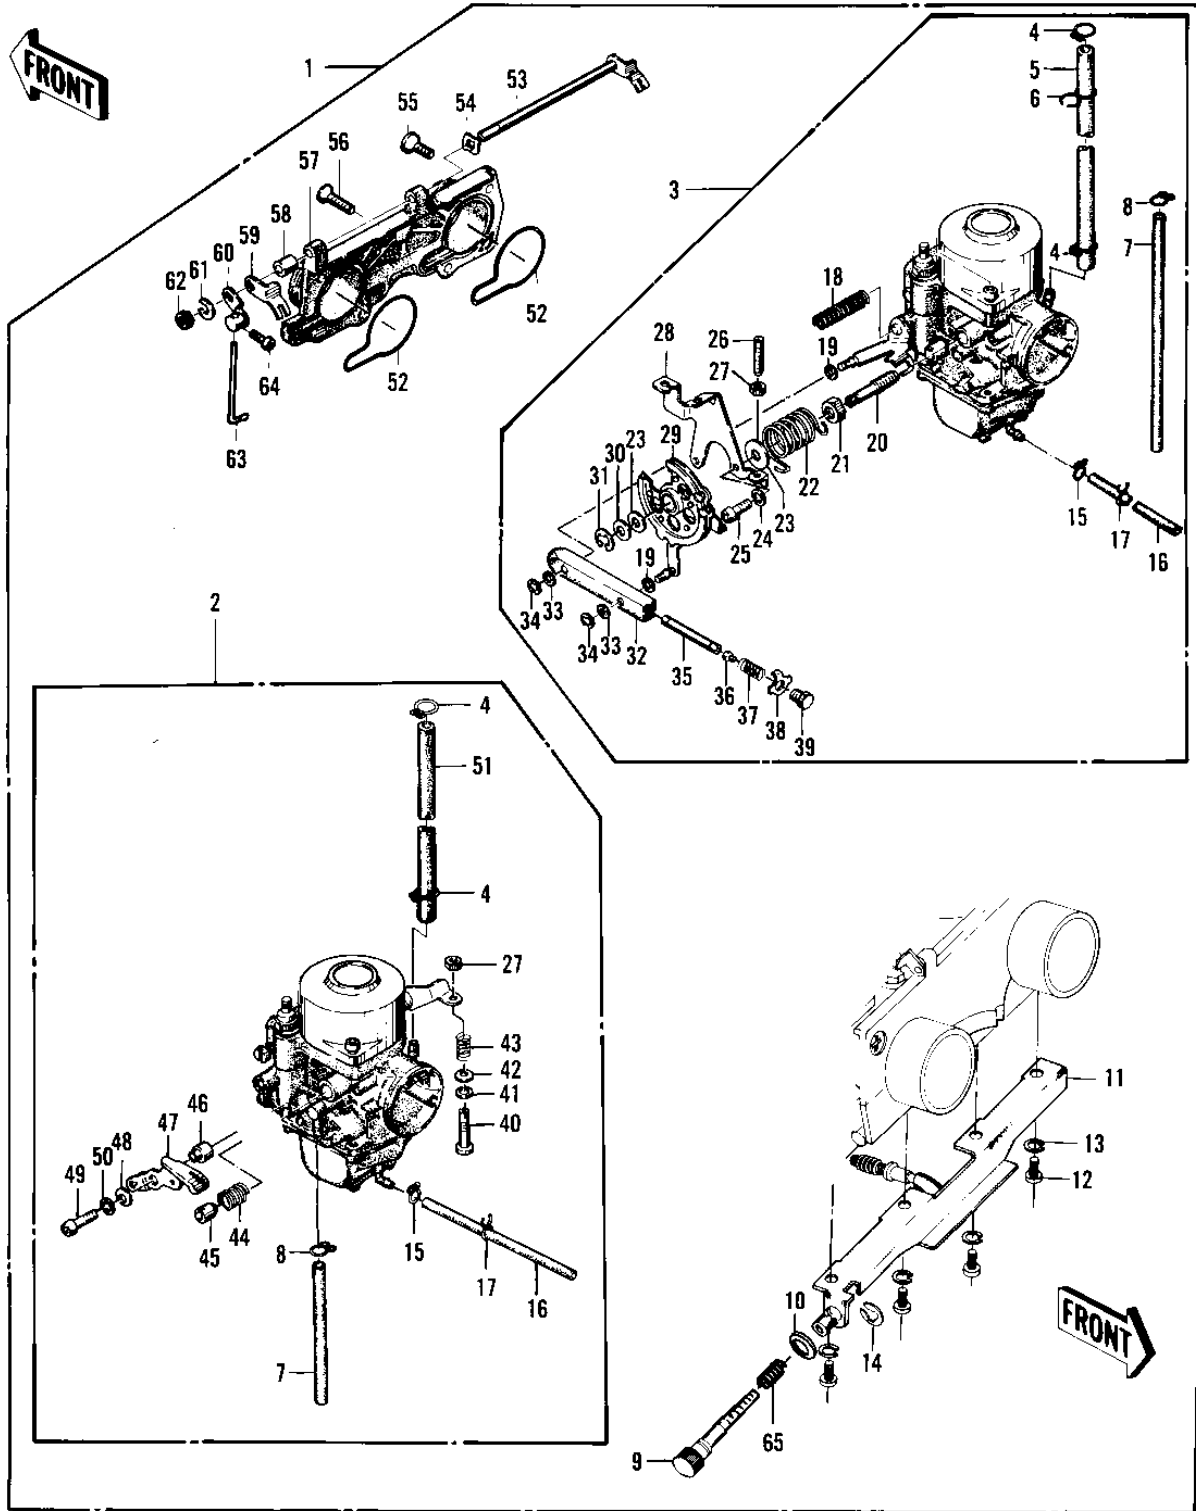

1976 KZ400-D3 PARTS DIAGRAM

CARBURETOR ASSY (KZ400-D3) ('76 -'77 KZ4