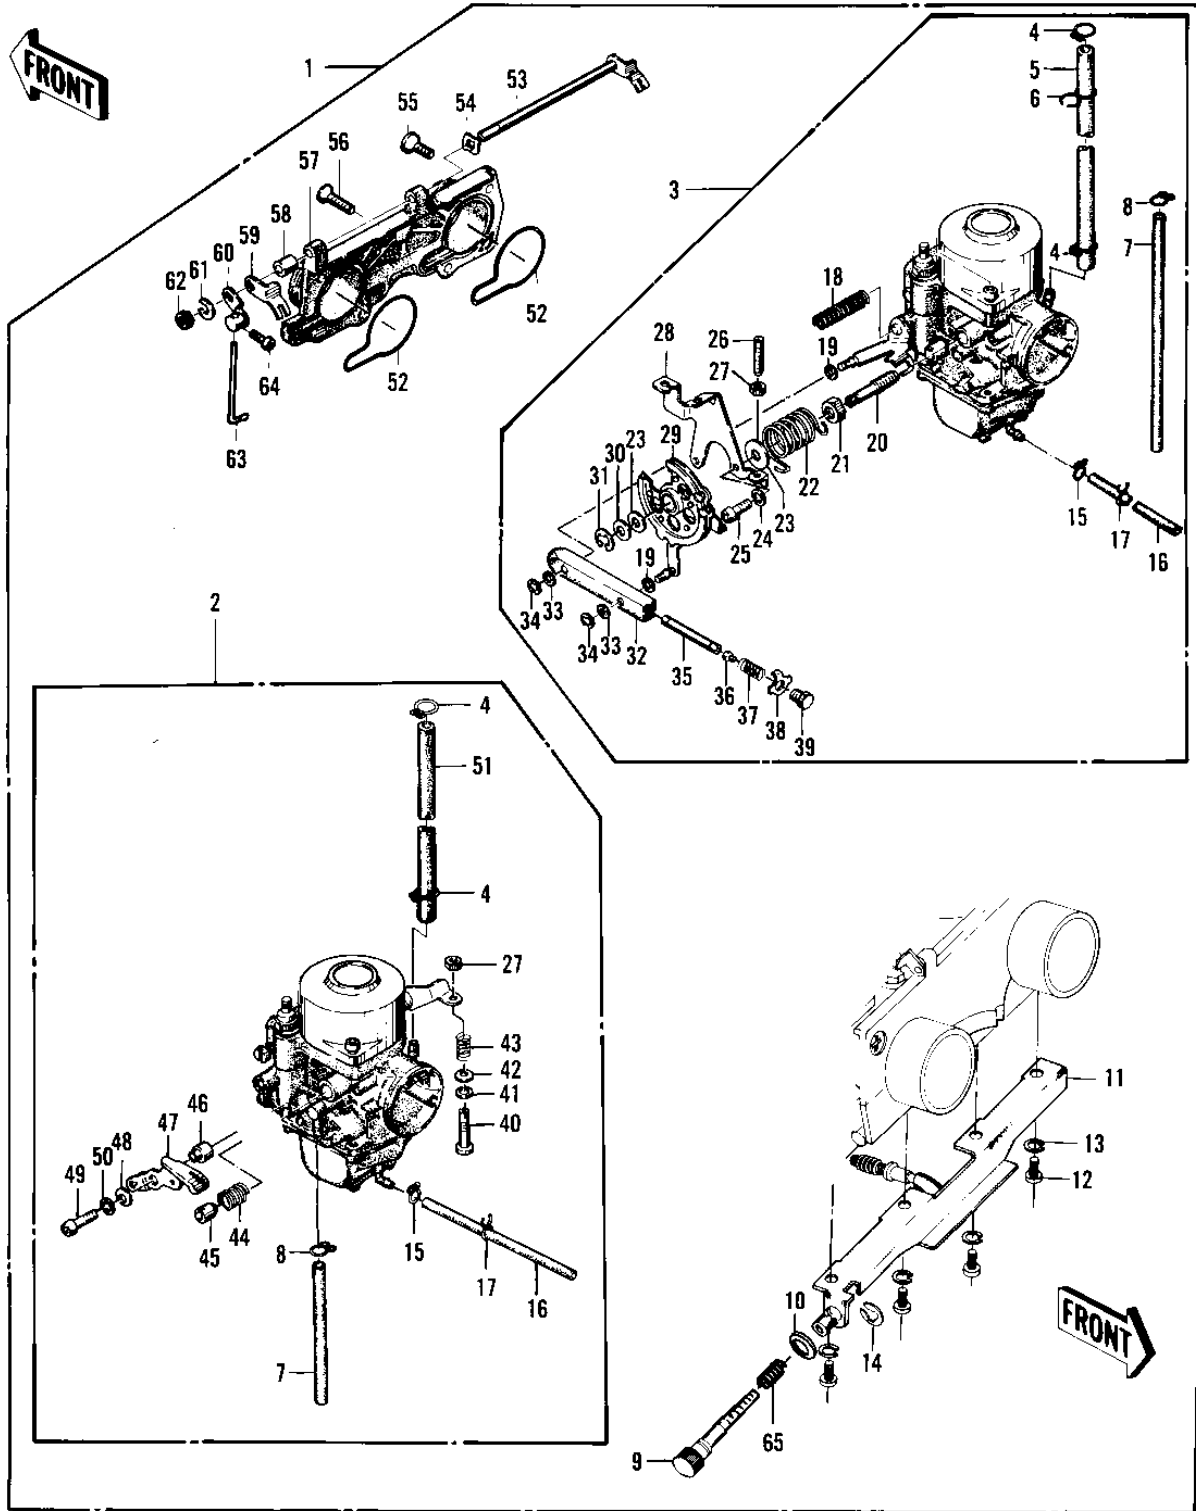

1976 KZ400-D3 PARTS DIAGRAM

CARBURETOR ASSY (KZ400-D3) ('76 -'77 KZ4

1976 KZ400-D3 PARTS LIST

CARBURETOR ASSY (KZ400-D3) ('76 -'77 KZ4

ITEM NAME	PART NUMBER	QUANTITY
CARBURETOR ASSY (Ref # 1)	16001-275	1
CARBURETOR ASSY (Ref # 1)	16001-275	1
CARBURETOR,R.H (Ref # 2)	16001-282	1
CARBURETOR,R.H (Ref # 2)	16001-282	1
CARBURETOR,L.H (Ref # 3)	16001-283	1
CARBURETOR,L.H (Ref # 3)	16001-283	1
CLAMP,FUEL HOSE (Ref # 4)	92037-1040	4
HOSE,FUEL (Ref # 5)	92059-112	1
CLAMP,FUEL HOSE (Ref # 6)	16044-005	1
HOSE (Ref # 7)	92059-110	2
CLAMP,HOSE (Ref # 8)	16044-004	2
SCREW,THROTTLE STOP (Ref # 9)	16021-024	1
WASHER,PLAIN,7MM (Ref # 10)	16039-029	1
STAY PLATE (Ref # 11)	16065-044	1
SCREW PAN HEAD 4X16 (Ref # 12)	220B0416	4
WASHER SPRING 4MM (Ref # 13)	461F0400	4
CIRCLIP 6MM (Ref # 14)	482J6000	1
CLAMP,TUBE,OVERFLOW (Ref # 15)	92037-1142	2
HOSE,FUEL OVERFLOW (Ref # 16)	92059-111	2
CLAMP,OVERFLOW HOSE (Ref # 17)	16044-002	2
SPRING,THR CABLE PLY (Ref # 18)	16040-013	1
WASHER,WAVE (Ref # 19)	16034-009	2
SCREW,BALANCE ADJUST (Ref # 20)	16041-008	1
NUT,5MM (Ref # 21)	16003-010	1
SPRING,ADJUST (Ref # 22)	16040-011	1
WASHER,PLAIN (Ref # 23)	16039-023	2
WASHER SPRING 5MM (Ref # 24)	461F0500	2
SCREW PAN HEAD 5X10 (Ref # 25)	220B0510	2
SCREW,SLOTTED (Ref # 26)	16046-006	1