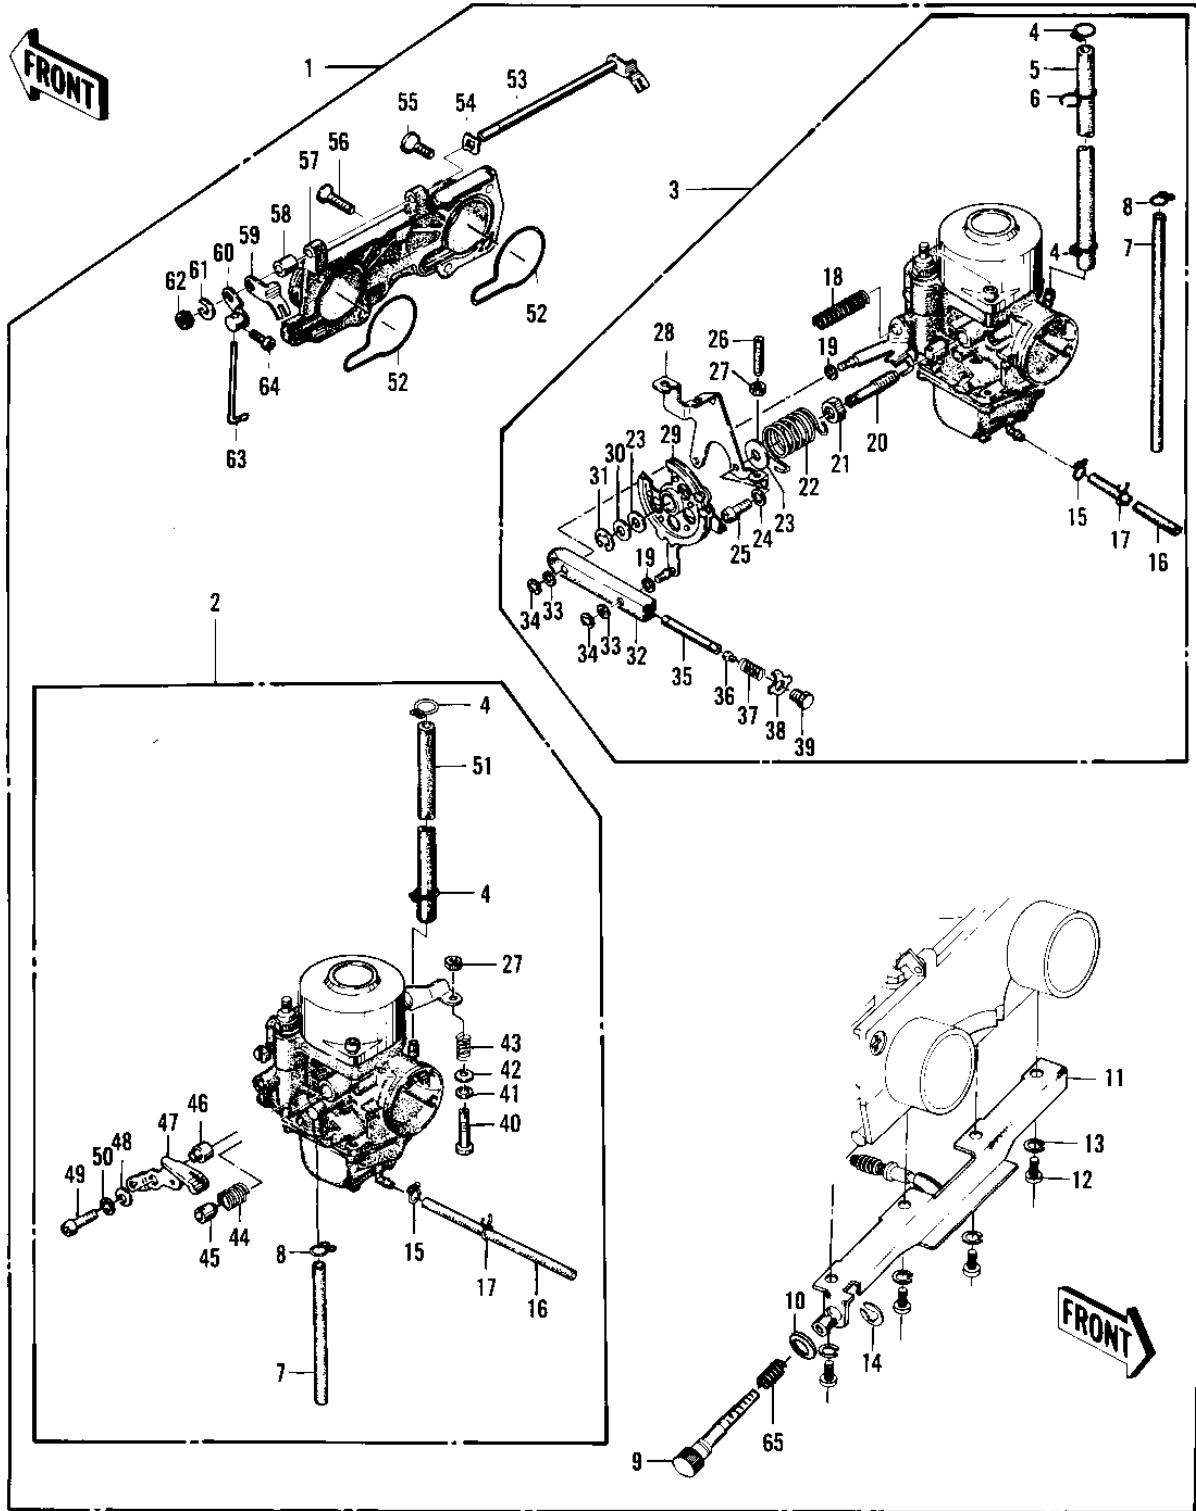

1977 KZ400-D4 PARTS DIAGRAM

CARBURETOR ASSY (KZ400-D3) ('76-'77 KZ4

1977 KZ400-D4 PARTS LIST

CARBURETOR ASSY (KZ400-D3) ('76 -'77 KZ4

ITEM NAME	PART NUMBER	QUANTITY
CARBURETOR ASSY (Ref # 1)	16001-275	1
CARBURETOR ASSY (Ref # 1)	16001-275	1
CARBURETOR,R.H (Ref # 2)	16001-282	1
CARBURETOR,R.H (Ref # 2)	16001-282	1
CARBURETOR,L.H (Ref # 3)	16001-283	1
CARBURETOR,L.H (Ref # 3)	16001-283	1
CLAMP,FUEL HOSE (Ref # 4)	92037-1040	4
HOSE,FUEL (Ref # 5)	92059-112	1
CLAMP,FUEL HOSE (Ref # 6)	16044-005	1
HOSE (Ref # 7)	92059-110	2
CLAMP,HOSE (Ref # 8)	16044-004	2
SCREW,THROTTLE STOP (Ref # 9)	16021-024	1
WASHER,PLAIN,7MM (Ref # 10)	16039-029	1
STAY PLATE (Ref # 11)	16065-044	1
SCREW PAN HEAD 4X16 (Ref # 12)	220B0416	4
WASHER SPRING 4MM (Ref # 13)	461F0400	4
CIRCLIP 6MM (Ref # 14)	482J6000	1
CLAMP,TUBE,OVERFLOW (Ref # 15)	92037-1142	2
HOSE,FUEL OVERFLOW (Ref # 16)	92059-111	2
CLAMP,OVERFLOW HOSE (Ref # 17)	16044-002	2
SPRING,THR CABLE PLY (Ref # 18)	16040-013	1
WASHER,WAVE (Ref # 19)	16034-009	2
SCREW,BALANCE ADJUST (Ref # 20)	16041-008	1
NUT,5MM (Ref # 21)	16003-010	1
SPRING,ADJUST (Ref # 22)	16040-011	1
WASHER,PLAIN (Ref # 23)	16039-023	2
WASHER SPRING 5MM (Ref # 24)	461F0500	2
SCREW PAN HEAD 5X10 (Ref # 25)	220B0510	2
SCREW,SLOTTED (Ref # 26)	16046-006	1