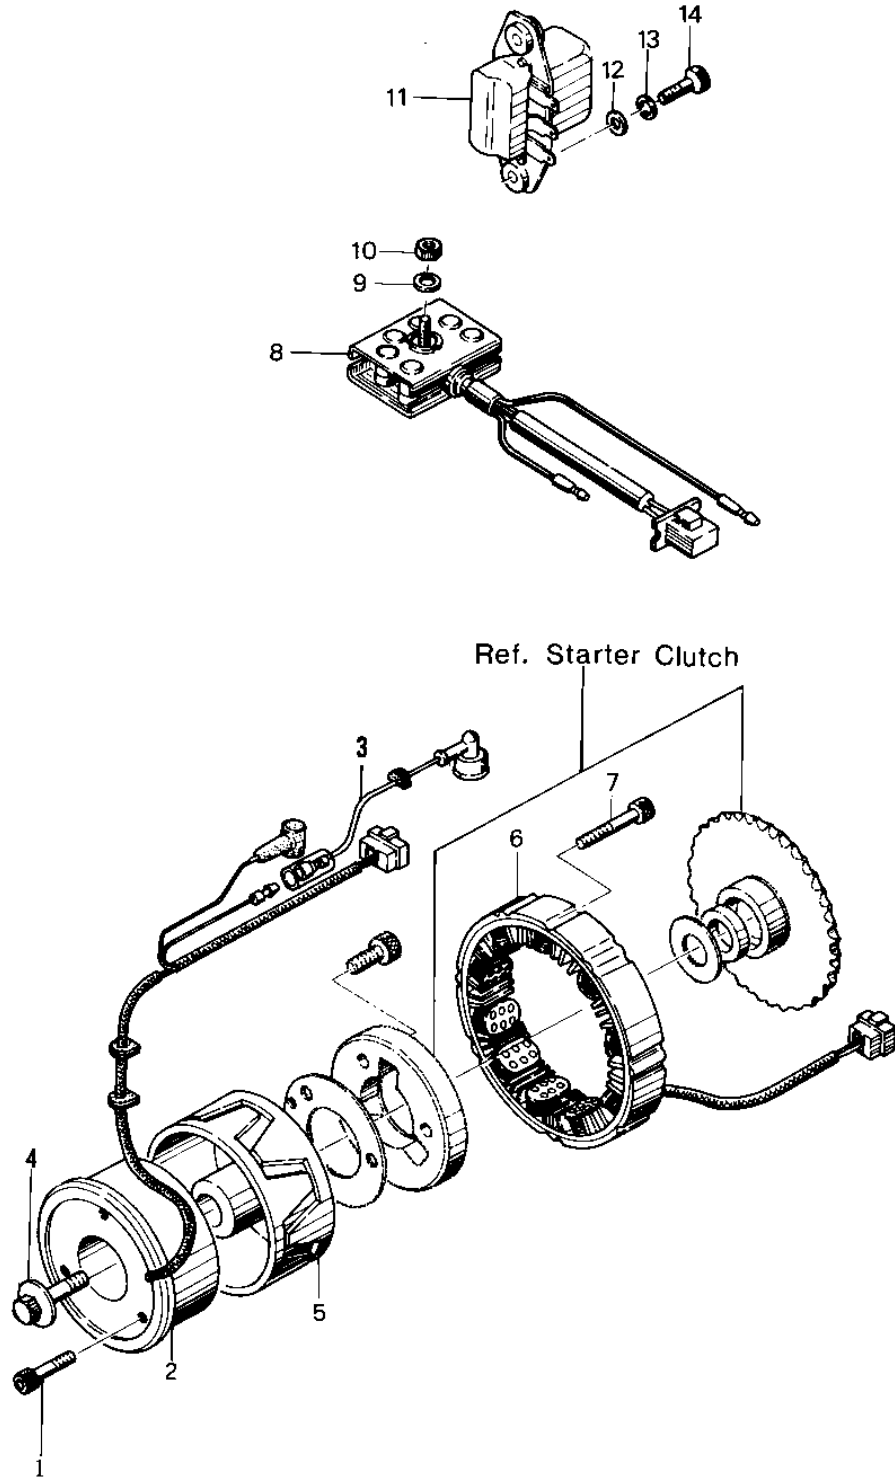

1976 KZ400-D3 PARTS DIAGRAM

GENERATOR/REGULATOR/RECTIFIER ('76 -'77)

1976 KZ400-D3 PARTS LIST

GENERATOR/REGULATOR/RECTIFIER ('76 -'77)

ITEM NAME	PART NUMBER	QUANTITY
BOLT,ALLEN,6X18 (Ref # 1)	120P0618	3
COIL,FIELD (Ref # 2)	21077-004	1
WIRE DYNAMO LEAD (Ref # 3)	26011-087	1
BOLT,10X40 (Ref # 4)	92002-1303	1
ROTOR (Ref # 5)	21007-030	1
STATOR ASSY (Ref # 6)	21076-021	1
BOLT,ALLEN,6X32 (Ref # 7)	120Q0632	3
RECTIFIER (Ref # 8)	21061-030	1
RECTIFIER (Ref # 8)	21061-030	1
WASHER SPRING 6MM (Ref # 9)	461F0600	1
NUT 6MM (Ref # 10)	311B0600	1
REGULATOR (Ref # 11)	21066-018	1
WASHER 6.5X20X1.6T (Ref # 12)	92022-125	2
WASHER SPRING 6MM (Ref # 13)	461F0600	2
BOLT-UPSET,6X20 (Ref # 14)	112G0620	2