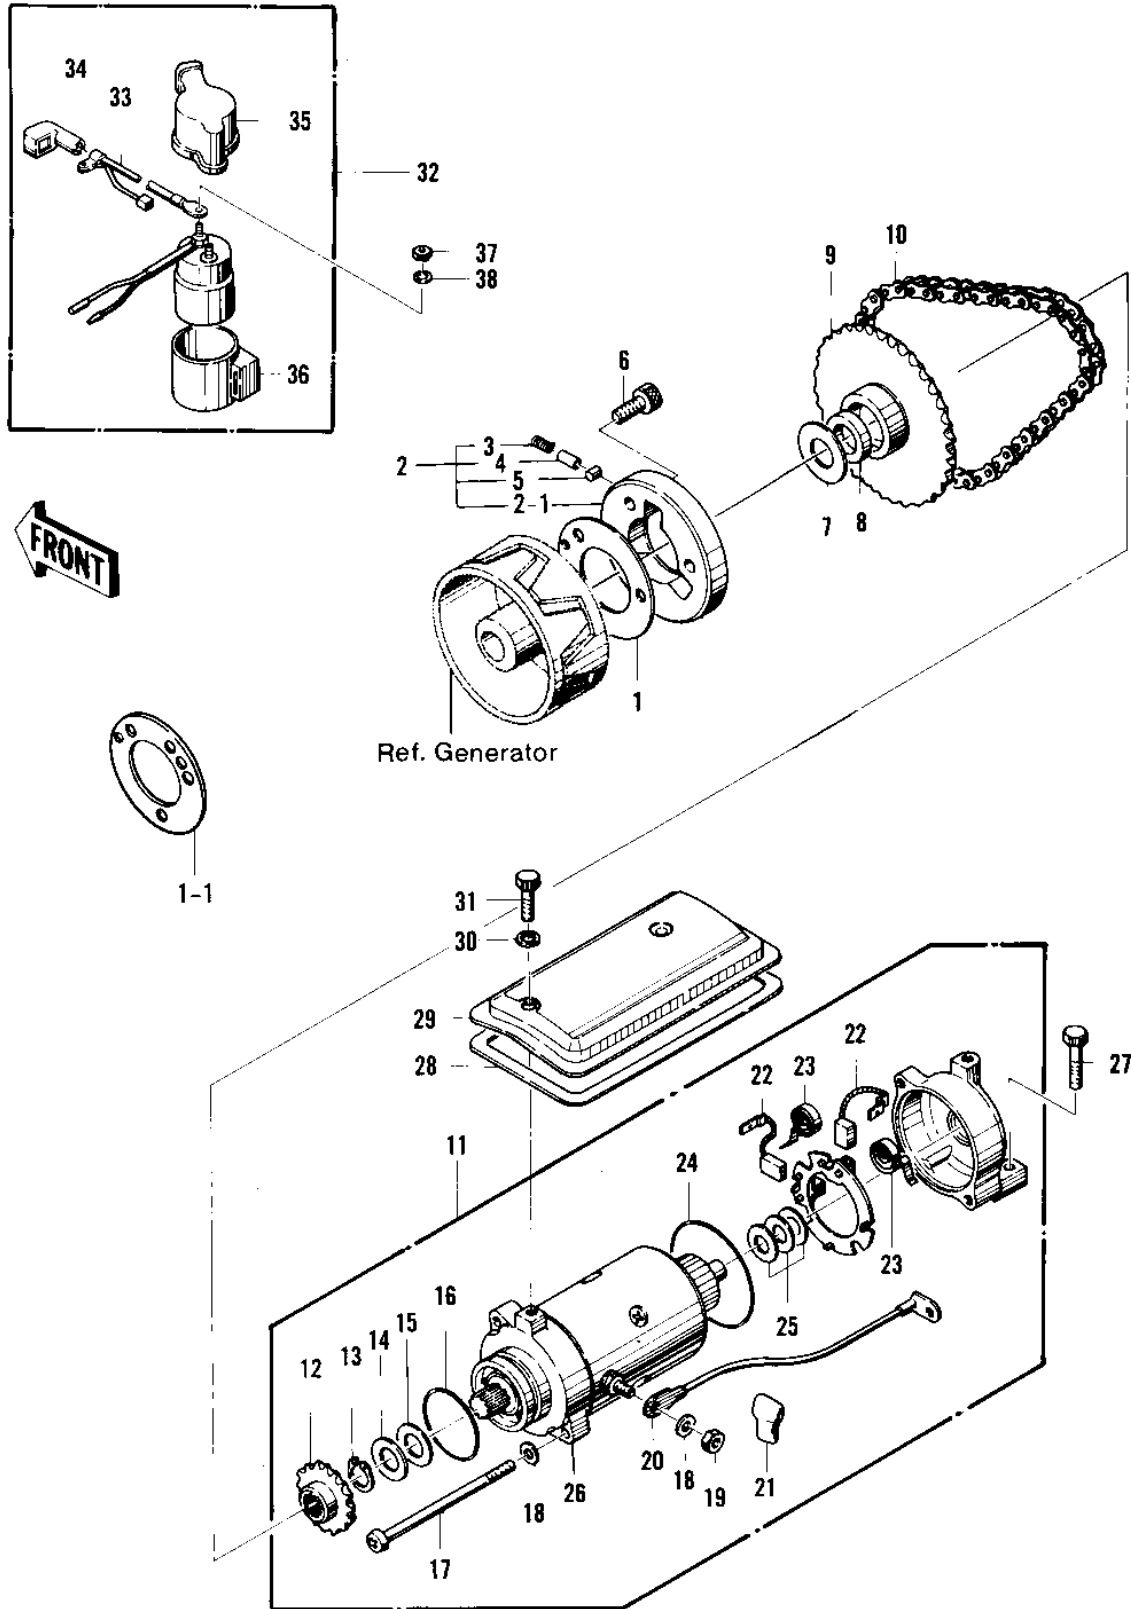

# 1976 KZ400-D3 PARTS DIAGRAM

STARTER MOTOR/STARTER CLUTCH ('76 -'77)

## STARTER MOTOR/STARTER CLUTCH ('76 -'77)

ITEM NAME	PART NUMBER	QUANTITY
WASHER,FREE WHEEL (Ref # 1)	92026-082	1
PLATE,CLUTCH STARTER (Ref # 1-1)	92026-112	1
CLUTCH ASSY,STARTER (Ref # 2)	13193-1001	1
.CLUTCH ASSY,STARTER (Ref # 2-1)	13193-1001	1
.SPRING (Ref # 3)	92081-110	3
.PIN (Ref # 4)	92043-087	3
.ROLLER (Ref # 5)	92122-004	3
BOLT (Ref # 6)	120P0816	3
WASHER,THRUST (Ref # 7)	92026-100	1
OIL SEAL (Ref # 8)	92050-066	1
GEAR STARTER CLUTCH (Ref # 9)	21170-001	1
CHAIN,DYNAMO (Ref # 10)	92057-1009	1
CHAIN,DYNAMO (Ref # 10)	92057-1009	AL
MOTOR ASSY,STARTER (Ref # 11)	21163-1011	1
MOTOR ASSY,STARTER (Ref # 11)	21163-1011	AL
.SPROCKET STARTNG MOT (Ref # 12)	21053-002	1
.CIRCLIP 14MM (Ref # 13)	480J1400	1
.WASHER,PLAIN,14MM (Ref # 14)	21025-008	1
.WASHER PLAIN 14MM (Ref # 15)	21025-009	1
."0" RING,42.8MM (Ref # 16)	21027-005	1
.SCREW PAN HEAD 6X110 (Ref # 17)	220B06110	2
.WASHER SPRING 6MM (Ref # 18)	461F0600	4
.NUT 6MM (Ref # 19)	312B0600	2
.WIRE STRTER MOT LEAD (Ref # 20)	26010-035	1
.CAP,STARTING MOTOR (Ref # 21)	21017-020	1
.BRUSH CARBON (Ref # 22)	21039-004	2
.SPRING CARBON BRUSH (Ref # 23)	21040-004	2
."0" RING,62MM (Ref # 24)	21027-006	1
.WASHER,PLAIN,9MM (Ref # 25)	21025-007	3

### STARTER MOTOR/STARTER CLUTCH ('76 -'77)

ITEM NAME	PART NUMBER	QUANTITY
.REPAIR KIT,KZ400 STAT (Ref # 26)	99990-536	1
BOLT-UPSET (Ref # 27)	112G0625	2
GASKET START MOT COV (Ref # 28)	21166-002	1
COVER STARTER MOTOR (Ref # 29)	21165-002	1
WASHER,PLAIN,6MM (Ref # 30)	410D0600	2
BOLT-FLANGED-SMALL (Ref # 31)	132E0612	2
SWITCH ASSY,MAGNETIC (Ref # 32)	21164-006	1
.WIRE,LEAD,MAG SWITCH (Ref # 33)	26011-1027	1
.CAP,MAG SWTCH TERMNL (Ref # 34)	21017-021	1
.COVER MAGNETIC SWITCH (Ref # 35)	21141-004	1
.DAMPER MAG SWITCH SHK (Ref # 36)	21064-002	1
NUT 6MM (Ref # 37)	311B0600	2
WASHER SPRING 6MM (Ref # 38)	461F0600	2