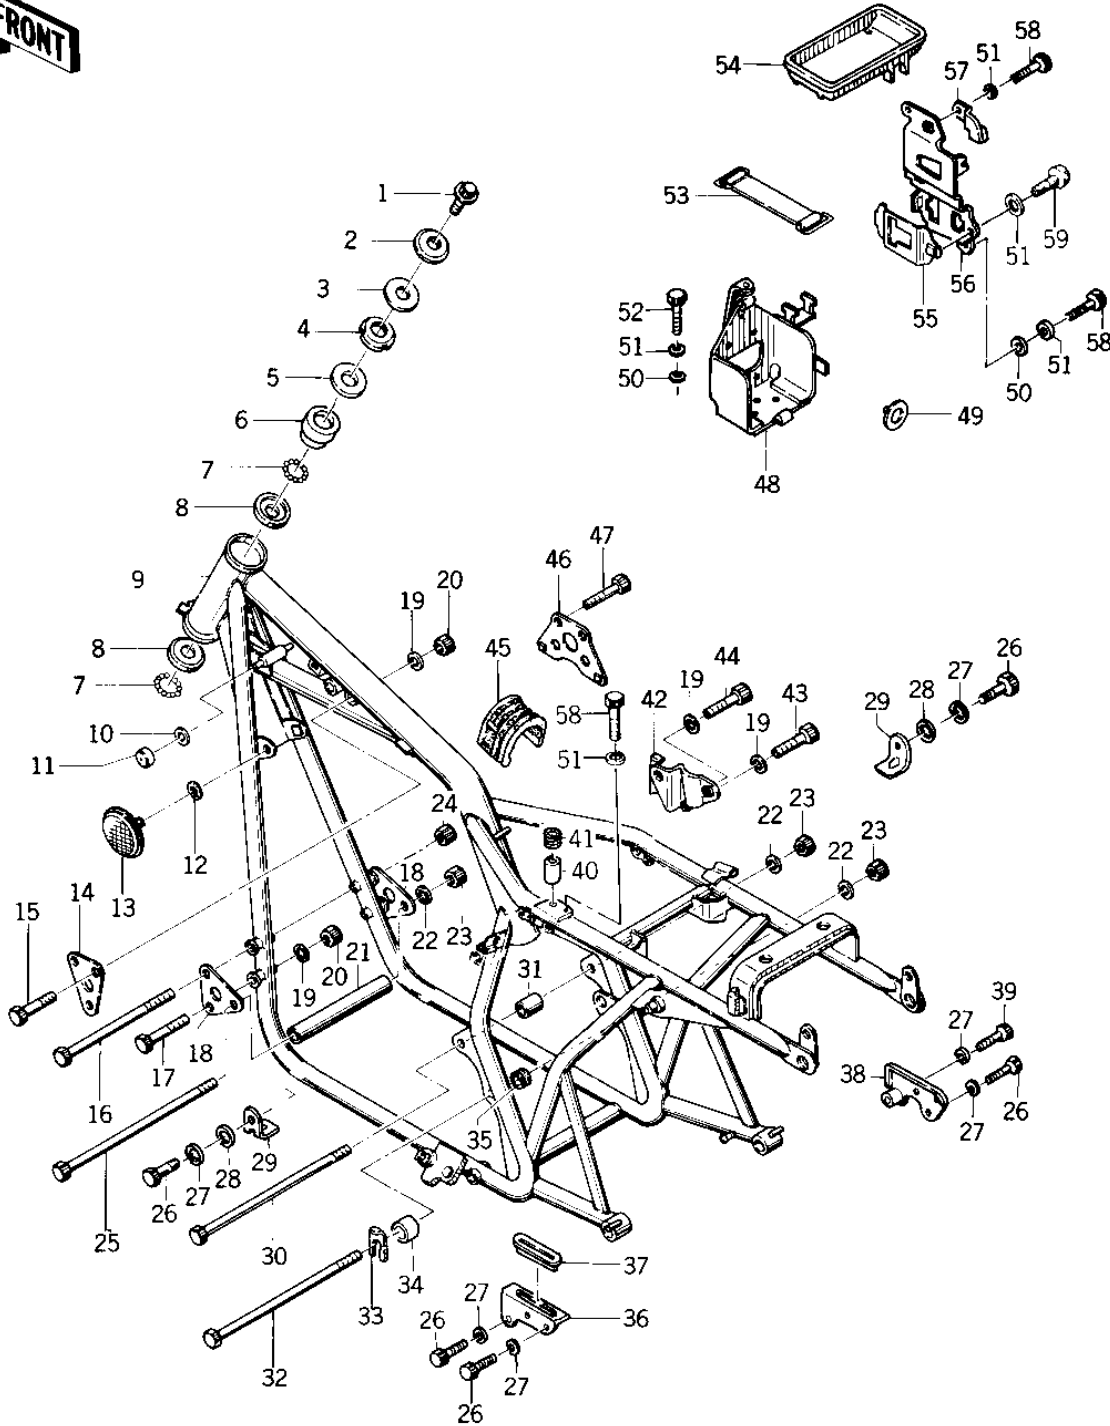

1976 KZ400-D3 PARTS DIAGRAM

FRAME/FRAME FITTINGS ('76 -'77 KZ400 -

1976 KZ400-D3 PARTS LIST

FRAME/FRAME FITTINGS ('76 -'77 KZ400 -

ITEM NAME	PART NUMBER	QUANTITY
BOLT,STEERG STEM HEAD (Ref # 1)	92007-031	1
WASHER,STEERG STM HD (Ref # 2)	92022-230	1
WASHER,WAVE (Ref # 3)	46100-003	1
NUT STEERING STEM LCK (Ref # 4)	92090-007	1
CAP, STEERING STEM (Ref # 5)	46098-016	1
CONE STRNG STEM BERNG (Ref # 6)	92047-006	1
BALL STEEL 1/4' (Ref # 7)	600A0800	38
RACE STRNG STEM BERNG (Ref # 8)	92048-006	2
FRAME (Ref # 9)	32002-168	1
FRAME (Ref # 9)	32002-168	1
WASHER-PL-10.5X26X2.3 (Ref # 10)	92022-044	2
DAMPER RUBBER,FL TANK (Ref # 11)	92075-125	2
DAMPER RUBBER,REFLECT (Ref # 12)	92094-011	2
REFLECTOR,REFLEX,REAR (Ref # 13)	28012-009	2
PLATE,ENG MOUNT,UPPER (Ref # 14)	32030-038	2
BOLT FLANGED 8X55 (Ref # 15)	92001-1398	3
BOLT FLANGED 8X55 (Ref # 15)	92001-1398	3
BOLT,8X55 (Ref # 15)	92001-1386	3
BOLT,8X55 (Ref # 15)	92001-1386	AL
BOLT,HEX HEAD,8X253 (Ref # 16)	92003-171	1
BOLT,HEX HEAD,8X59 (Ref # 17)	110G0859	2
BOLT,FLANGED,8X60 (Ref # 17)	92001-1581	2
PLATE,ENG MOUNT,FRNT (Ref # 18)	32030-044	2
WASHER SPRING 8MM (Ref # 19)	461F0800	8
NUT,8MM (Ref # 20)	311B0800	5
COLLAR,ENG PLAT,FRNT (Ref # 21)	92027-233	1
WASHER SPRING 10MM (Ref # 22)	461F1000	3
NUT,LOCK,10MM (Ref # 23)	92019-021	3
NUT,LOCK,8MM (Ref # 24)	92015-1124	1