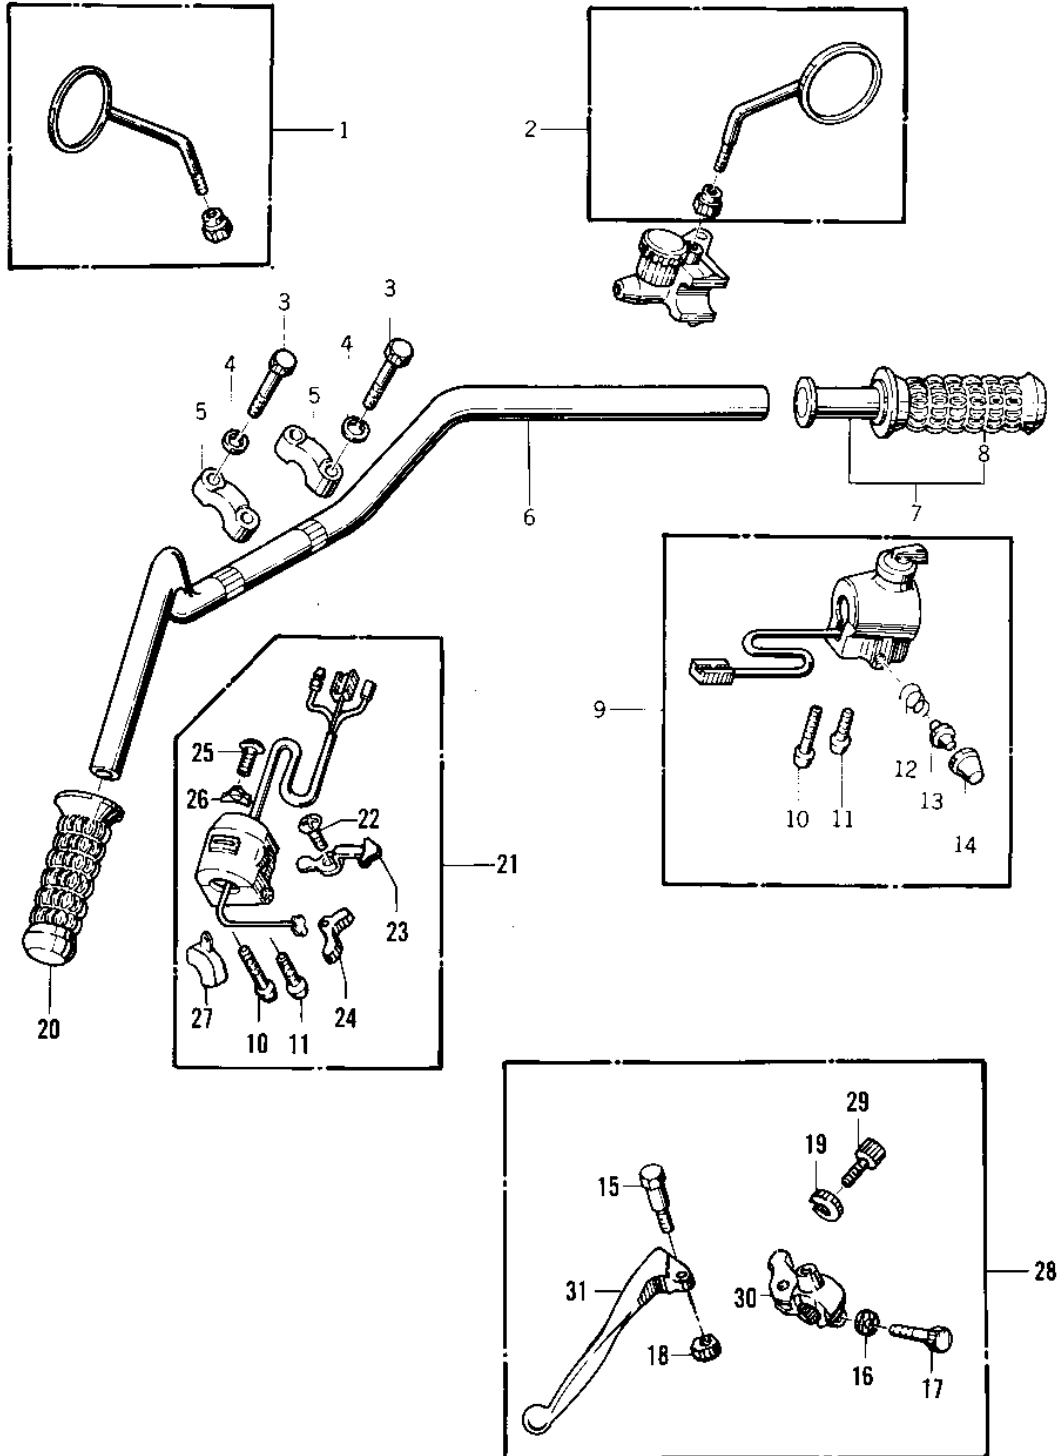

1976 KZ400-D3 PARTS DIAGRAM

HANDLEBAR ('76 -'77 KZ400 - D3/D4)

1976 KZ400-D3 PARTS LIST

HANDLEBAR ('76 -'77 KZ400 - D3/D4)

ITEM NAME	PART NUMBER	QUANTITY
REAR VIEW MIRROR,L.H (Ref # 1)	56003-019	1
REAR VIEW MIRROR,L.H (Ref # 1)	56003-019	1
REAR VIEW MIRROR,R.H (Ref # 2)	56002-029	1
REAR VIEW MIRROR,R.H (Ref # 2)	56002-029	1
BOLT 8X38 (Ref # 3)	92001-1405	4
WASHER SPRING 8MM (Ref # 4)	461F0800	4
HOLDER-HANDLEBAR (Ref # 5)	46012-008	2
HANDLEBAR (Ref # 6)	46003-034	1
GRIP ASSY,THROTTLE (Ref # 7)	46019-038	1
RUBBER,R.H GRIP (Ref # 8)	46061-018	1
HOUSING ASSY,R.H (Ref # 9)	46091-1039	1
HOUSING ASSY,R.H (Ref # 9)	46091-1039	AL
SCREW-PAN-CROS (Ref # 10)	220B0535	1
SCREW PAN HEAD 5X30 (Ref # 11)	220B0530	1
SWITCH ASSY,HORN BUTN (Ref # 12)	27010-1009	1
SWITCH ASSY,HORN BUTN (Ref # 13)	27010-1009	1
SWITCH ASSY,HORN BUTN (Ref # 14)	27010-1009	1
BOLT,HEX HEAD (Ref # 15)	92007-047	1
WASHER PLAIN 6MM (Ref # 16)	411B0600	1
BOLT 6X22 (Ref # 17)	112B0622	1
BOLT, HEX HEAD 6X22 (Ref # 17)	110N0622	1
NUT (Ref # 18)	92019-008	1
NUT-LOCK,5MM (Ref # 18)	92019-014	1
NUT,CABLE ADJUST NUT (Ref # 19)	46056-007	1
RUBBER,L.H GRIP (Ref # 20)	46075-028	1
HOUSING ASSY,CONT,L.H (Ref # 21)	46091-1079	1
SCREW CNTSNK HD 3X8 (Ref # 22)	221B0308A	1
KNOB,LIGHTING SW L.H (Ref # 23)	46043-005	1
BUTTON, HORN PUSH (Ref # 24)	46028-006	1

1976 KZ400-D3 PARTS LIST

HANDLEBAR ('76 -'77 KZ400 - D3/D4)

ITEM NAME	PART NUMBER	QUANTITY
L.H GRIP SWITCH KIT (Ref # 25-27)	99990-530	1
.SCREW PAN HEAD 3X5 (Ref # 25)	220B0305A	1
.KNOB,LIGHTING SW L.H (Ref # 26)	46044-013	1
.SWITCH,L.H (Ref # 27)	46089-014	1
LEVER ASSY,CLUTCH (Ref # 28)	46076-052	1
SCREW CABLE ADJUST (Ref # 29)	46055-003	1
SCREW,CABLE ADJUSTER (Ref # 29)	92009-1022	AL
HOLDER,CLUTCH LEVER (Ref # 30)	46094-017	1
LEVER,CLUTCH (Ref # 31)	46092-023	1