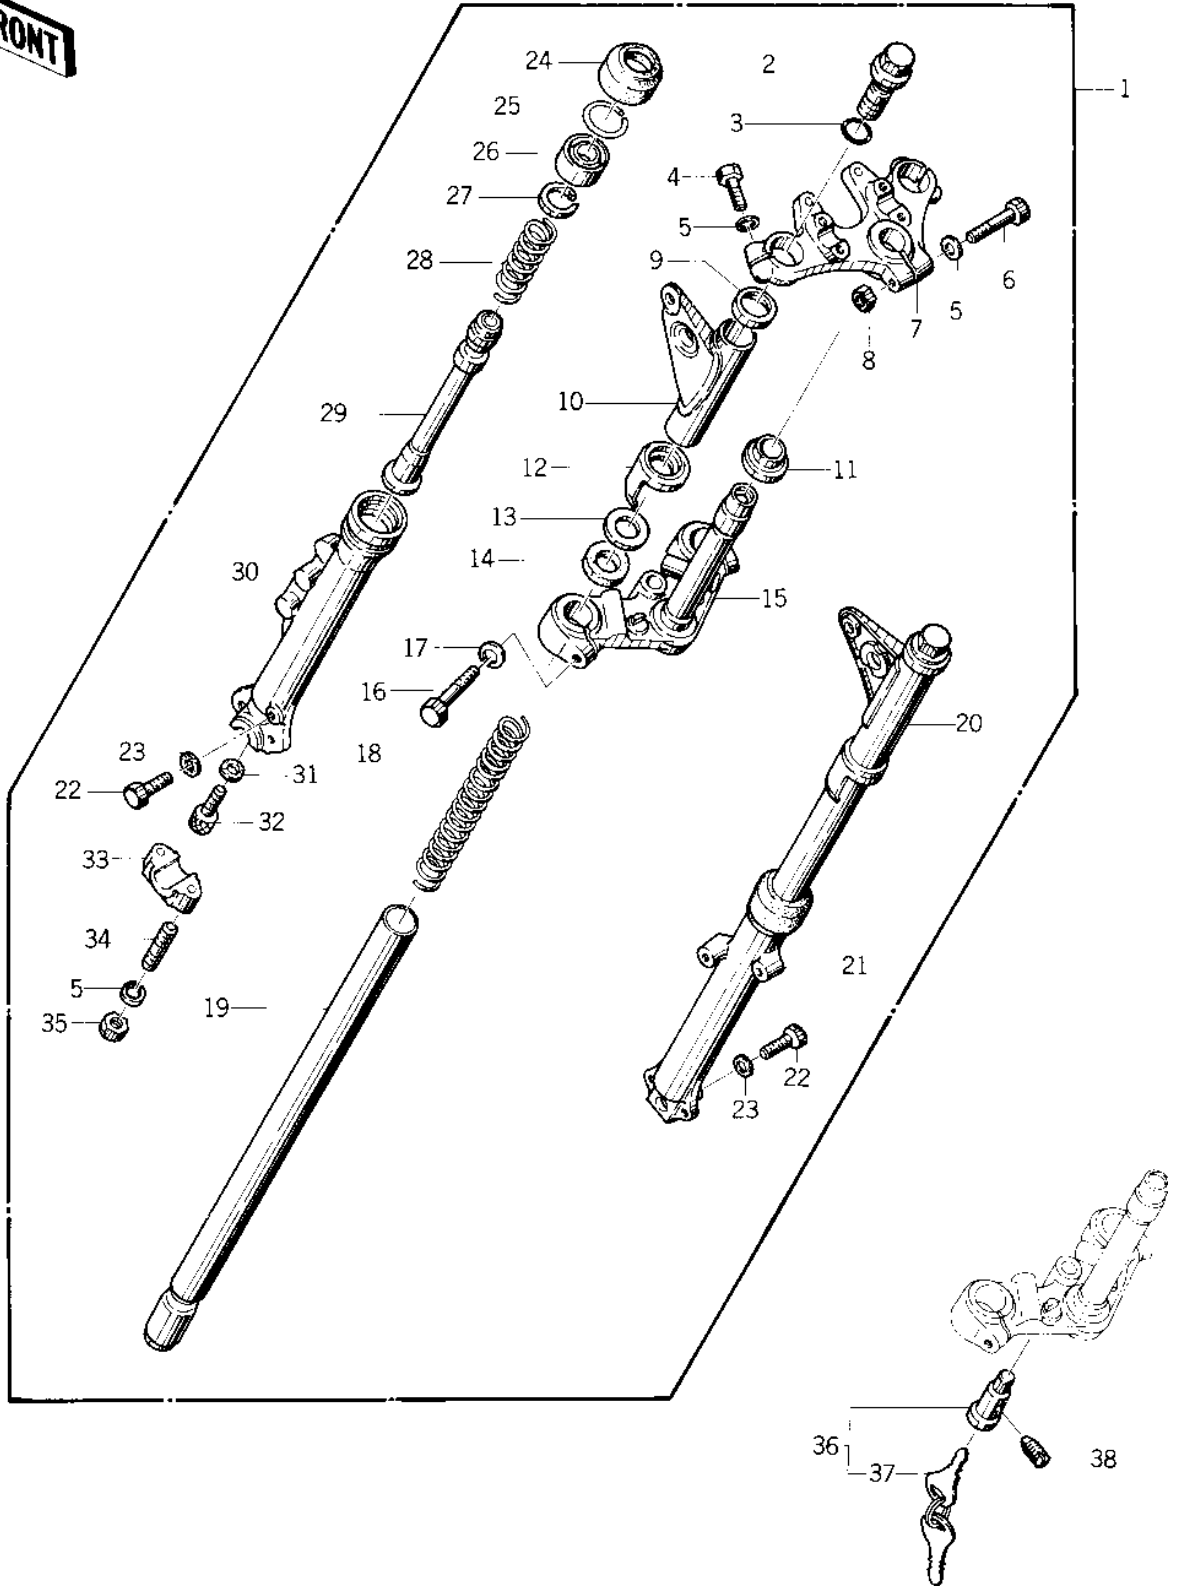

1976 KZ400-D3 PARTS DIAGRAM

FRONT FORK ('76 -'77 KZ400 - D3/D4)

1976 KZ400-D3 PARTS LIST

FRONT FORK ('76 -'77 KZ400 - D3/D4)

ITEM NAME	PART NUMBER	QUANTITY
FORK-FRONT (Ref # 1)	44001-181	1
BOLT, FORK TOP (Ref # 2)	44032-012	2
"O" RING,FORK TOP BLT (Ref # 3)	44046-023	2
BOLT-HEX HEAD.8M/M (Ref # 4)	44041-045	2
WASHER SPRING 8MM (Ref # 5)	461F0800	5
BOLT FORK FIT 10MM (Ref # 6)	44041-026	1
HEAD,STEERING STEM (Ref # 7)	44039-080	1
NUT,LOCK,8MM (Ref # 8)	92015-1124	1
CAP,FORK COVER (Ref # 9)	44064-026	2
COVER,L.H FORK (Ref # 10)	44033-080	1
CONE STRNG STEM BERNG (Ref # 11)	92047-006	1
CAP, FORK COVER (Ref # 12)	44064-021	2
WASHER,FORK COVER (Ref # 13)	92022-297	2
DAMPER RUBBER,FK COV (Ref # 14)	92075-240	2
STEM, STEERING (Ref # 15)	44037-077	1
BOLT, HEX HEAD,10X30 (Ref # 16)	44041-079	2
WASHER SPRING 10MM (Ref # 17)	461F1000	2
SPRING, FORK (Ref # 18)	44026-061	2
TUBE,FORK INNER (Ref # 19)	44013-049	2
COVER,R.H FORK (Ref # 20)	44034-080	1
TUBE,RH,FORK OUTER (Ref # 21)	44006-056	1
BOLT HEX HEAD 6X8 (Ref # 22)	110B0608	2
GASKET,DRAIN PLUG (Ref # 23)	44045-047	2
DUST SHIELD,FORK (Ref # 24)	92093-1063	2
RING,OIL SEAL STOPER (Ref # 25)	44043-057	2
OIL SEAL,FORK (Ref # 26)	92049-1077	2
RING, PISTON (Ref # 27)	44025-003	2
SPRING,FORK CYLINDER (Ref # 28)	44026-054	2
CYLINDER-FORK (Ref # 29)	44022-035	2

1976 KZ400-D3 PARTS LIST

FRONT FORK ('76 -'77 KZ400 - D3/D4)

ITEM NAME	PART NUMBER	QUANTITY
TUBE,LH,FORK OUTER (Ref # 30)	44005-058	1
GASKET,FORK CYL BOLT (Ref # 31)	44045-051	2
BOLT,FORK CYLINDER (Ref # 32)	44041-078	2
HOLDER, FRONT AXLE (Ref # 33)	44063-010	1
STUD 8X50 (Ref # 34)	172G0850	2
NUT 8MM (Ref # 35)	312B0800	2
NUT,LOCK,8MM (Ref # 35)	92017-013	2
LOCK ASSY,STEERING (Ref # 36)	27016-043	1
SCREW,SEAT LOCK (Ref # 38)	92014-016	1