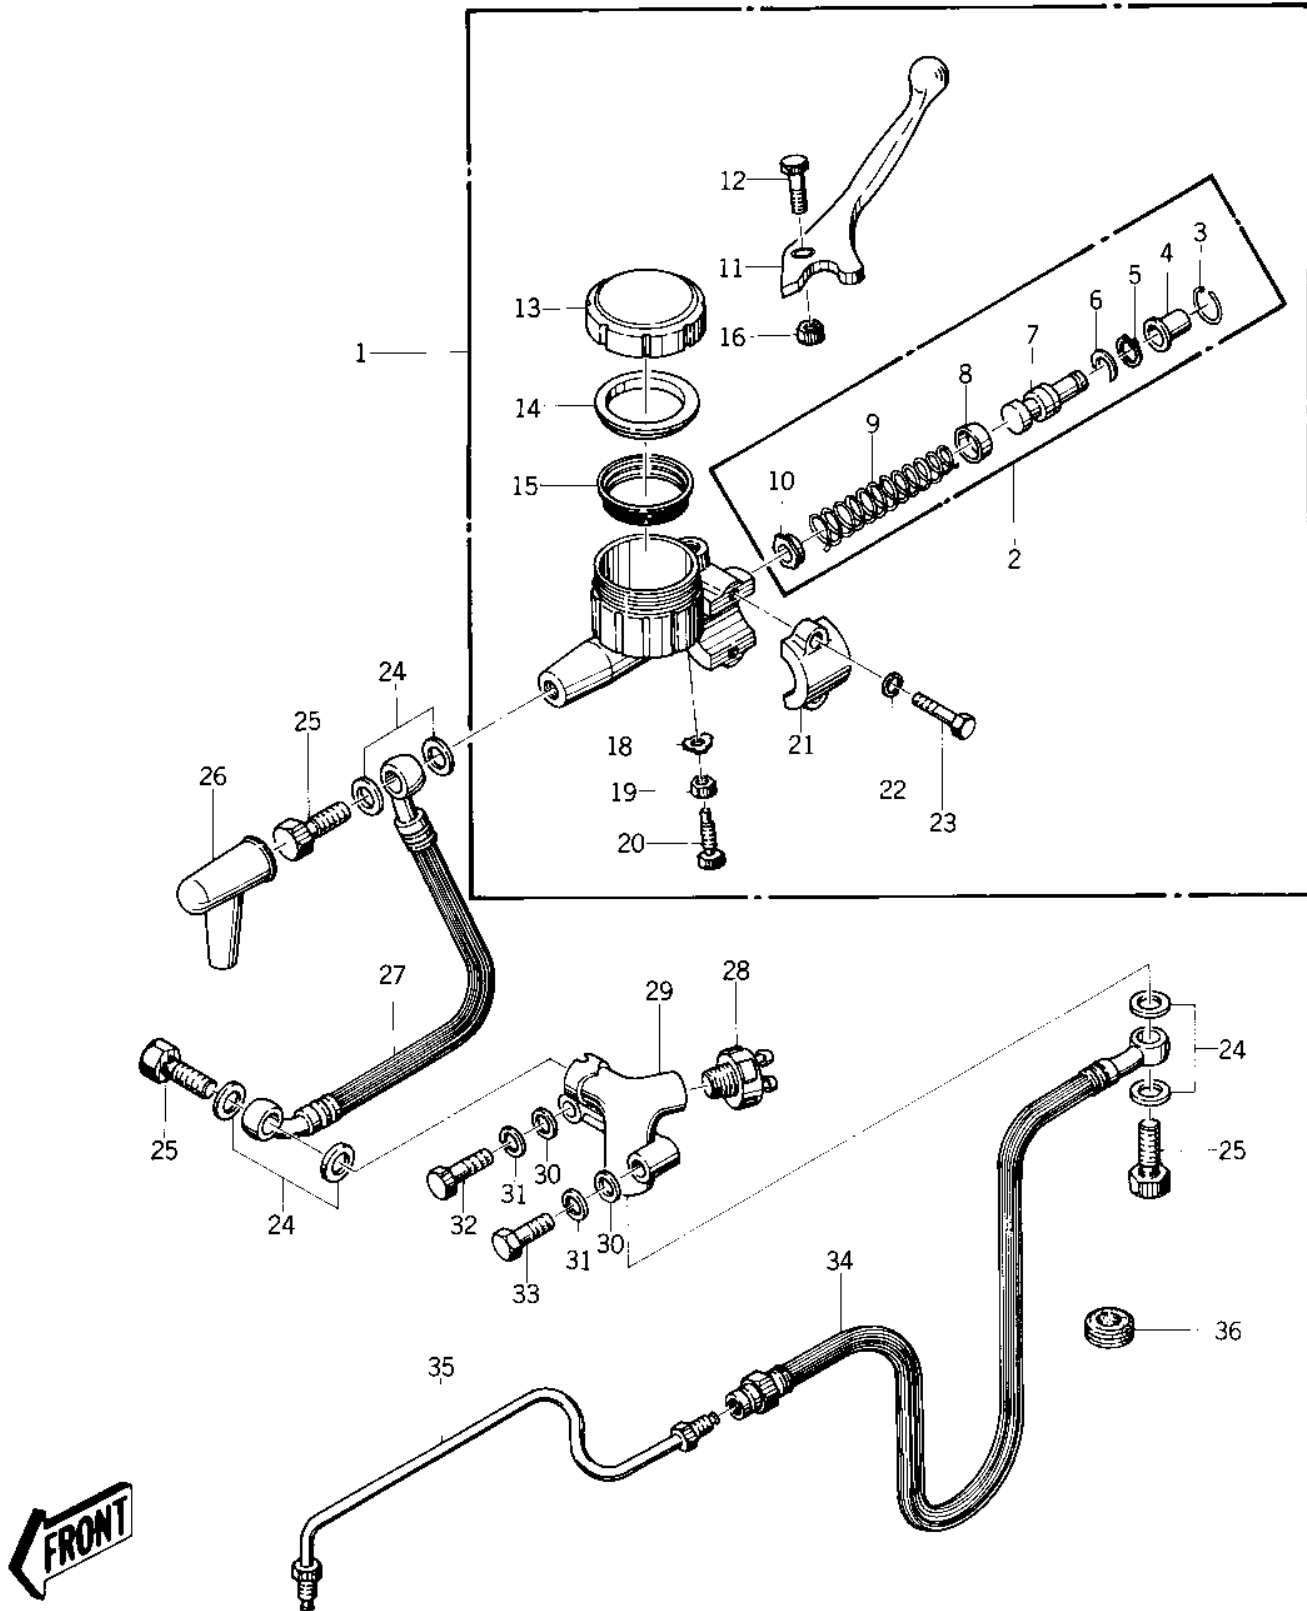

# 1976 KZ400-D3 PARTS DIAGRAM

FRONT MASTER CYLINDER ('76 -'77 KZ400 -

# 1976 KZ400-D3 PARTS LIST

FRONT MASTER CYLINDER ('76 -'77 KZ400 -

ITEM NAME	PART NUMBER	QUANTITY
CYLINDER ASSY,MASTER (Ref # 1)	43015-032	1
CYLINDER ASSY,MASTER (Ref # 1)	43015-032	AL
..REPAIR SET-MASTER CYL (Ref # 2)	43073-001	1
..STOPPER-BOOTS (Ref # 3)	43025-001	1
..BOOTS (Ref # 4)	43024-001	1
..CIRCLIP,18MM (Ref # 5)	481J1800	1
..STOPPER-PISTON (Ref # 6)	43022-001	1
..PISTON ASSY (Ref # 7)	43072-001	1
..CUP-PRIMARY (Ref # 8)	43019-001	1
..SPRING ASSY-RETURN (Ref # 9)	43018-001	1
..VALVE ASSY-CHECK (Ref # 10)	43017-001	1
.LEVER,FRONT BRAKE (Ref # 11)	43029-003	1
.BOLT (Ref # 12)	43033-004	1
.CAP,OIL CUP (Ref # 13)	43026-003	1
.PLATE-MASTER CYLINDER (Ref # 14)	43027-001	1
.DIAPHRAGM (Ref # 15)	43028-001	1
.NUT,6MM (Ref # 16)	312N0600	1
.WASHER-LOCK,8MM (Ref # 18)	43031-001	1
.NUT,8MM (Ref # 19)	314N0800	1
NUT,8MM (Ref # 19)	314N0800	AL
.BOLT,LEVER ADJUSTING (Ref # 20)	43030-003	1
.HOLDER-MASTER CYL (Ref # 21)	43034-001	1
.WASHER PLAIN 6MM (Ref # 22)	411B0600	2
.BOLT HEX HEAD 6X25 (Ref # 23)	110N0625	2
WASHER-OIL BOLT (Ref # 24)	43067-001	6
BOLT,OIL,L=23 (Ref # 25)	92002-1888	3
BOOT,DUST (Ref # 26)	49006-1041	1
BOOT,DUST (Ref # 26)	49006-1041	1
HOSE,CYLINDER BRAKE (Ref # 27)	43059-019	1

## 1976 KZ400-D3 PARTS LIST

FRONT MASTER CYLINDER ('76 -'77 KZ400 -

ITEM NAME	PART NUMBER	QUANTITY
SWITCH-FRONT BRAKE (Ref # 28)	43065-001	1
JOINT,THREE WAY (Ref # 29)	43061-002	1
WASHER PLAIN 6MM (Ref # 30)	411B0600	2
WASHER SPRING 6MM (Ref # 31)	461F0600	2
BOLT 6X22 (Ref # 32)	112B0622	1
BOLT-HEX HEAD,6X32 (Ref # 33)	110N0632	1
HOSE,CALIPER BRAKE (Ref # 34)	43059-020	1
PIPE,BRIDGE (Ref # 35)	43060-018	1
GROMMET-HOSE BRACKET (Ref # 36)	43064-001	1