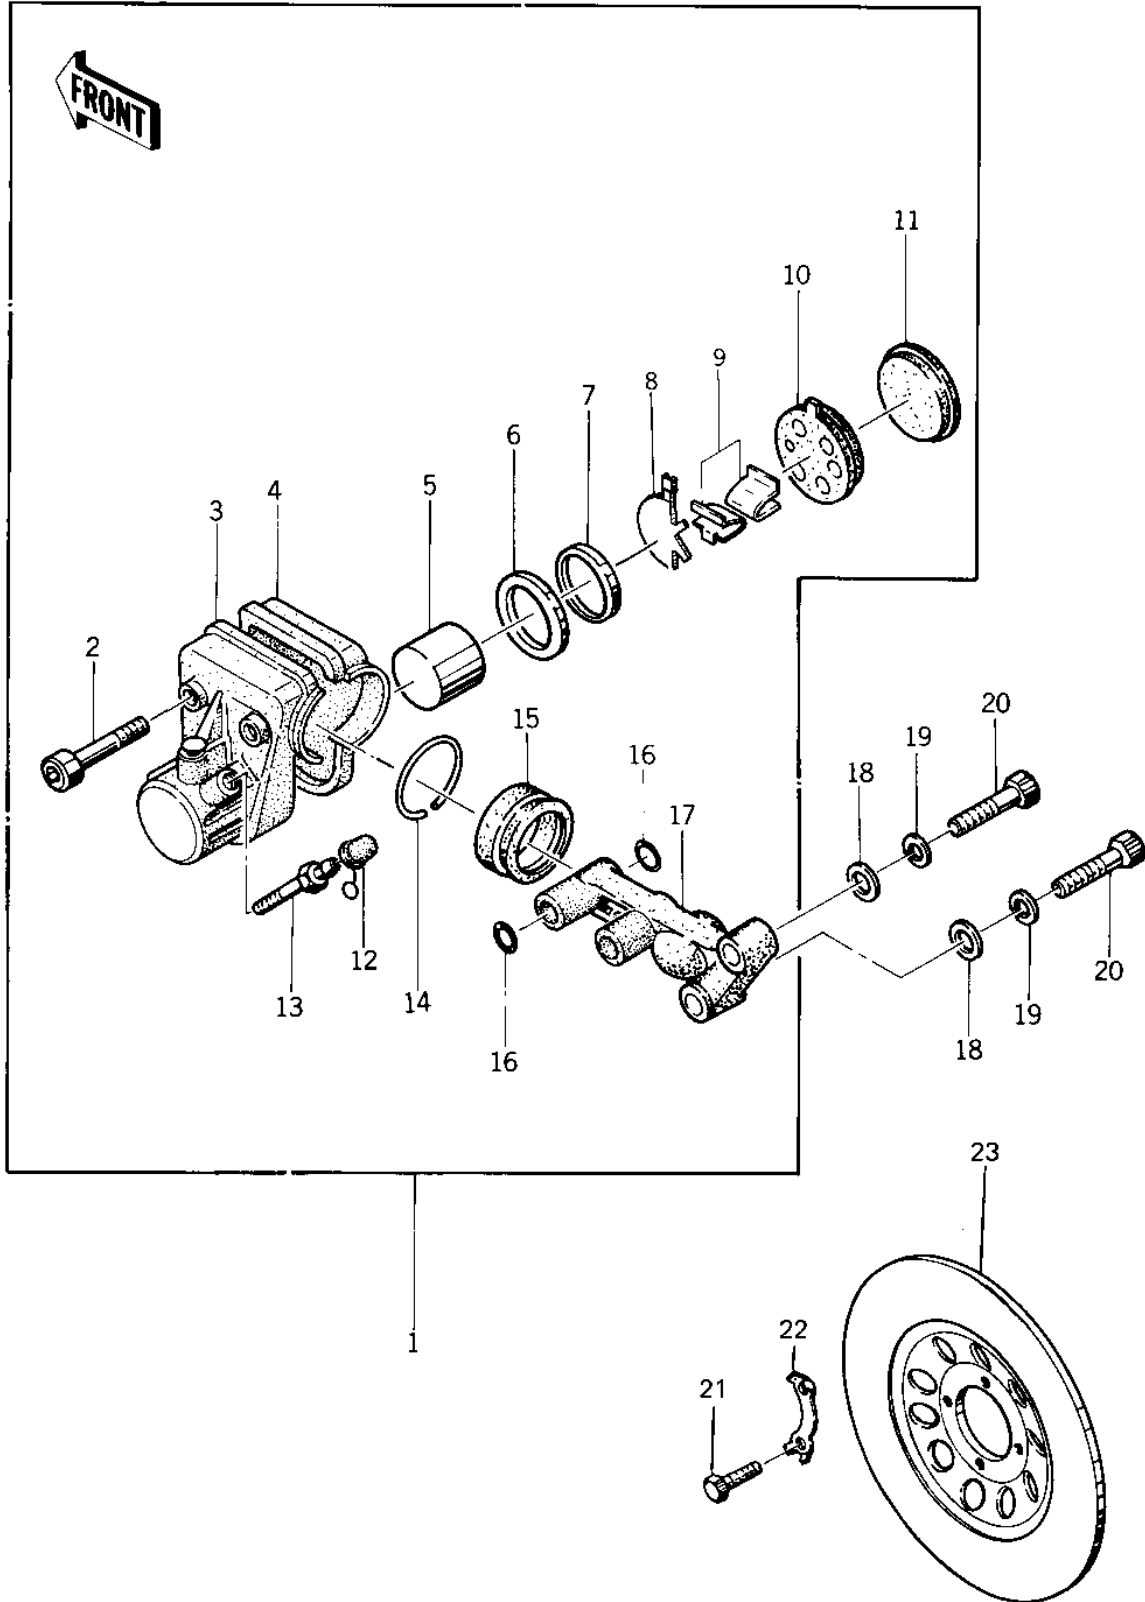

1976 KZ400-D3 PARTS DIAGRAM

FRONT BRAKE ('76 -'77 KZ400 - D3/D4)

101

1976 KZ400-D3 PARTS LIST

FRONT BRAKE ('76 -'77 KZ400 - D3/D4)

ITEM NAME	PART NUMBER	QUANTITY
CALLIPER ASSY (Ref # 1)	43041-016	1
.SHAFT (Ref # 2)	43045-005	2
.CALLIPER,A (Ref # 3)	43042-007	1
.CALLIPER,B (Ref # 4)	43043-005	1
.PISTON,CALIPER (Ref # 5)	43048-005	1
.RING,PISTON SEAL (Ref # 6)	43049-004	1
.SEAL (Ref # 7)	43083-002	1
.SHIM (Ref # 8)	43076-003	1
.CLIP,PAD (Ref # 9)	43084-002	2
.PAD A (Ref # 10)	43050-004	1
.PAD B (Ref # 11)	43051-003	1
.CAP,BREEDER (Ref # 12)	43057-004	1
.BREEDER (Ref # 13)	43056-004	1
.RING,DUST SEAL (Ref # 14)	43058-003	1
.DUST SEAL (Ref # 15)	43052-004	1
."O" RING (Ref # 16)	43053-004	4
.HOLDER,CALLIPER (Ref # 17)	43044-010	1
WASHER PLAIN 10MM (Ref # 18)	410B1000	2
WASHER SPRING 10MM (Ref # 19)	461F1000	2
BOLT,HEX HEAD,10X57 (Ref # 20)	92007-044	2
BOLT, HEX HEAD, 8X25 (Ref # 21)	92001-141	4
WASHER-LOCK (Ref # 22)	92088-016	2
DISC PLATE,FRONT BRK (Ref # 23)	41080-004	1