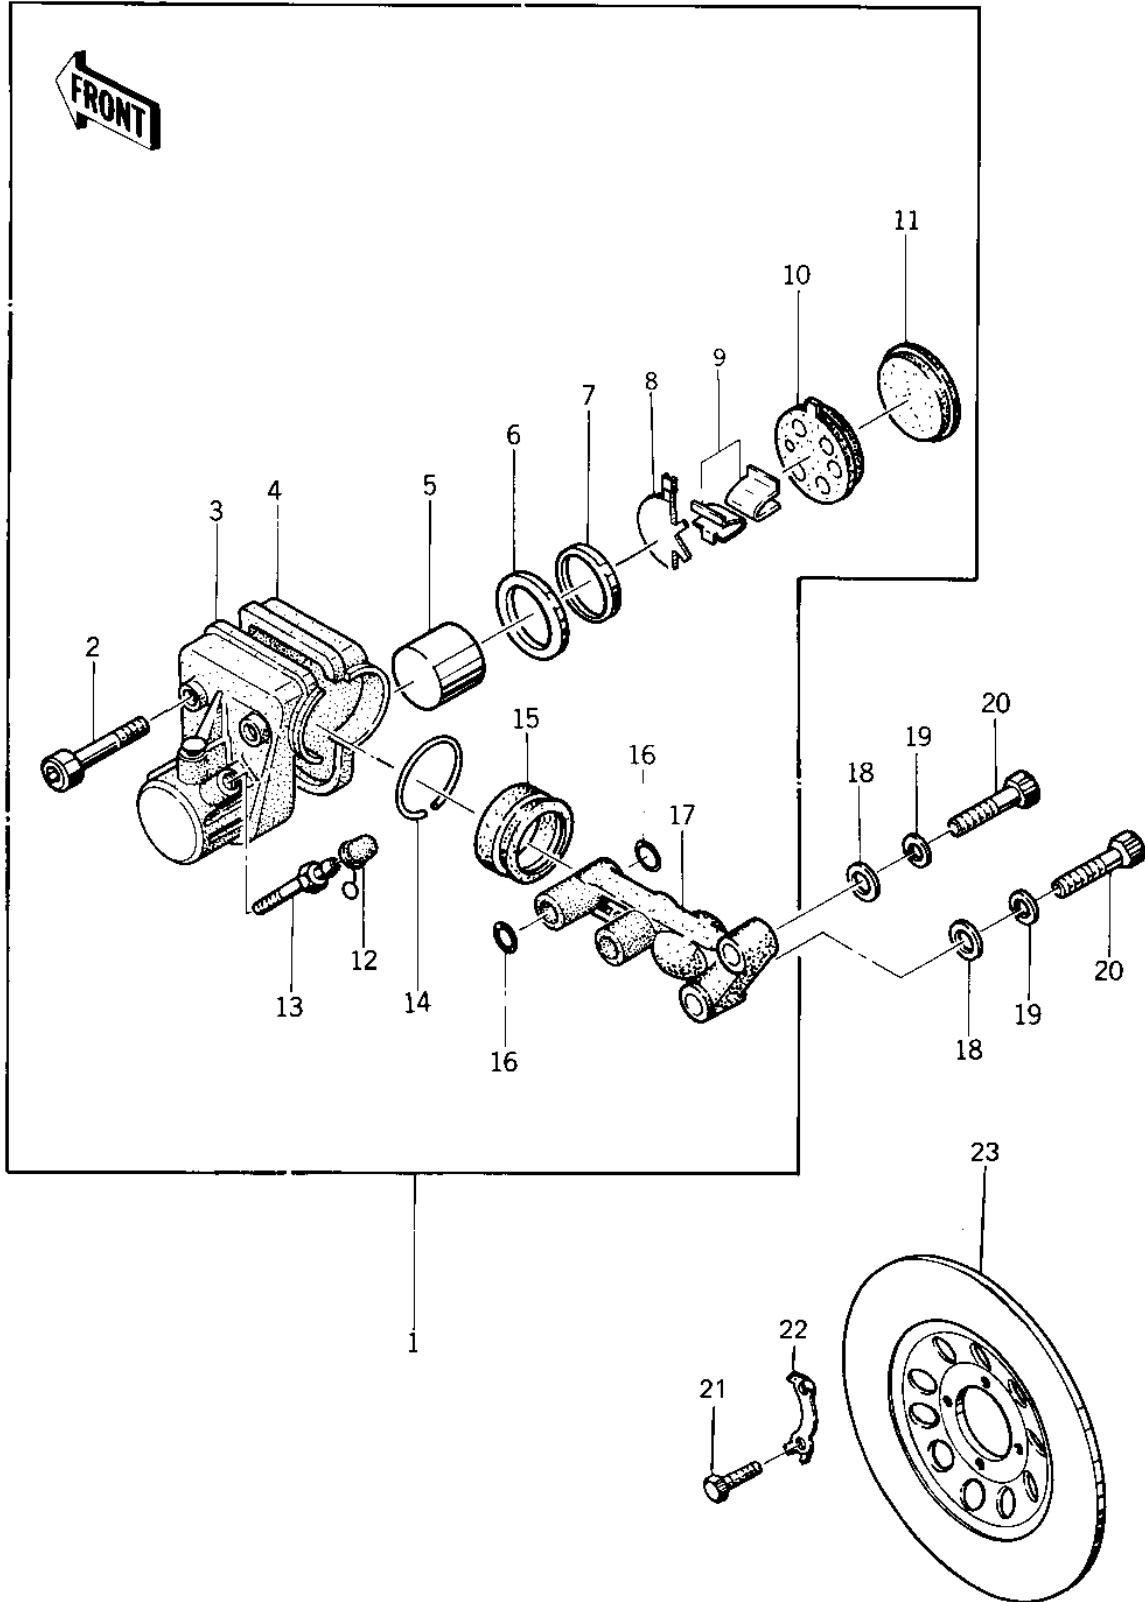

# 1976 KZ400-D3 PARTS DIAGRAM

FRONT BRAKE ('76 -'77 KZ400 - D3/D4)

# 1976 KZ400-D3 PARTS LIST

FRONT BRAKE ('76 -'77 KZ400 - D3/D4)

ITEM NAME	PART NUMBER	QUANTITY
CALLIPER ASSY (Ref # 1)	43041-016	1
.SHAFT (Ref # 2)	43045-005	2
.CALLIPER,A (Ref # 3)	43042-007	1
.CALLIPER,B (Ref # 4)	43043-005	1
.PISTON,CALIPER (Ref # 5)	43048-005	1
.RING,PISTON SEAL (Ref # 6)	43049-004	1
.SEAL (Ref # 7)	43083-002	1
.SHIM (Ref # 8)	43076-003	1
.CLIP,PAD (Ref # 9)	43084-002	2
.PAD A (Ref # 10)	43050-004	1
.PAD B (Ref # 11)	43051-003	1
.CAP,BREEDER (Ref # 12)	43057-004	1
.BREEDER (Ref # 13)	43056-004	1
.RING,DUST SEAL (Ref # 14)	43058-003	1
.DUST SEAL (Ref # 15)	43052-004	1
."O" RING (Ref # 16)	43053-004	4
.HOLDER,CALLIPER (Ref # 17)	43044-010	1
WASHER PLAIN 10MM (Ref # 18)	410B1000	2
WASHER SPRING 10MM (Ref # 19)	461F1000	2
BOLT,HEX HEAD,10X57 (Ref # 20)	92007-044	2
BOLT, HEX HEAD, 8X25 (Ref # 21)	92001-141	4
WASHER-LOCK (Ref # 22)	92088-016	2
DISC PLATE,FRONT BRK (Ref # 23)	41080-004	1