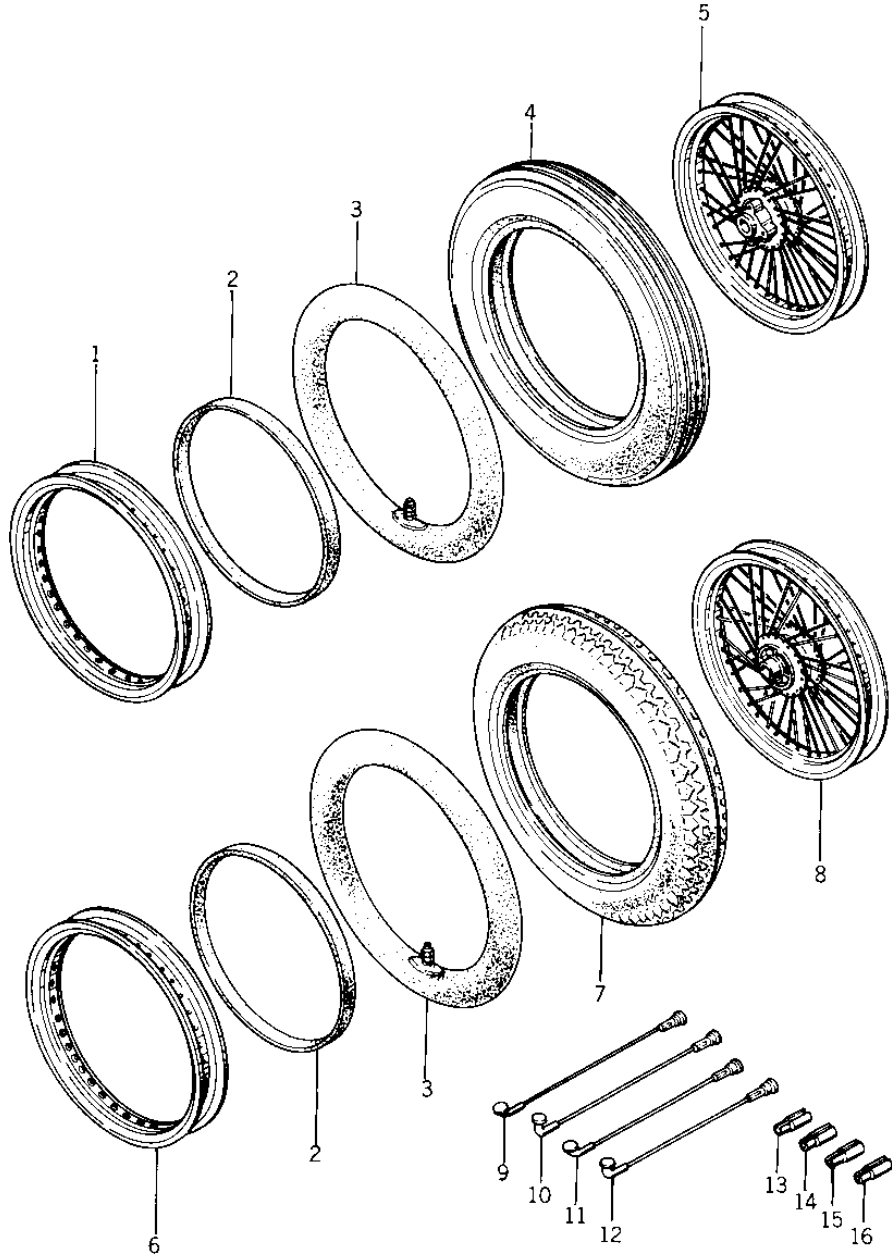

1976 KZ400-D3 PARTS DIAGRAM

WHEELS/TIRES ('76 -'77 KZ400 - D3/D4)

F
|

1018

1976 KZ400-D3 PARTS LIST

WHEELS/TIRES ('76 -'77 KZ400 - D3/D4)

ITEM NAME	PART NUMBER	QUANTITY
RIM,1.85BX18 (Ref # 1)	41025-075	1
BAND,RIM,4.00/5.10-18 (Ref # 2)	41023-1006	2
BAND,RIM,4.00/5.10-18 (Ref # 2)	41023-1006	2
TUBE 300/325/360-18 (Ref # 3)	41022-028	2
UNAVAILABLE IN PRICE BOOK (Ref # 4)	41021-059	1
WHEEL ASSY,FRONT (Ref # 5)	41074-045	1
RIM,1.85BX18W (Ref # 6)	41025-053	1
UNAVAILABLE IN PRICE BOOK (Ref # 7)	41021-060	1
WHEEL ASSY,REAR (Ref # 8)	42048-031	1
SPOKE-ASY,FR INNER (Ref # 9)	41027-054	20
SPOKE-ASY,FR OUTER (Ref # 10)	41028-054	20
SPOKE-ASY,RR INNER (Ref # 11)	41027-046	20
SPOKE-ASY,RR OUTER (Ref # 12)	41028-045	20
WEIGHT,BALANCE,10G (Ref # 13)	41075-1007	AR
WEIGHT,BALANCE,10G (Ref # 13)	41075-1007	AR
WEIGHT,BALANCE,20G (Ref # 14)	41075-1008	AR
WEIGHT,BALANCE,20G (Ref # 14)	41075-1008	AR
WEIGHT,BALANCE,30G (Ref # 15)	41075-1009	AR
WEIGHT,BALANCE,30G (Ref # 15)	41075-1009	AR
WEIGHT,BALANCE,5G (Ref # 16)	41075-1010	AR
WEIGHT,BALANCE,5G (Ref # 16)	41075-1010	AR