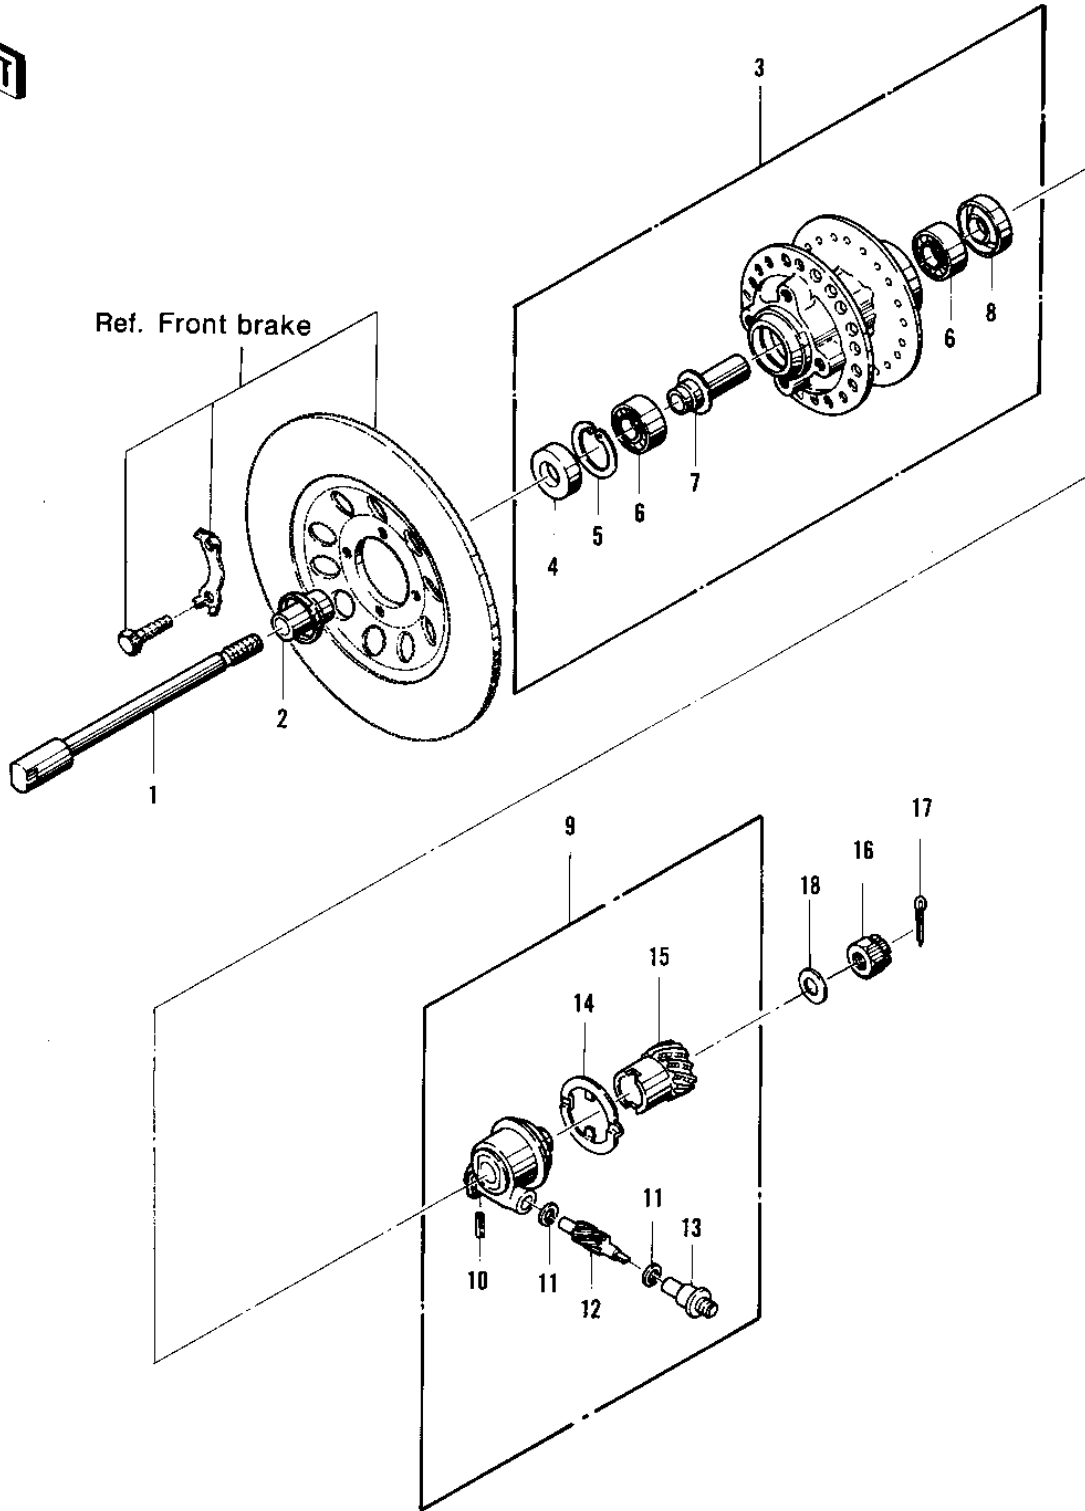

# 1976 KZ400-D3 PARTS DIAGRAM

FRONT HUB ('76 -'77 KZ400 - D3/D4)

10

# 1976 KZ400-D3 PARTS LIST

FRONT HUB ('76 -'77 KZ400 - D3/D4)

ITEM NAME	PART NUMBER	QUANTITY
AXLE,FRONT (Ref # 1)	41068-045	1
COLLAR,FRONT AXLE (Ref # 2)	41069-028	1
DRUM-ASSY,FR BRK,BUFF (Ref # 3)	41034-038-80	1
OIL SEAL,WTC22427 (Ref # 4)	92052-011	1
CIRCLIP,42MM (Ref # 5)	92033-1041	1
CIRCLIP,42MM (Ref # 5)	92033-1041	AL
BEARING BALL #6302 (Ref # 6)	601B6302	2
COLLAR,FR HUB BEARING (Ref # 7)	41039-026	1
OIL SEAL,WTC40528 (Ref # 8)	92052-012	1
GEAR BOX ASSY (Ref # 9)	41078-006	1
PIN,SPRING (Ref # 10)	41082-001	1
WASHER THRST SPD PINI (Ref # 11)	41063-001	2
PINION,SPEEDOMETER (Ref # 12)	41060-016	1
BUSH,SPEEDMETER CABLE (Ref # 13)	41062-005	1
DRIVE,SPEED,GEAR (Ref # 14)	41064-012	1
GEAR,SPEEDOMETER (Ref # 15)	41059-025	1
NUT,14MM (Ref # 16)	42045-020	1
PIN COTTER 3.0X25 (Ref # 17)	550D3025	1
WASHER PLAIN 14MM (Ref # 18)	410B1400	1