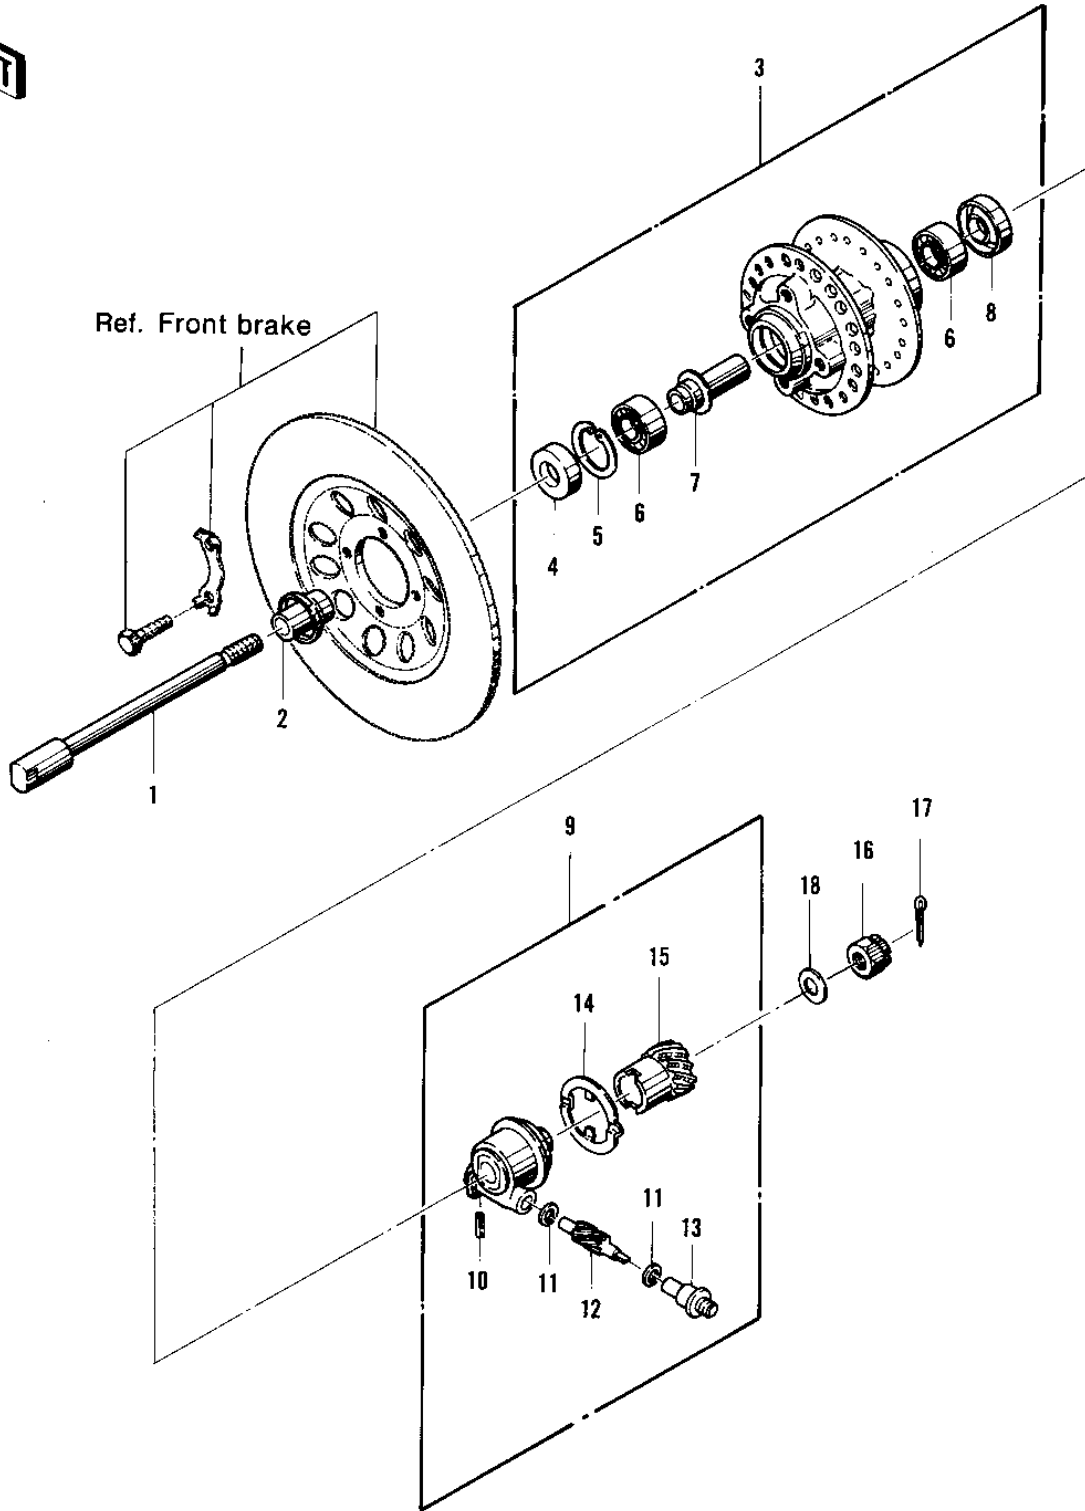

1977 KZ400-D4 PARTS DIAGRAM

FRONT HUB ('76 -'77 KZ400 - D3/D4)

10

1977 KZ400-D4 PARTS LIST

FRONT HUB ('76 -'77 KZ400 - D3/D4)

ITEM NAME	PART NUMBER	QUANTITY
AXLE,FRONT (Ref # 1)	41068-045	1
COLLAR,FRONT AXLE (Ref # 2)	41069-028	1
DRUM-ASSY,FR BRK,BUFF (Ref # 3)	41034-038-80	1
OIL SEAL,WTC22427 (Ref # 4)	92052-011	1
CIRCLIP,42MM (Ref # 5)	92033-1041	1
CIRCLIP,42MM (Ref # 5)	92033-1041	AL
BEARING BALL #6302 (Ref # 6)	601B6302	2
COLLAR,FR HUB BEARING (Ref # 7)	41039-026	1
OIL SEAL,WTC40528 (Ref # 8)	92052-012	1
GEAR BOX ASSY (Ref # 9)	41078-006	1
PIN,SPRING (Ref # 10)	41082-001	1
WASHER THRST SPD PINI (Ref # 11)	41063-001	2
PINION,SPEEDOMETER (Ref # 12)	41060-016	1
BUSH,SPEEDMETER CABLE (Ref # 13)	41062-005	1
DRIVE,SPEED,GEAR (Ref # 14)	41064-012	1
GEAR,SPEEDOMETER (Ref # 15)	41059-025	1
NUT,14MM (Ref # 16)	42045-020	1
PIN COTTER 3.0X25 (Ref # 17)	550D3025	1
WASHER PLAIN 14MM (Ref # 18)	410B1400	1