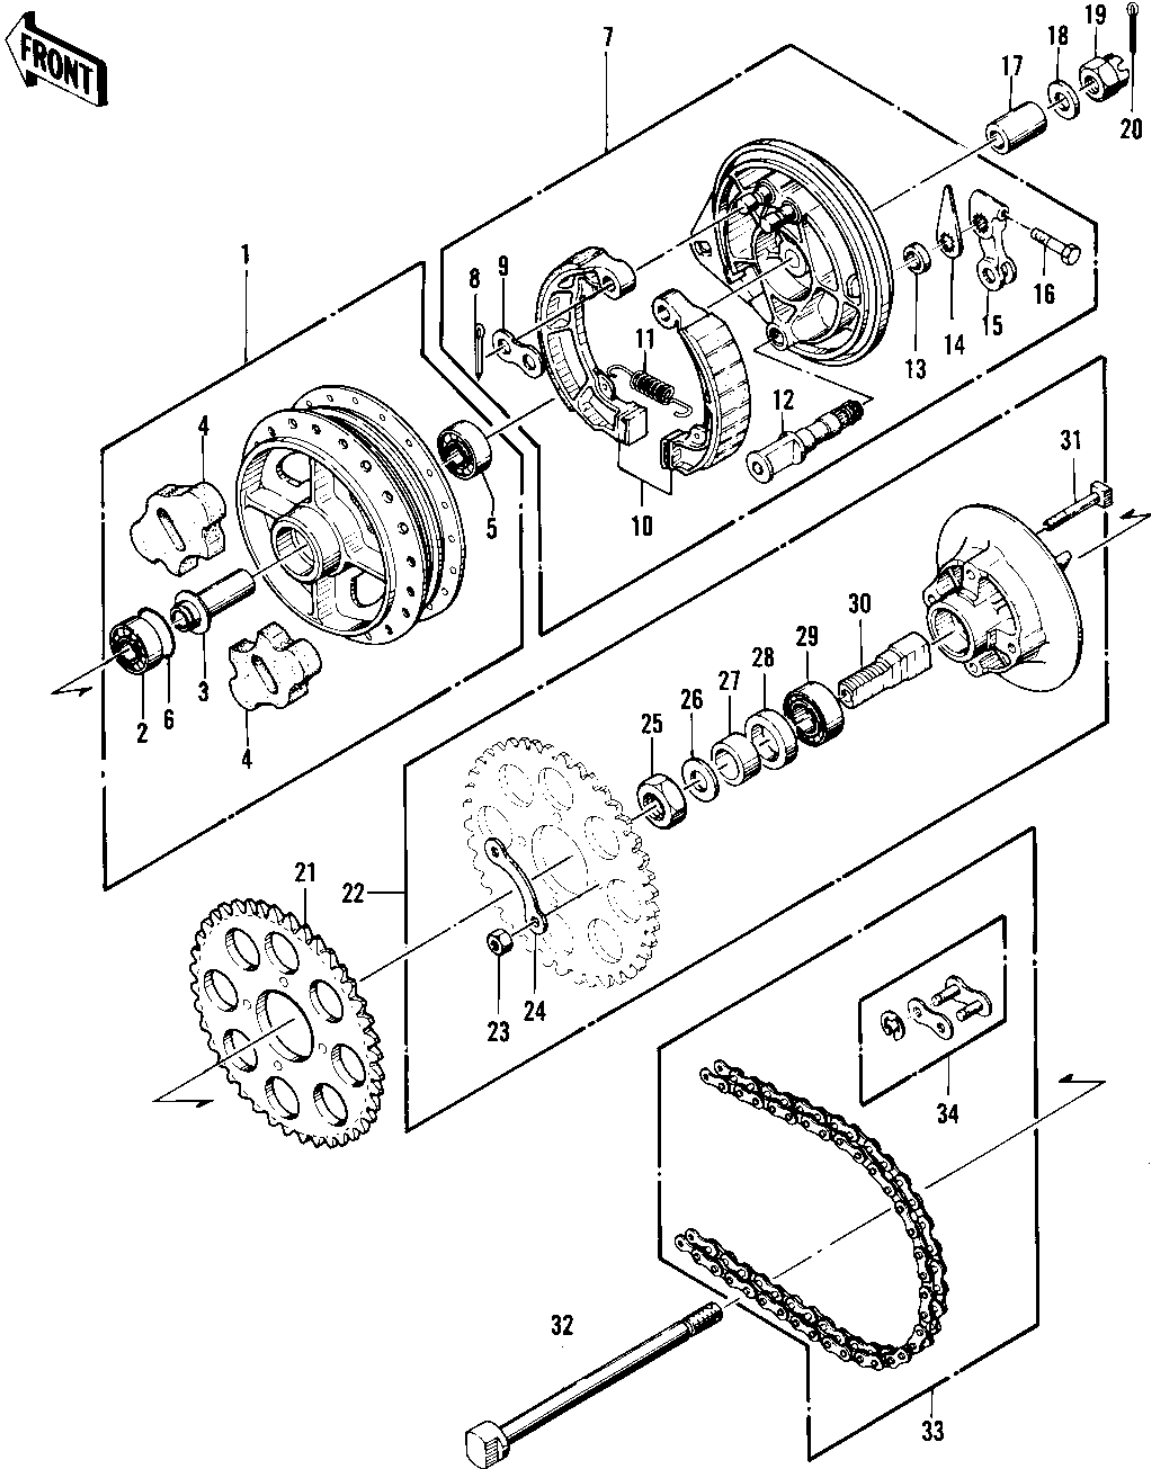

1976 KZ400-D3 PARTS DIAGRAM

REAR HUB/BRAKE/CHAIN ('76 -'77 KZ400 - D)

1976 KZ400-D3 PARTS LIST

REAR HUB/BRAKE/CHAIN ('76 -'77 KZ400 - D

ITEM NAME	PART NUMBER	QUANTITY
DRUM ASY,RR BK,BUFF (Ref # 1)	42005-044-80	1
BEARING BALL #6303 (Ref # 2)	601B6303	1
SPACER,RR HUB BEARING (Ref # 3)	42010-027	1
DAMPER REAR HUB SHOCK (Ref # 4)	42014-008	4
BEARING BALL #6303Z (Ref # 5)	601B6303Z	1
"0" RING,60MM (Ref # 6)	671B2560	1
PANEL-ASY,RR BRK,BUFF (Ref # 7)	42006-055-80	1
PIN COTTER 2.0X25 (Ref # 8)	550D2025	2
WASHER,BRAKE SHOE (Ref # 9)	41045-007	1
SHOE REAR BRAKE (Ref # 10)	42019-003	2
SPRING BRAKE SHOE (Ref # 11)	41049-003	1
CAM SHAFT,REAR BRAKE (Ref # 12)	42026-024	1
DUST SHIELD BRAKE CAM (Ref # 13)	41051-001	1
INDICATOR,RR BK SHOE (Ref # 14)	41085-016	1
LEVER,REAR BRAKE CAM (Ref # 15)	42029-036	1
BOLT-SMALL-UPSET 8X25 (Ref # 16)	115G0825	1
COLLAR,REAR AXLE (Ref # 17)	42032-053	1
WASHER SLEEVE (Ref # 18)	42046-009	1
NUT CASTLE,16MM (Ref # 19)	92015-055	1
PIN-COTTER,4.0X35 (Ref # 20)	550D4035	1
REAR SPROCKET,45T (Ref # 21)	42041-145	1
COUPLING ASSY,RR HUB (Ref # 22)	42008-024	1
NUT,10MM (Ref # 23)	314B1000	4
WASHER SPROCKET LOCK (Ref # 24)	92088-005	2
NUT SLEEVE (Ref # 25)	42045-006	1
WASHER,PLAIN,24MM (Ref # 26)	92022-293	1
COLLAR,RR HUB COUPLNG (Ref # 27)	42037-026	1
OIL SEAL WTC35527 (Ref # 28)	92052-006	1
BEARING BALL #6205 (Ref # 29)	601B6205	1

1976 KZ400-D3 PARTS LIST

REAR HUB/BRAKE/CHAIN ('76 -'77 KZ400 - D

ITEM NAME	PART NUMBER	QUANTITY
SLEEVE,RR HUB COUPLNG (Ref # 30)	42036-021	1
BOLT, RR SPROCKET FIT (Ref # 31)	92003-156	4
AXLE,REAR (Ref # 32)	42031-050	1
DR CHAIN 530X100 (Ref # 33)	92057-092	1
CHAIN JOINT 530 (Ref # 34)	92058-008	1