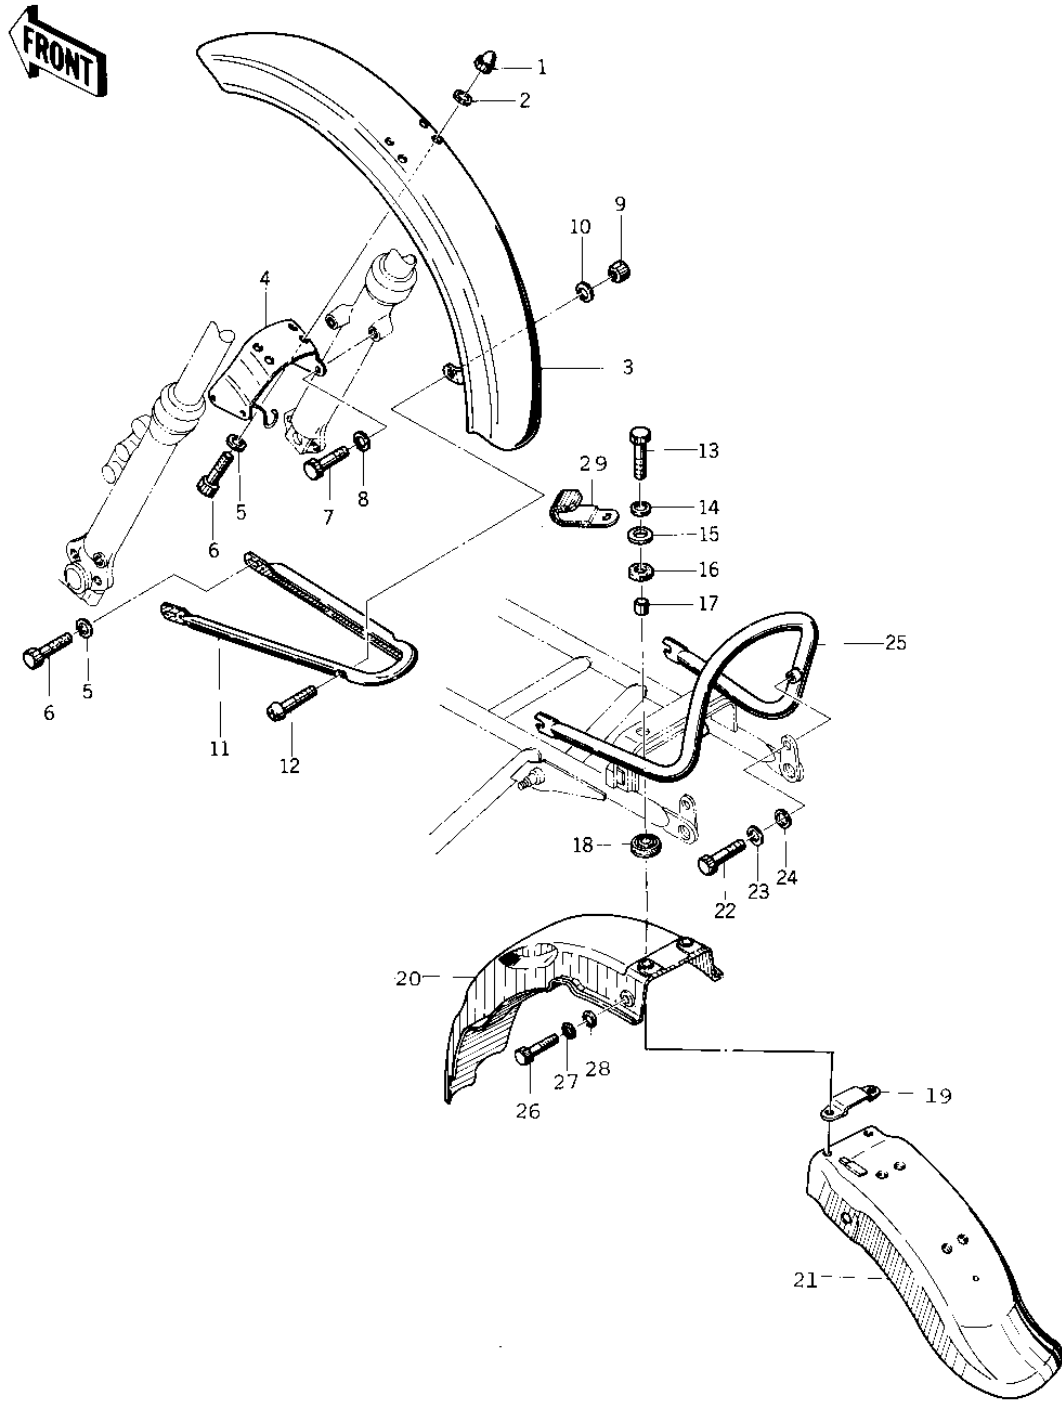

# 1976 KZ400-D3 PARTS DIAGRAM

FENDERS (76 -77 KZ400 - D3/D4)

# 1976 KZ400-D3 PARTS LIST

FENDERS (76 -77 KZ400 - D3/D4)

ITEM NAME	PART NUMBER	QUANTITY
NUT,6MM (Ref # 1)	92015-009	4
NUT-6MM (Ref # 1)	322N0600	4
NUT-6MM (Ref # 1)	322N0600	AL
WASHER PLAIN 6MM (Ref # 2)	411B0600	4
FENDER-FR (Ref # 3)	35004-095	1
BRACE,FRONT FENDER (Ref # 4)	35009-032	1
WASHER SPRING 6MM (Ref # 5)	461F0600	6
BOLT-UPSET,6X12 (Ref # 6)	112G0612	6
BOLT-SMALL-UPSET,8X16 (Ref # 7)	115G0816	4
WASHER SPRING 8MM (Ref # 8)	461F0800	4
NUT,5MM (Ref # 9)	311B0500	2
WASHER SPRING 5MM (Ref # 10)	461F0500	2
STAY,FRONT FENDER (Ref # 11)	35010-027	1
SCREW OVL CNTSNK 5X16 (Ref # 12)	222E0516A	2
SCREW,OVL CNTSNK,5X20 (Ref # 12)	222E0520A	2
BOLT-UPSET (Ref # 13)	112G0625	2
WASHER SPRING 6MM (Ref # 14)	461F0600	2
WASHER,PLAIN,7MM (Ref # 15)	92022-228	2
RUBBER,FENDER COVER (Ref # 16)	92075-174	2
COLLAR,REAR FENDER (Ref # 17)	92027-162	2
COLLAR (Ref # 17)	92027-241	2
DAMPER RUBBER (Ref # 18)	92075-175	2
PLATE,REAR FENDER (Ref # 19)	35042-003	1
FENDER-RR (Ref # 20)	35022-138	1
FENDER-RR (Ref # 21)	35022-114	1
BOLT-SMALL-UPSET,8X14 (Ref # 22)	115B0814	2
WASHER SPRING 8MM (Ref # 23)	461F0800	2
WASHER PLAIN 8MM (Ref # 24)	411B0800	2
STAY,REAR FENDER (Ref # 25)	35032-029	2