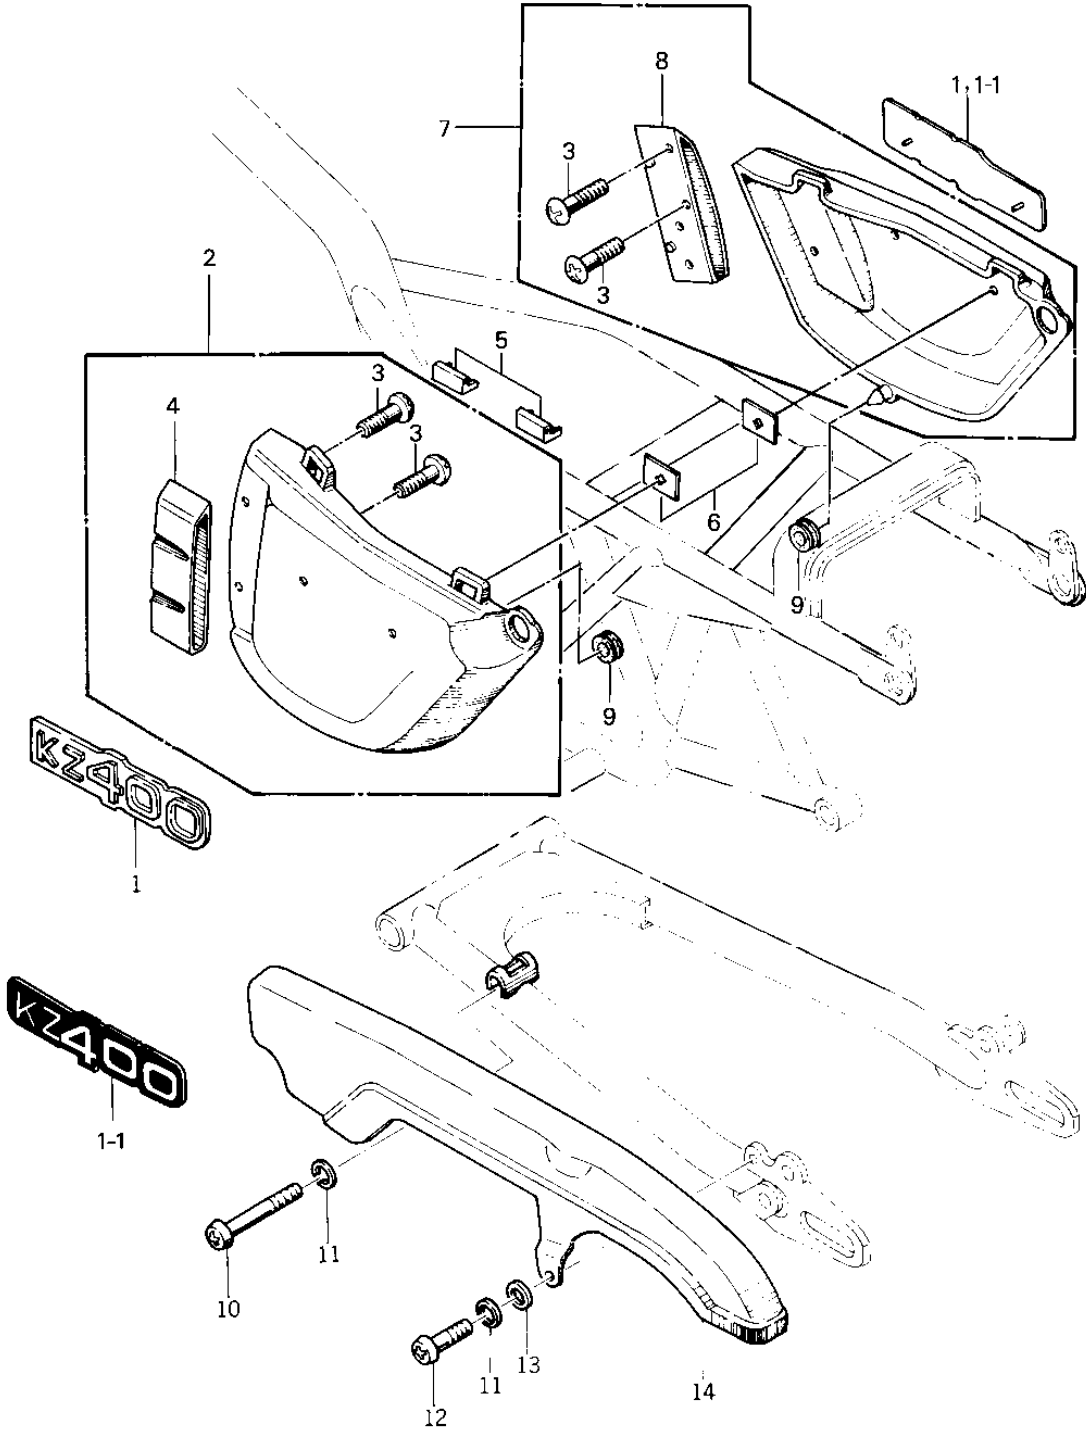

1976 KZ400-D3 PARTS DIAGRAM

SIDE COVERS/CHAIN COVER ('76 -'77 KZ400)

R
|

1011

1976 KZ400-D3 PARTS LIST

SIDE COVERS/CHAIN COVER ('76 -'77 KZ400)

ITEM NAME	PART NUMBER	QUANTITY
EMBLEM,SIDE COVER (Ref # 1)	56018-231	2
EMBLEM,SIDE COVER (Ref # 1-1)	56018-267	2
COVER,L.H SIDE,D.BLUE (Ref # 2)	36001-053-3P	1
COVER,L.H SIDE,D.COPP (Ref # 2)	36001-053-3Q	1
COVER,L.H,SIDE,S.RED (Ref # 2)	36001-055-3R	1
COVER,L.H.SIDE,C.BLUE (Ref # 2)	36001-055-4X	1
SCREW,TAPPING (Ref # 3)	92008-009	8
TRIMING,L.H SIDE COV (Ref # 4)	36029-004	1
TRIMING,L.H.S CVR BLK (Ref # 4)	36029-005-6Z	1
PROTECTOR SIDE COVER (Ref # 5)	31082-005	3
NUT,LOCK,3MM (Ref # 6)	92018-005	4
COVER,RH SIDE,D.BLUE (Ref # 7)	36007-048-3P	1
COVER,RH SIDE,S.RED (Ref # 7)	36007-053-3R	1
COVER,RH SIDE,C.BLUE (Ref # 7)	36007-053-4X	1
TRIMING,R.H SIDE COV (Ref # 8)	36029-003	1
TRIMING,R.H.S CVR BLK (Ref # 8)	36029-006-6Z	1
GROMMET (Ref # 9)	92071-056	2
SCREW PAN HEAD 6X60 (Ref # 10)	220E0660	1
WASHER SPRING 6MM (Ref # 11)	461F0600	2
SCREW PAN HEAD 6X12 (Ref # 12)	220E0612	1
WASHER PLAIN 6MM (Ref # 13)	410B0600	1
CASE-CHAIN,BLACK (Ref # 14)	36014-063-10	1