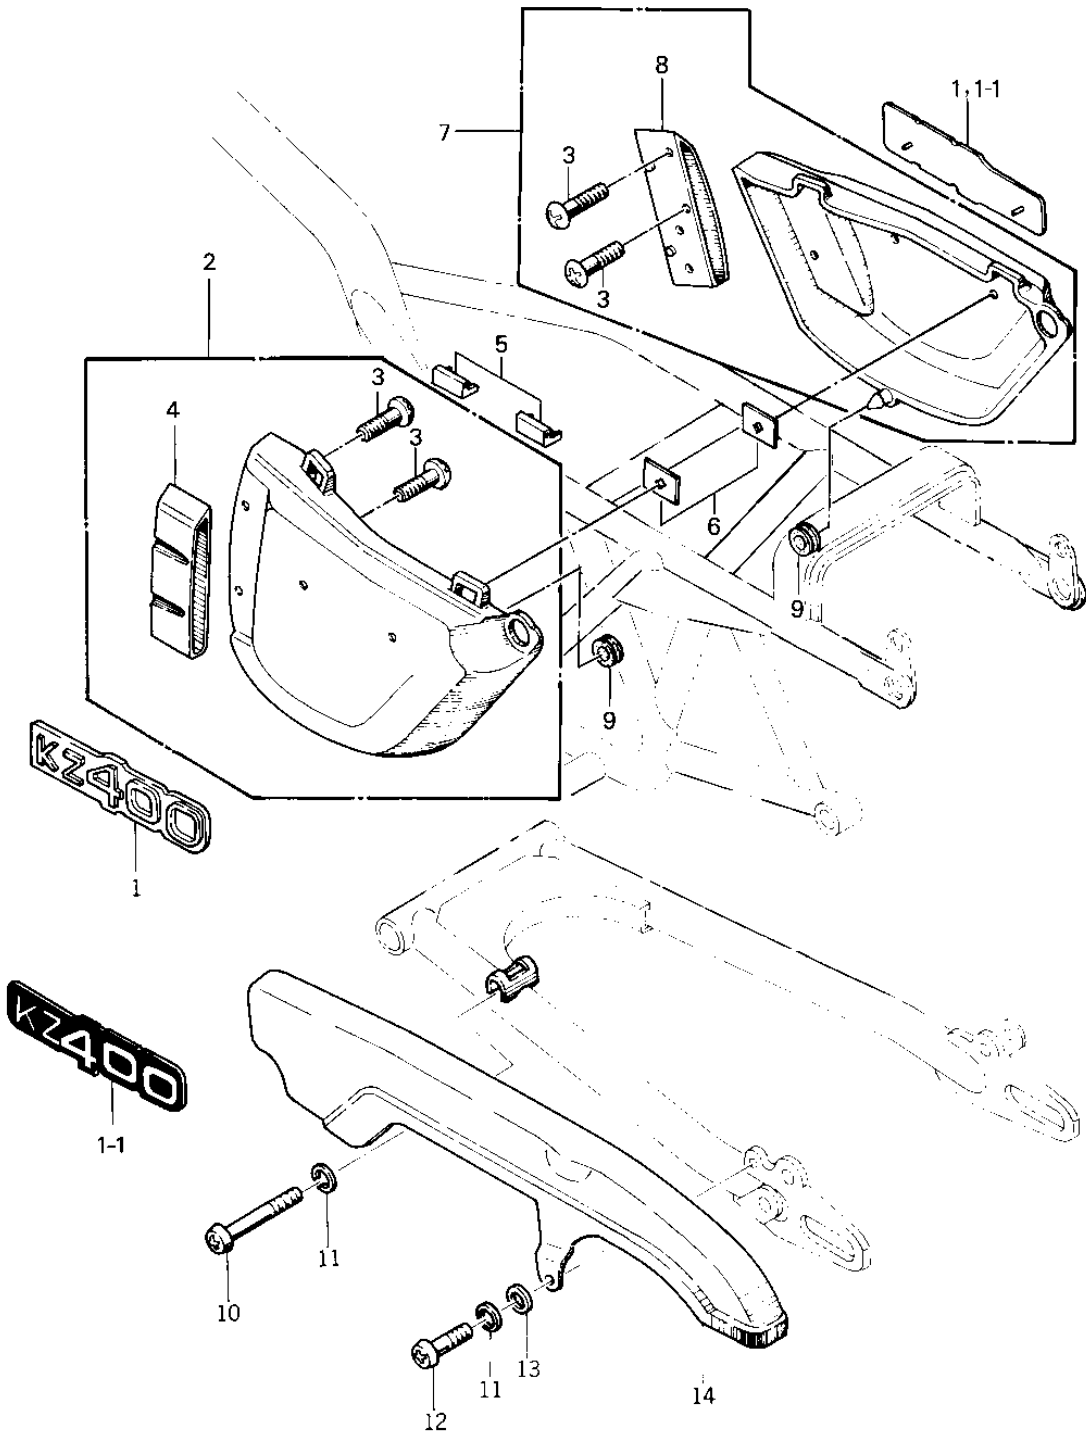

1976 KZ400-D3 PARTS DIAGRAM

SIDE COVERS/CHAIN COVER ('76 -'77 KZ400)

R
—

1011

1976 KZ400-D3 PARTS LIST

SIDE COVERS/CHAIN COVER ('76 -'77 KZ400)

ITEM NAME	PART NUMBER	QUANTITY
EMBLEM,SIDE COVER (Ref # 1)	56018-231	2
EMBLEM,SIDE COVER (Ref # 1-1)	56018-267	2
COVER,L.H SIDE,D.BLUE (Ref # 2)	36001-053-3P	1
COVER,L.H SIDE,D.COPP (Ref # 2)	36001-053-3Q	1
COVER,L.H,SIDE,S.RED (Ref # 2)	36001-055-3R	1
COVER,L.H.SIDE,C.BLUE (Ref # 2)	36001-055-4X	1
SCREW,TAPPING (Ref # 3)	92008-009	8
TRIMING,L.H SIDE COV (Ref # 4)	36029-004	1
TRIMING,L.H.S CVR BLK (Ref # 4)	36029-005-6Z	1
PROTECTOR SIDE COVER (Ref # 5)	31082-005	3
NUT,LOCK,3MM (Ref # 6)	92018-005	4
COVER,RH SIDE,D.BLUE (Ref # 7)	36007-048-3P	1
COVER,RH SIDE,S.RED (Ref # 7)	36007-053-3R	1
COVER,RH SIDE,C.BLUE (Ref # 7)	36007-053-4X	1
TRIMING,R.H SIDE COV (Ref # 8)	36029-003	1
TRIMING,R.H.S CVR BLK (Ref # 8)	36029-006-6Z	1
GROMMET (Ref # 9)	92071-056	2
SCREW PAN HEAD 6X60 (Ref # 10)	220E0660	1
WASHER SPRING 6MM (Ref # 11)	461F0600	2
SCREW PAN HEAD 6X12 (Ref # 12)	220E0612	1
WASHER PLAIN 6MM (Ref # 13)	410B0600	1
CASE-CHAIN,BLACK (Ref # 14)	36014-063-10	1