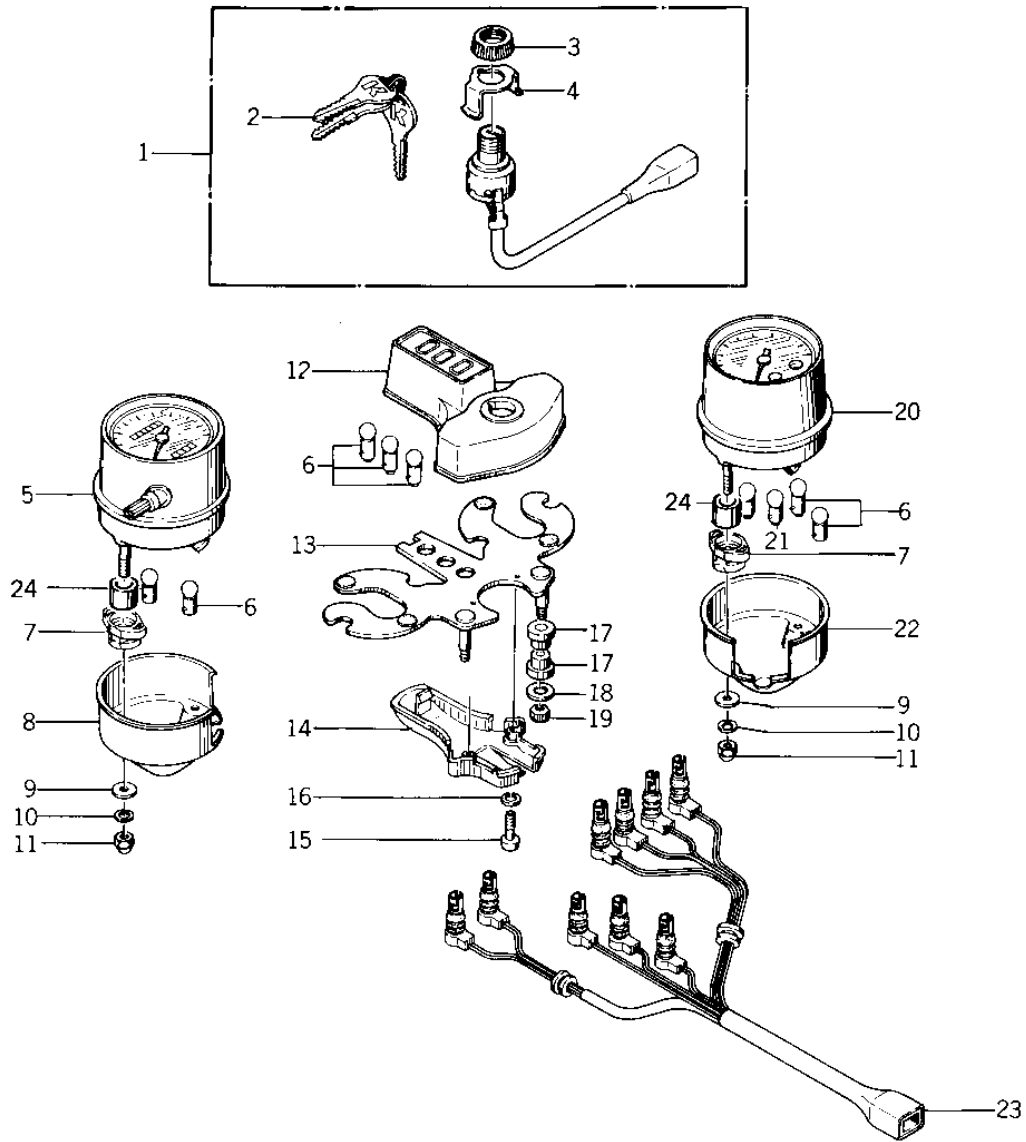

1976 KZ400-D3 PARTS DIAGRAM

METERS/IGNITION SWITCH ('76 -'77 K)

1976 KZ400-D3 PARTS LIST

METERS/IGNITION SWITCH ('76 -'77 K

ITEM NAME	PART NUMBER	QUANTITY
-----------	-------------	----------