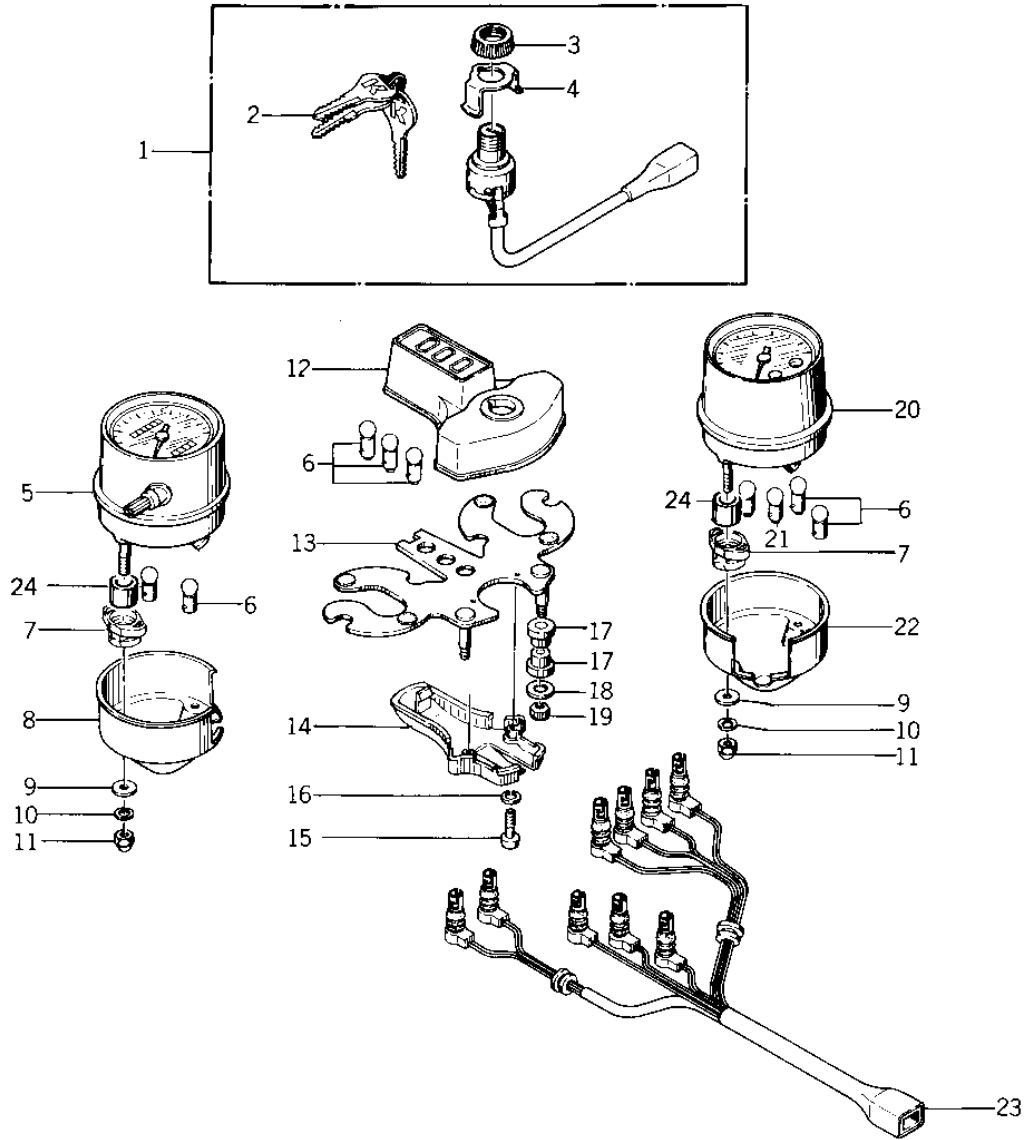

1976 KZ400-D3 PARTS DIAGRAM

METERS/IGNITION SWITCH ('76 -'77 K)