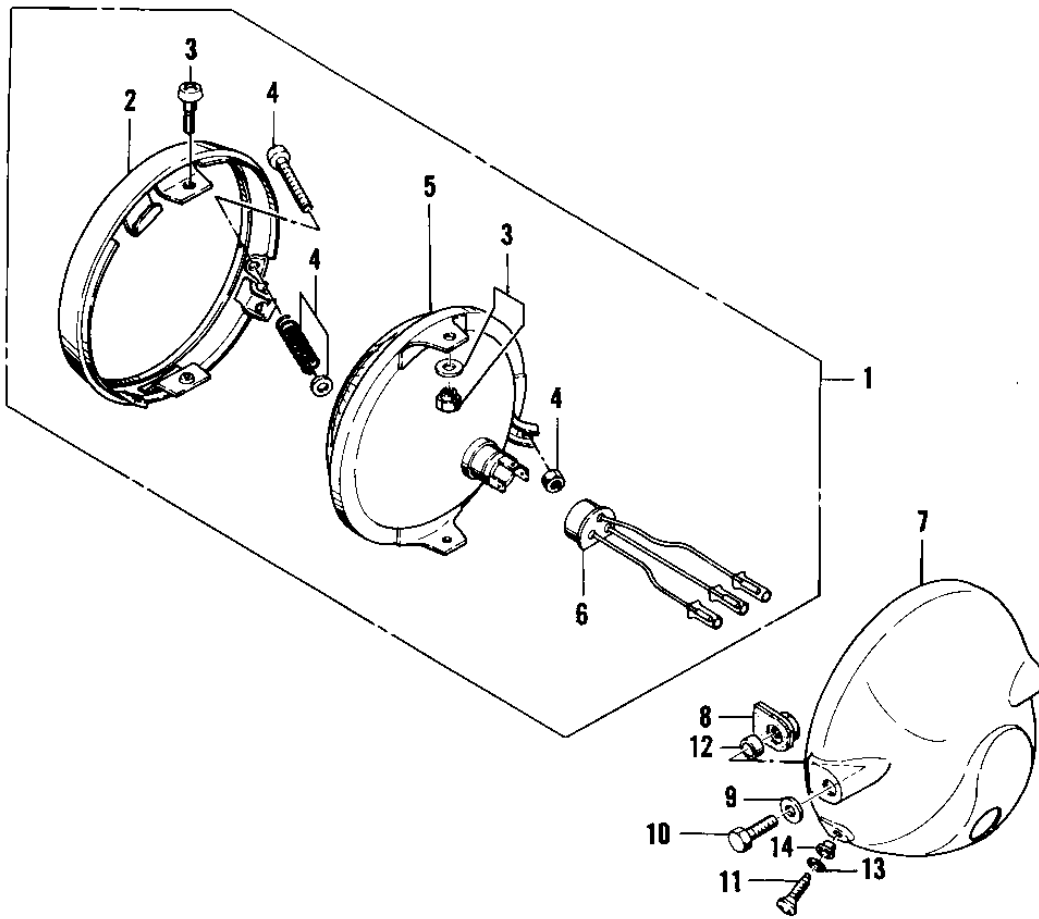

# 1976 KZ400-D3 PARTS DIAGRAM

HEADLIGHT ('76 -'77 KZ400 - D3/D4)

F

## 1976 KZ400-D3 PARTS LIST

HEADLIGHT ('76 -'77 KZ400 - D3/D4)

ITEM NAME	PART NUMBER	QUANTITY
LIGHT UNIT HEAD (Ref # 1)	23003-022	1
RIM HEAD LIGHT (Ref # 2)	23006-044	1
SCREW ASY LENS UNIT (Ref # 3)	23013-009	2
SCREW ASY FOCUS ADJST (Ref # 4)	23013-008	1
LENS UNIT HEAD LIGHT (Ref # 5)	23007-059	1
SOCKET ASSY,HEAD LAMP (Ref # 6)	23008-037	1
BODY,HEAD LIGHT,BLUE (Ref # 7)	23005-047-3P	1
BODY,HEAD LIGHT,COPP (Ref # 7)	23005-047-3Q	1
BODY,HEAD LIGHT,BLACK (Ref # 7)	23005-047-21	1
NUT 10MM (Ref # 8)	23020-021	2
WASHER PLAIN 10MM (Ref # 9)	411B1000	2
BOLT,HEX HEAD,10X25 (Ref # 10)	92007-045	2
SCREW-PAN HEAD,5MM (Ref # 11)	92011-024	2
COLLAR,HEAD LIGHT (Ref # 12)	92027-231	2
WASHER SPRING 5MM (Ref # 13)	461F0500	2
WASHER (Ref # 14)	23021-010	2