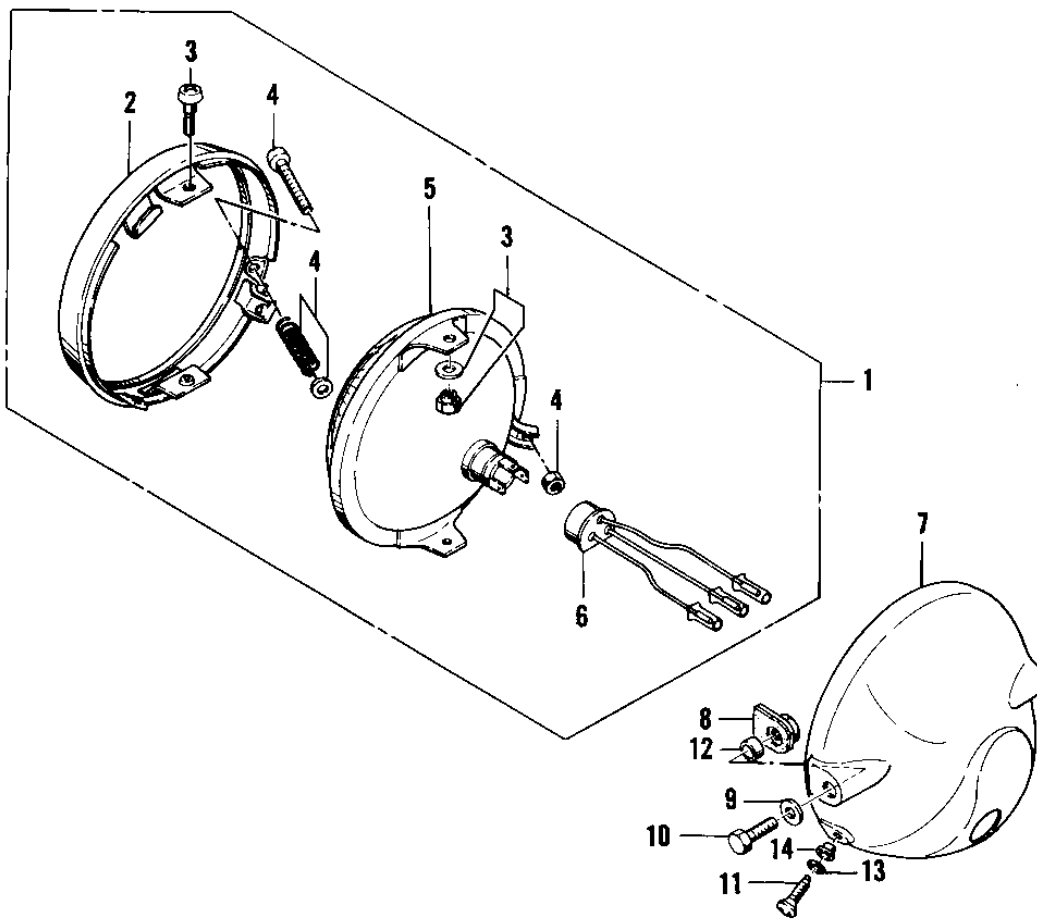

1976 KZ400-D3 PARTS DIAGRAM

HEADLIGHT ('76 -'77 KZ400 - D3/D4)

F

101

1976 KZ400-D3 PARTS LIST

HEADLIGHT ('76 -'77 KZ400 - D3/D4)

ITEM NAME	PART NUMBER	QUANTITY
LIGHT UNIT HEAD (Ref # 1)	23003-022	1
RIM HEAD LIGHT (Ref # 2)	23006-044	1
SCREW ASY LENS UNIT (Ref # 3)	23013-009	2
SCREW ASY FOCUS ADJST (Ref # 4)	23013-008	1
LENS UNIT HEAD LIGHT (Ref # 5)	23007-059	1
SOCKET ASSY,HEAD LAMP (Ref # 6)	23008-037	1
BODY,HEAD LIGHT,BLUE (Ref # 7)	23005-047-3P	1
BODY,HEAD LIGHT,COPP (Ref # 7)	23005-047-3Q	1
BODY,HEAD LIGHT,BLACK (Ref # 7)	23005-047-21	1
NUT 10MM (Ref # 8)	23020-021	2
WASHER PLAIN 10MM (Ref # 9)	411B1000	2
BOLT,HEX HEAD,10X25 (Ref # 10)	92007-045	2
SCREW-PAN HEAD,5MM (Ref # 11)	92011-024	2
COLLAR,HEAD LIGHT (Ref # 12)	92027-231	2
WASHER SPRING 5MM (Ref # 13)	461F0500	2
WASHER (Ref # 14)	23021-010	2