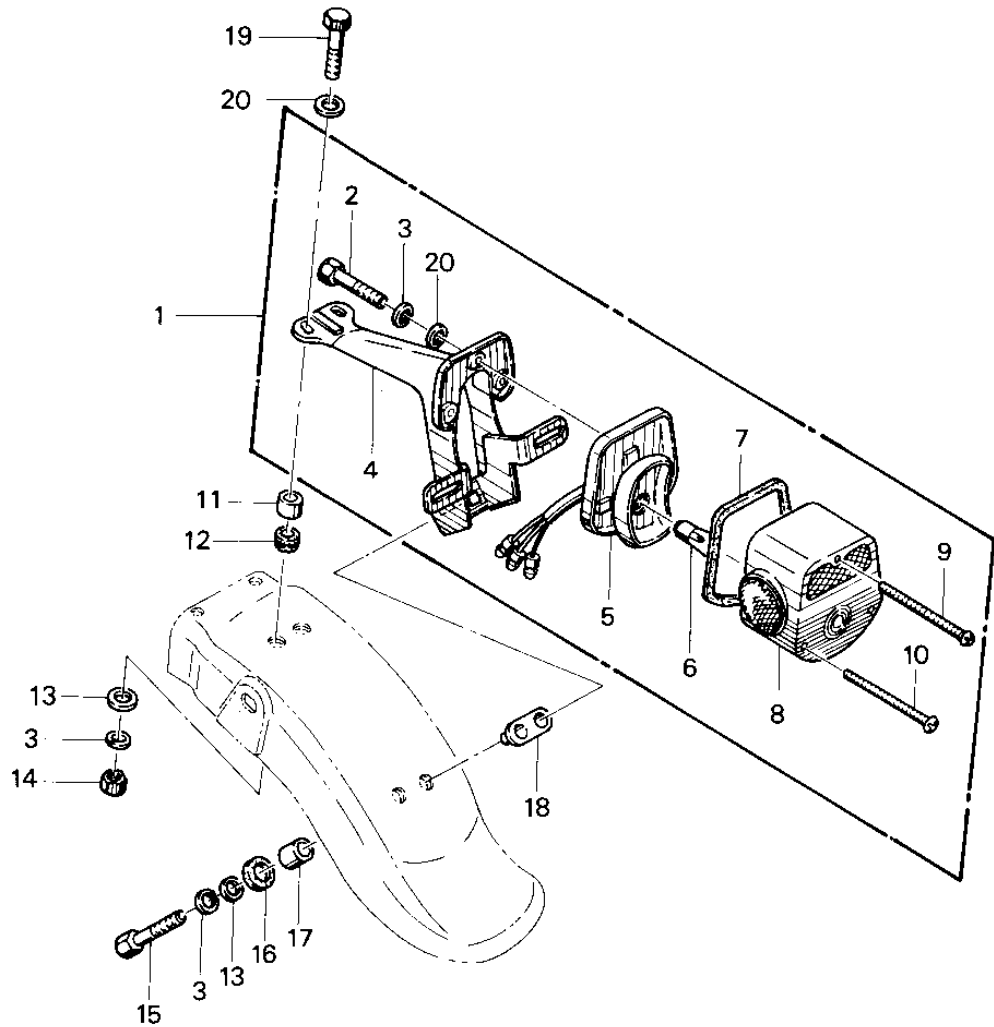

1976 KZ400-D3 PARTS DIAGRAM

TAILLIGHT ('76 -'77 KZ400 - D3/D4)

R
—

100E

1976 KZ400-D3 PARTS LIST

TAILLIGHT ('76 -'77 KZ400 - D3/D4)

ITEM NAME	PART NUMBER	QUANTITY
LIGHT ASSY TAIL BLACK (Ref # 1)	23024-059-10	1
BOLT-UPSET 6X14 (Ref # 2)	112B0614	3
WASHER SPRING 6MM (Ref # 3)	461F0600	7
BKT LICENSE PLT BLACK (Ref # 4)	23036-041-10	1
BODY-COMP-TAIL LAMP (Ref # 5)	23027-1019	1
BODY-COMP-TAIL LAMP (Ref # 5)	23027-1019	AL
BULB,12V 32/3CP (Ref # 6)	92069-059	1
GASKET,TAIL LAMP LENS (Ref # 7)	23028-019	1
LENS,TAIL LAMP (Ref # 8)	23026-028	1
SCREW (Ref # 9)	220R0455	1
SCREW (Ref # 9)	220R0455	AL
SCREW PAN HEAD 4X50 (Ref # 10)	220E0450	2
COLLAR,6.8X10X8.5 (Ref # 11)	92027-129	2
DAMPER RUBBER (Ref # 12)	92075-076	2
WASHER 6.5X20X1.6T (Ref # 13)	92022-125	4
NUT 6MM (Ref # 14)	311B0600	2
BOLT-UPSET (Ref # 15)	112G0625	2
DAMPER RUBBER,RR FEND (Ref # 16)	92075-121	2
COLLAR,REAR FENDER (Ref # 17)	92027-162	2
DAMPER RUBBER,FENDER (Ref # 18)	92075-273	1
BOLT 6X22 (Ref # 19)	112B0622	2
WASHER PLAIN 6MM (Ref # 20)	411B0600	5