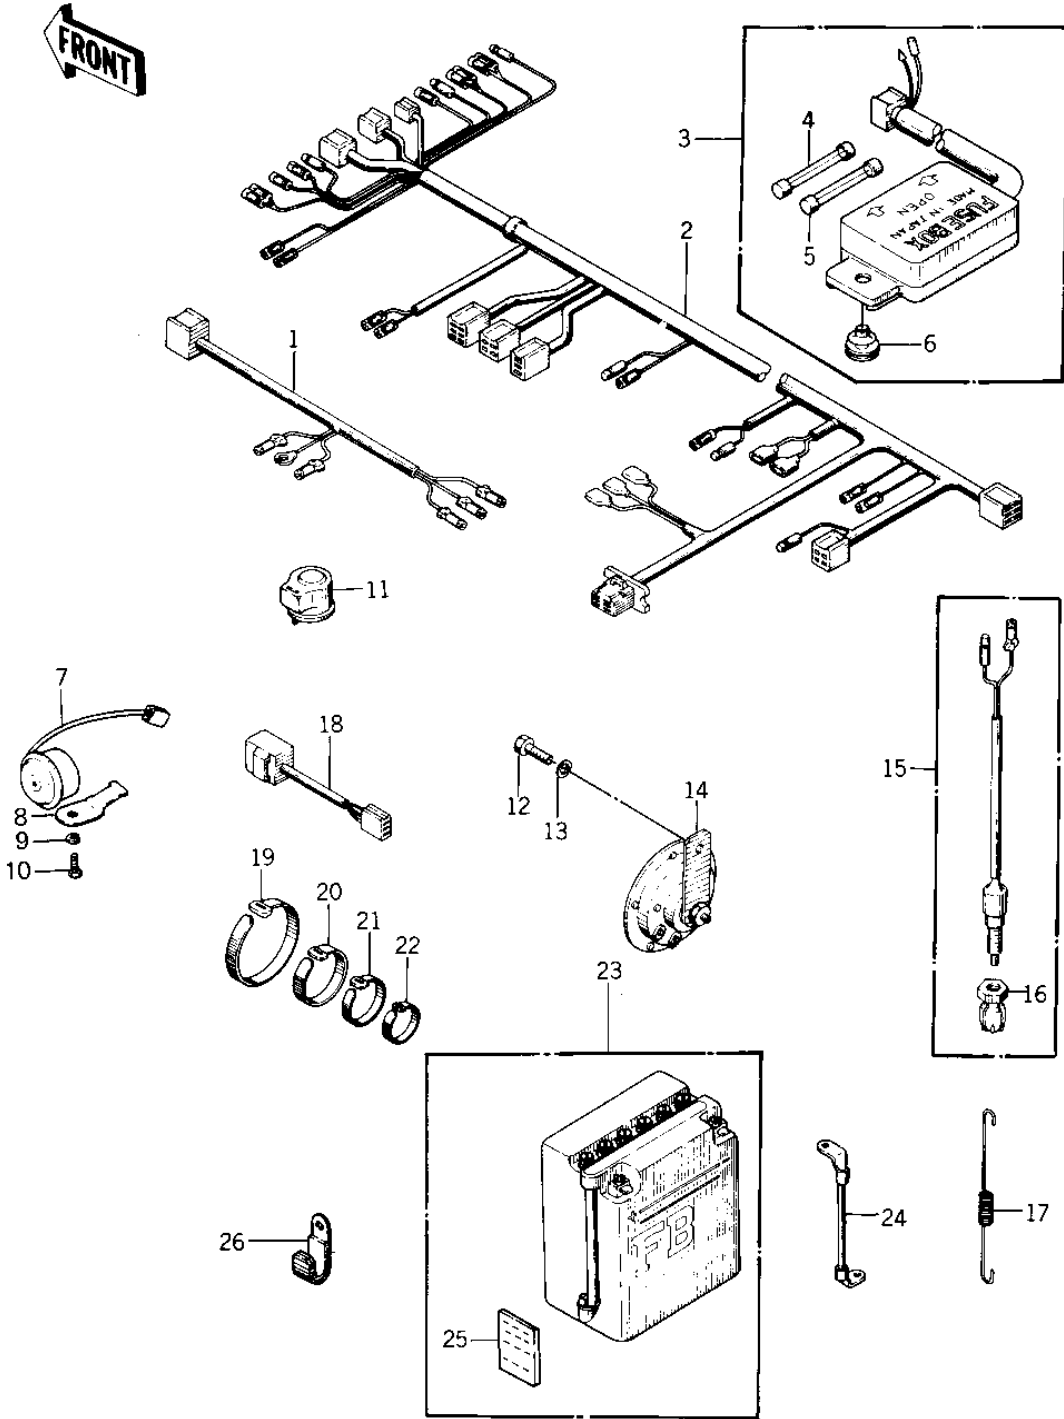

1976 KZ400-D3 PARTS DIAGRAM

CHASSIS ELECTRICAL EQUIPMENT ('76 -'77)

1976 KZ400-D3 PARTS LIST

CHASSIS ELECTRICAL EQUIPMENT ('76 -'77

ITEM NAME	PART NUMBER	QUANTITY
WIRING HARNESS REAR (Ref # 1)	26002-049	1
WIRING HARNESS,MAIN (Ref # 2)	26001-136	1
FUSE ASSY (Ref # 3)	26004-035	1
FUSE-20A (Ref # 4)	26006-005	2
FUSE 10A (Ref # 5)	26006-003	3
DAMPER RUBBER,FUSE (Ref # 6)	92075-279	1
ALARM,TURN SIGNAL (Ref # 7)	27040-001	1
BRACKET,ALARM (Ref # 8)	27023-004	1
WASHER SPRING 6MM (Ref # 9)	461F0600	1
SCREW PAN HEAD 6X10 (Ref # 10)	220B0610	1
RELAY-TURN SIGNAL (Ref # 11)	27002-011	1
BOLT,8X20 (Ref # 12)	115G0820	1
WASHER SPRING 8MM (Ref # 13)	461F0800	1
HORN (Ref # 14)	27003-1006	1
SWITCH,BRAKE LIGHT (Ref # 15)	27010-025	1
NUT,BRAKE LAMP SWITCH (Ref # 16)	27037-001	1
SPRING,BRAKE LIGHT SW (Ref # 17)	27011-015	1
SWITCH,BK LIGHT IND (Ref # 18)	28019-002	1
BAND,LONG (Ref # 19)	92072-032	5
BAND,MIDDLE (Ref # 20)	92072-031	5
BAND,SHORT (Ref # 21)	92072-030	10
BAND,BREATHER WIRE (Ref # 22)	92072-067	3
YUA BAT 12N12A-4A-1 (Ref # 23)	26012-045	1
YUA BAT 12N12A-4A-1 (Ref # 23)	26012-045	1
WIRE,LEAD (Ref # 24)	26010-044	1
UNAVAILABLE IN PRICE BOOK (Ref # 25)	56022-057	1
CLAMP,WIRING HARNESS (Ref # 26)	21126-008	1