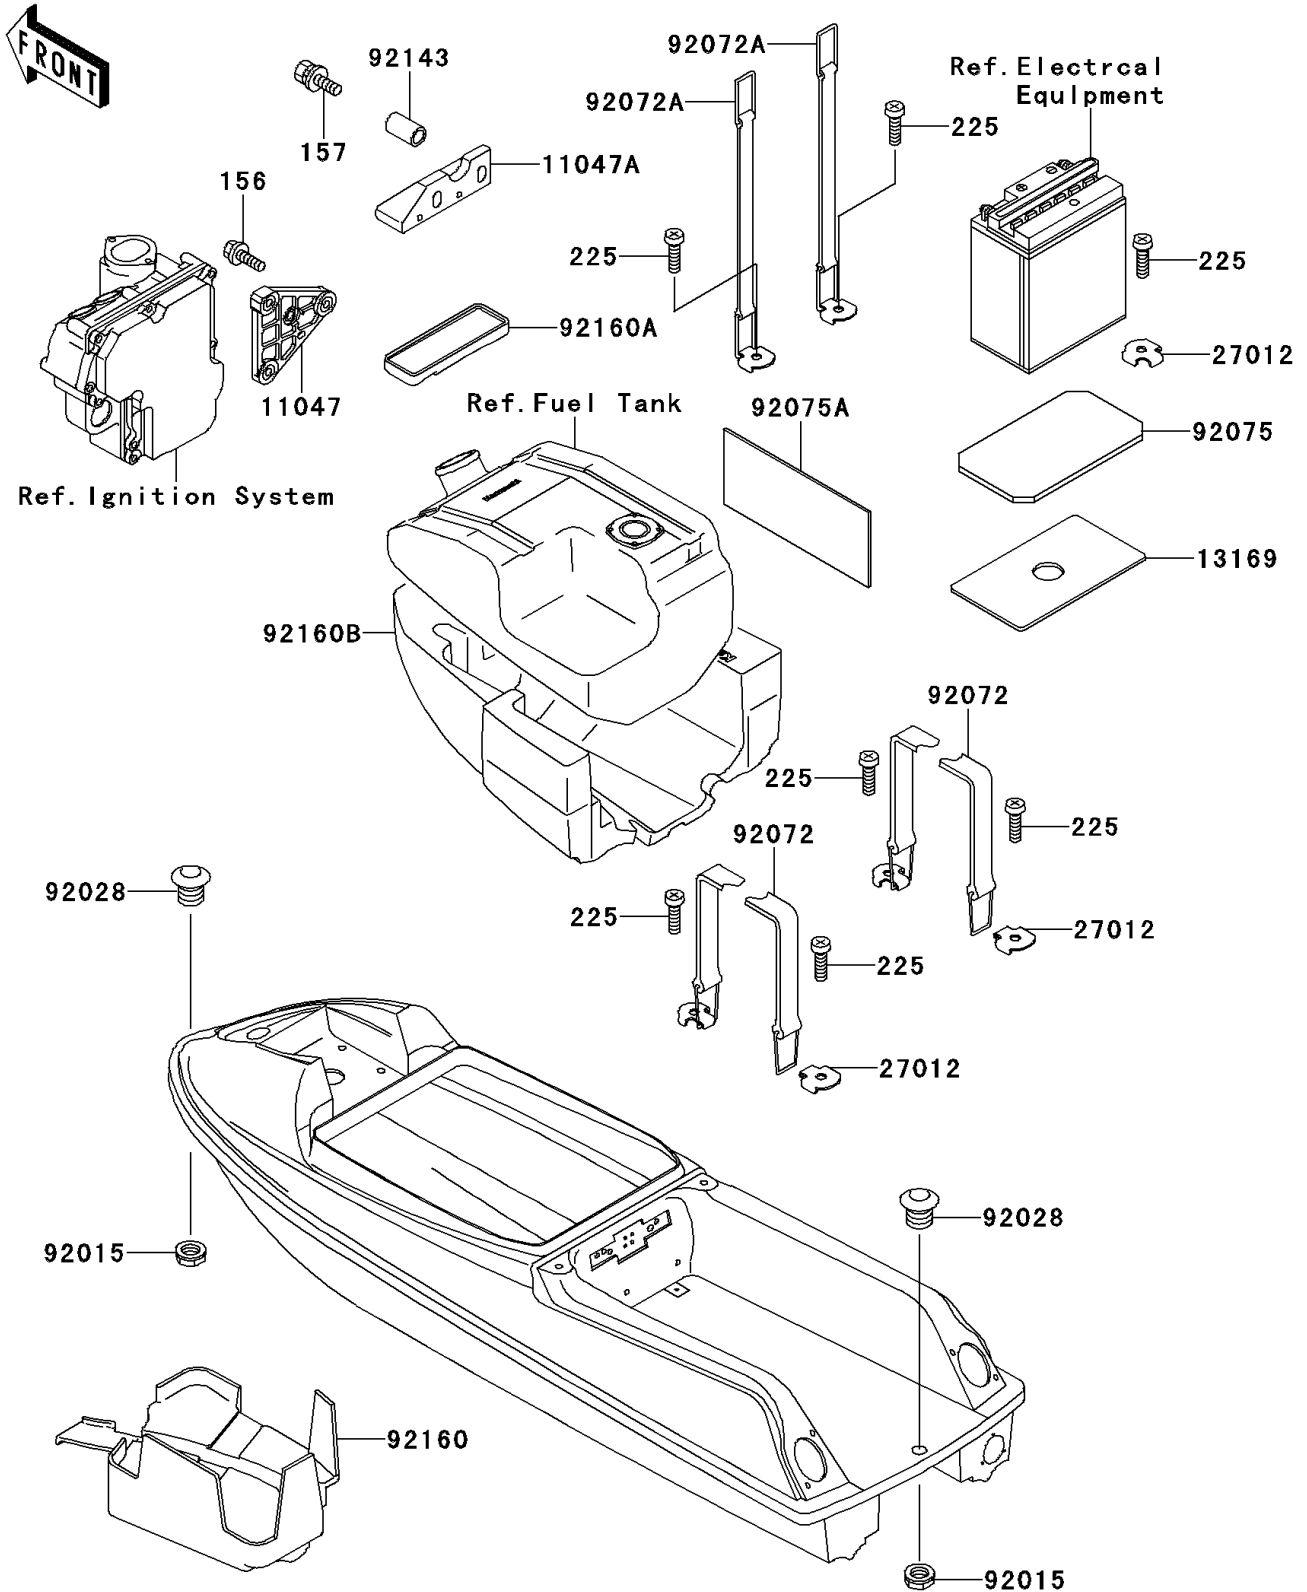

1996 750 SXi PARTS DIAGRAM

Hull Fittings

F3143

1996 750 SXi PARTS LIST

Hull Fittings

ITEM NAME	PART NUMBER	QUANTITY
BOLT-WP,6X25 (Ref # 156)	156R0625	1
BOLT-WSP,6X25 (Ref # 157)	157R0625	2
SCREW-PAN-WSP-CROS,6X12 (Ref # 225)	225R0612	8
BRACKET (Ref # 11047)	11047-3752	1
BRACKET (Ref # 11047A)	11047-3753	1
PLATE,BATTERY (Ref # 13169)	13169-3014	1
HOOK (Ref # 27012)	27012-3758	4
NUT,26MM (Ref # 92015)	92015-3840	2
BUSHING (Ref # 92028)	92028-3734	2
BAND,FUEL TANK (Ref # 92072)	92072-3763	2
BAND,BATTERY (Ref # 92072A)	92072-3789	2
DAMPER,BATTERY (Ref # 92075)	92075-509	1
DAMPER,MUFFLER (Ref # 92075A)	92075-522	1
COLLAR,6X8.5X14.7 (Ref # 92143)	92143-3728	2
DAMPER,WATER MUFFLER (Ref # 92160)	92160-3770	1
DAMPER (Ref # 92160A)	92160-3777	1
DAMPER,FUEL TANK (Ref # 92160B)	92160-3798	1